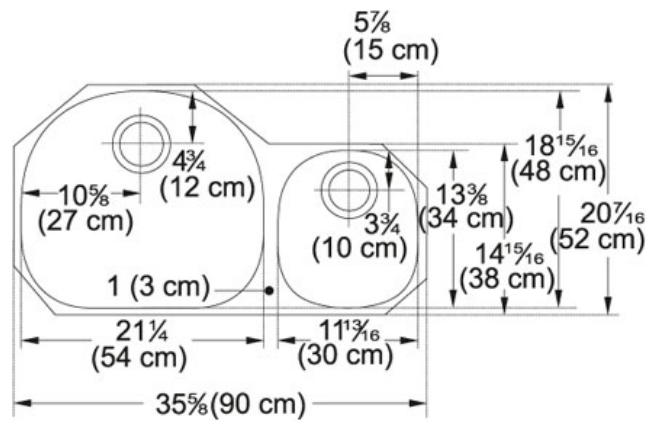

SPECIFICATION SHEET

PRODUCT FAMILY: Sinks FINISH: Stainless Steel SERIES: PRESTIGE MODEL: PRX120

Product Information

FUN#	122.0035.098
US Part Number	PRX120
Franke Integral Ledge	built-in
Minimum Cabinet Size	39"
Drain Opening	3 1/2"
Bowl Size	21 1/4"x18 15/16"x9 1/16"
Small Bowl Size	11 3/4"x13 3/8"x5 7/8"
Number of Bowls	2
Type of Material	18 ga Stainless Steel
Opposite Configuration	122.0035.099