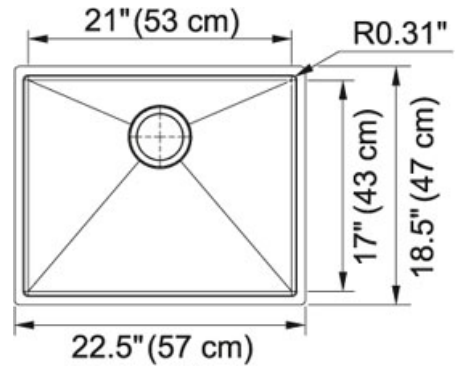

### TECHNICAL DATA

Minimum Cabinet Size	27"
Drain Opening	3 1/2"
Length overall	22 1/2"
Width overall	18 1/2"
Length of large bowl	21"
Width of large bowl	17"
Depth of large bowl	9 1/2"
Number of Bowls	1
Type of Material	18 Gauge Stainless Steel
Cut-Out Template	Yes
Installation Clips	Yes
Where to buy	Showroom
Where to buy	Showroom