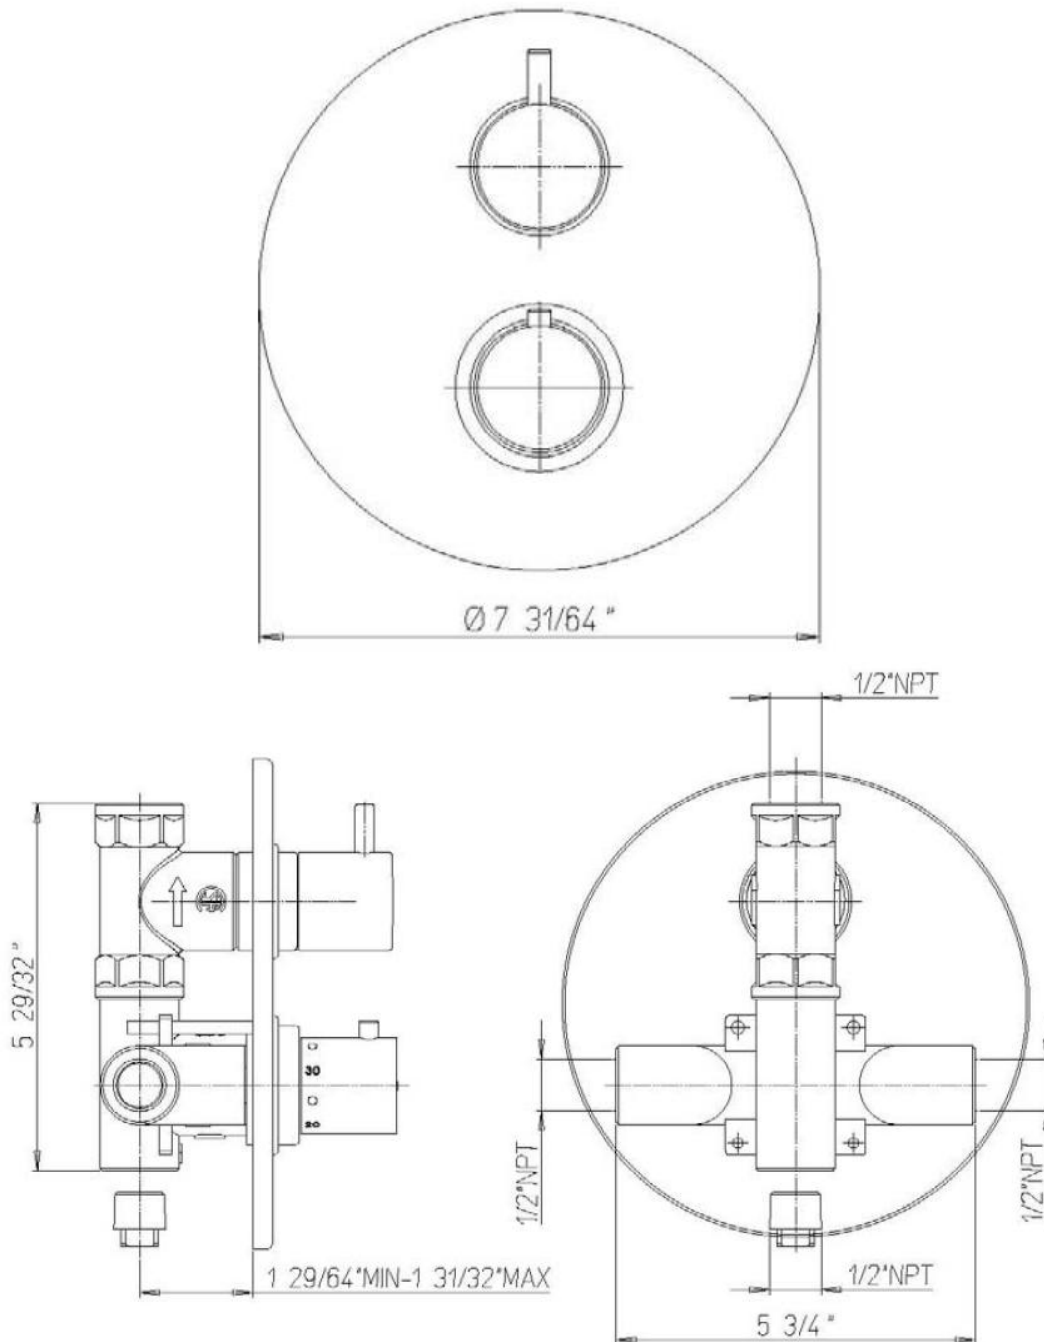

## Serie Rough-in Valves

### VALVE690

1/2" Thermo Shower with Volume Control  
Rough-in Valve

**ROUGH IN VALVE ONLY**

**VALVE690**

1/2" Thermostatic Valve with  
Volume Control

**STANDARDS**

- Compliant with ASME A112.18.1-B125.1
- Compliant with ASSE 1016
- Certified by CSA International

***Finishes***

Polished Chrome

Brushed Nickel

***Features***

Solid Brass Construction

1/2" Stacked Thermostatic Valve Featuring Ceramic Discs

High Flow Valve Supports Multiple Outlets

1/2" NPT Inlets