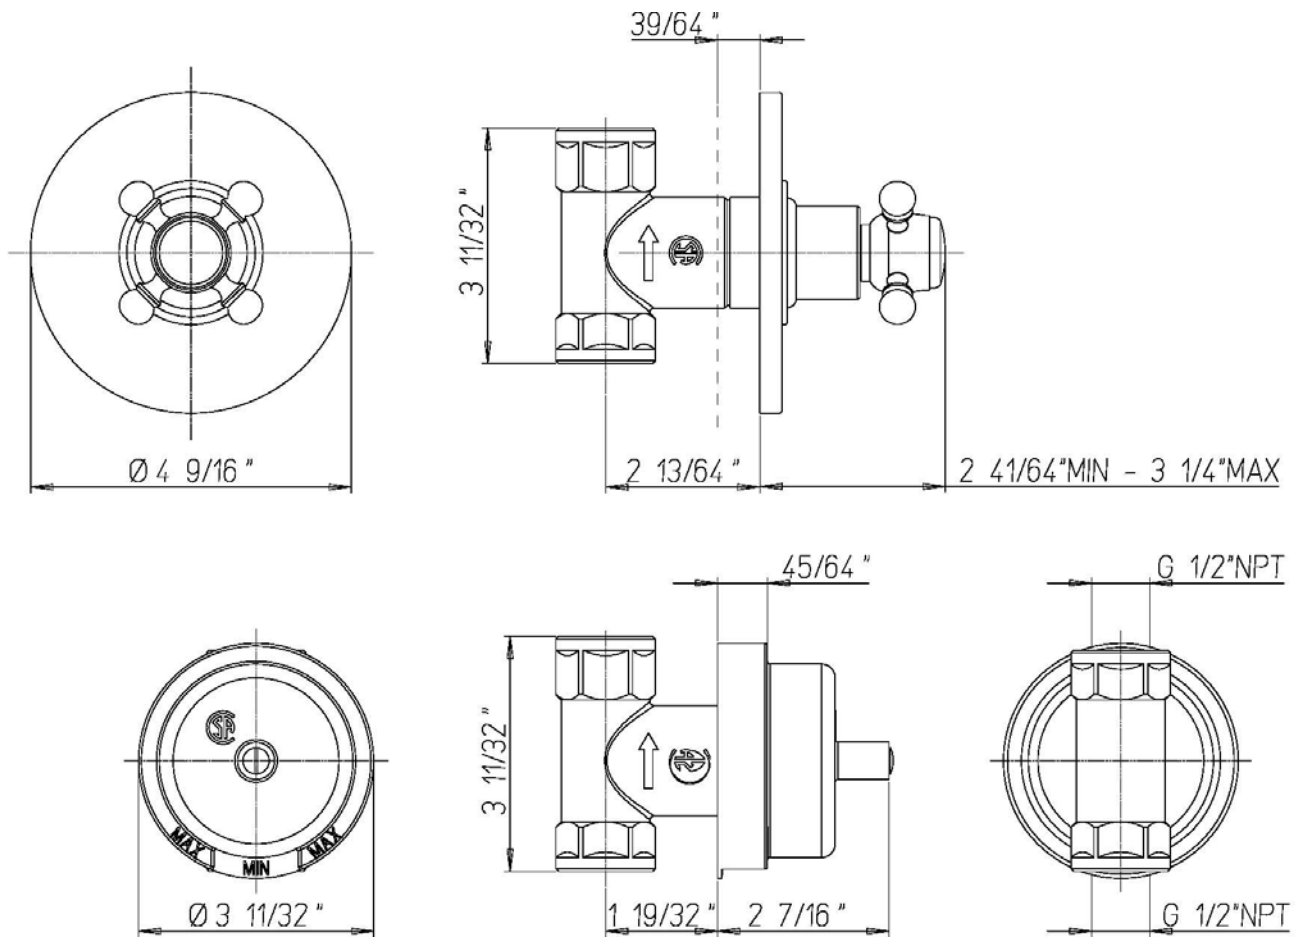

INSTALLATION DIMENSIONS

Serie Caffè

8840000

1/2" Volume Control

1-877-55-FORTIS (36784)

19701 Da Vinci
Lake Forest, CA 92610

WWW.FORTISFAUCET.COM

FORTIS.
PURO DESIGN ITALIANO

Serie Caffè

8840000

1/2" Volume Control

STANDARDS

- Compliant with ASME A112.18.1-B125.1 requirements
- Certified By CSA international

Finishes	8840000PC	8840000BN	8840000TB
Polished Chrome	X		
Brushed Nickel		X	
Tuscan Bronze			X

Features	8840000PC	8840000BN	8840000TB
Solid Brass Construction	X	X	X
Ceramic Disc Valving	X	X	X
1/2" NPT Inlets	X	X	X
Progressive Volume Control	X	X	X
Kit Includes Valve & Trim	X	X	X
Step-By-Step Installation Instructions	X	X	X
Limited Lifetime Warranty	X	X	X