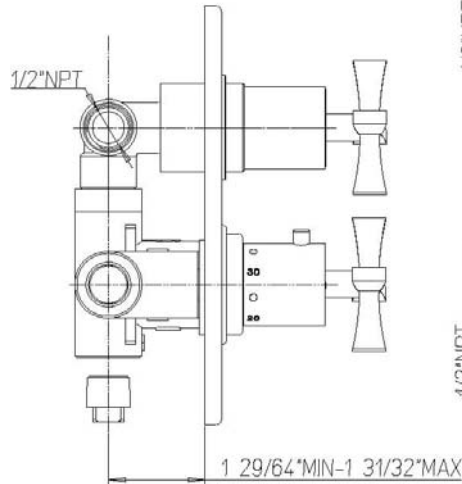

INSTALLATION DIMENSIONS

Serie Siena

8569100

1/2" Thermostatic Valve with
Diverter & Volume Ctrl Trim only

1-877-55-FORTIS (36784)

19701 Da Vinci
Lake Forest, CA 92610

WWW.FORTISFAUCET.COM

FORTIS.
PURO DESIGN ITALIANO

Serie Siena

8569100

1/2" Thermostatic Valve with
Diverter & Volume Ctrl Trim only

STANDARDS

- Compliant with ASME A112.18.1-B125.1
- Compliant with ASSE 1016
- Certified by CSA International

Finishes	8569100PC	8569100BN
Polished Chrome	X	
Brushed Nickel		X

Features	8569100PC	8569100BN
Solid Brass Construction	X	X
1/2" Stacked Thermostatic Valve Featuring Ceramic Discs	X	X
High Flow Valve Supports Multiple Outlets	X	X
Kit Includes Trim and Thermostatic cartridge	X	X
1/2" NPT Inlets	X	X
Diverter with Progressive Volume Control	X	X
Independent Temperature Control	X	X
Step-By-Step Installation Instructions	X	X
Limited Lifetime Warranty	X	X