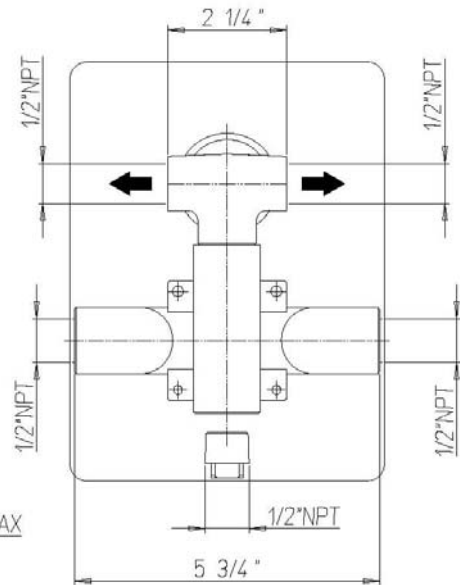

INSTALLATION DIMENSIONS

Serie Siena

8569100

1/2" Thermostatic Valve with
Diverter & Volume Ctrl Trim only

1-877-55-FORTIS (36784)

19701 Da Vinci
Lake Forest, CA 92610

WWW.FORTISFAUCET.COM

FORTIS.
PURO DESIGN ITALIANO

Serie Siena

8569100

1/2" Thermostatic Valve with
Diverter & Volume Ctrl Trim only

STANDARDS

- Compliant with ASME A112.18.1-B125.1
- Compliant with ASSE 1016
- Certified by CSA International

Finishes	8569100PC	8569100BN
Polished Chrome	X	
Brushed Nickel		X

Features	8569100PC	8569100BN
Solid Brass Construction	X	X
1/2" Stacked Thermostatic Valve Featuring Ceramic Discs	X	X
High Flow Valve Supports Multiple Outlets	X	X
Kit Includes Trim and Thermostatic cartridge	X	X
1/2" NPT Inlets	X	X
Diverter with Progressive Volume Control	X	X
Independent Temperature Control	X	X
Step-By-Step Installation Instructions	X	X
Limited Lifetime Warranty	X	X