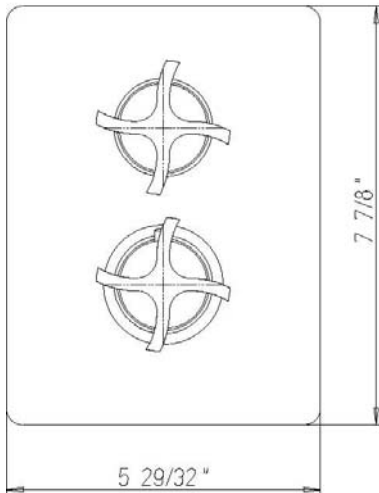

INSTALLATION DIMENSIONS

Serie Siena

8569100

1/2" Thermostatic Valve with
Diverter & Volume Ctrl Trim only

1-877-55-FORTIS (36784)

19701 Da Vinci
Lake Forest, CA 92610

WWW.FORTISFAUCET.COM

FORTIS.
PURO DESIGN ITALIANO

Serie Siena

8569100

1/2" Thermostatic Valve with
Diverter & Volume Ctrl Trim only

STANDARDS

- Compliant with ASME A112.18.1-B125.1
- Compliant with ASSE 1016
- Certified by CSA International

Finishes	8569100PC	8569100BN
Polished Chrome	X	
Brushed Nickel		X