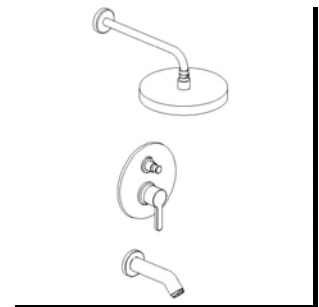

INSTALLATION DIMENSIONS

Serie Brera

9279700

Pressure Balance Tub & Shower
Trim only

1-877-55-FORTIS (36784)

19701 Da Vinci
Lake Forest, CA 92610

WWW.FORTISFAUCET.COM

FORTIS.
PURO DESIGN ITALIANO

Serie Brera

9279700

Pressure Balance Tub & Shower
Trim only

STANDARDS

- Compliant with ASME A112.18.1-B125.1
- Compliant with ASSE 1016
- Certified by CSA International
- Compliant with ANSI A117.1 (Lever Only)

Finishes	9279700PC	9279700BN
Polished Chrome	X	
Brushed Nickel		X

Features	9279700PC	9279700BN
Pressure Balance Tub & Shower Trim & Kit	X	X
Includes pressure balance cartridge	X	X
Raincan Showerhead	X	X
Self Cleaning Spray Nozzles	X	X
Delivers 2.2gpm at 80psi MAX	X	X
Showerhead features Rotating Ball Joint	X	X
1/2" NPT Inlets	X	X
Mechanical Diverter for Tub Spout	X	X
Step-By-Step Installation Instructions	X	X