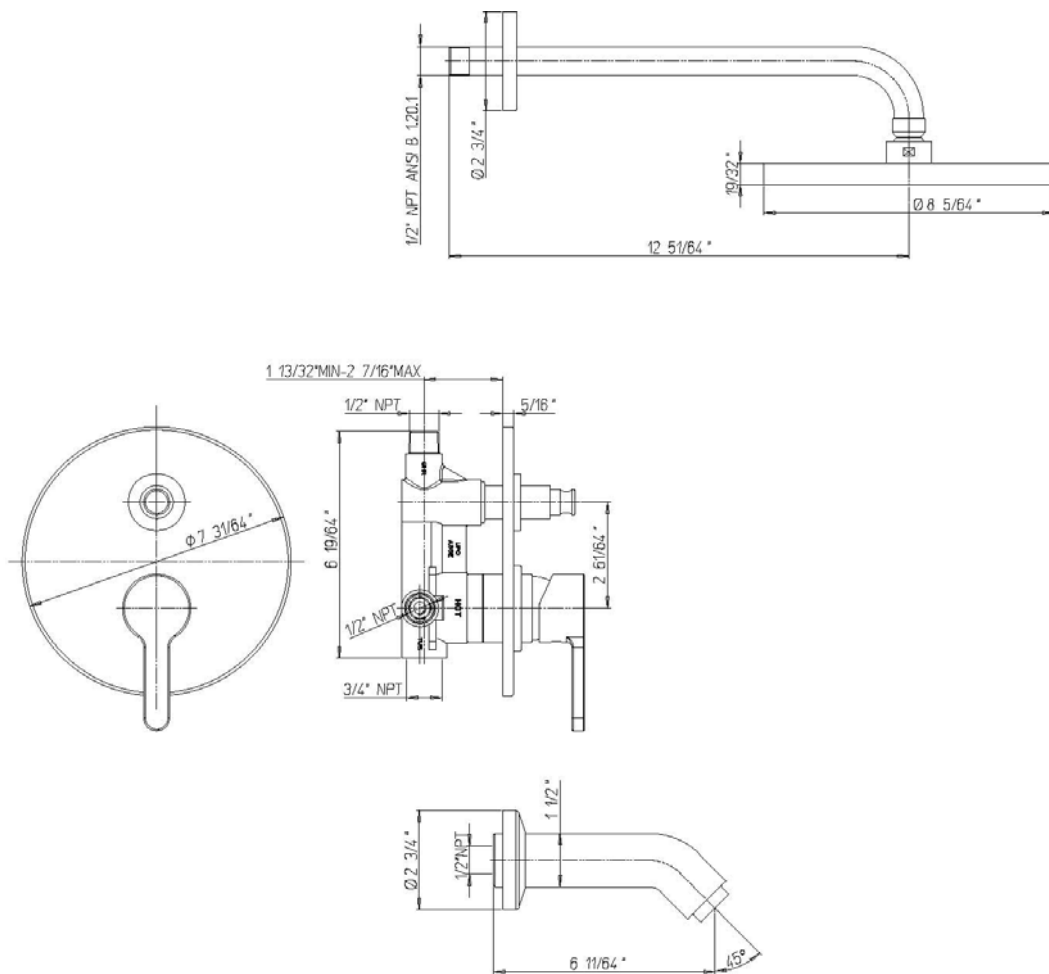

INSTALLATION DIMENSIONS

Serie Brera

9279700

Pressure Balance Tub & Shower
Trim only

1-877-55-FORTIS (36784)

19701 Da Vinci
Lake Forest, CA 92610

WWW.FORTISFAUCET.COM

FORTIS.
PURO DESIGN ITALIANO

Serie Brera

9279700

Pressure Balance Tub & Shower
Trim only

STANDARDS

- Compliant with ASME A112.18.1-B125.1
- Compliant with ASSE 1016
- Certified by CSA International
- Compliant with ANSI A117.1 (Lever Only)

Finishes	9279700PC	9279700BN
Polished Chrome	X	
Brushed Nickel		X

Features	9279700PC	9279700BN
Pressure Balance Tub & Shower Trim & Kit	X	X
Includes pressure balance cartridge	X	X
Raincan Showerhead	X	X
Self Cleaning Spray Nozzles	X	X
Delivers 2.2gpm at 80psi MAX	X	X
Showerhead features Rotating Ball Joint	X	X
1/2" NPT Inlets	X	X
Mechanical Diverter for Tub Spout	X	X
Step-By-Step Installation Instructions	X	X