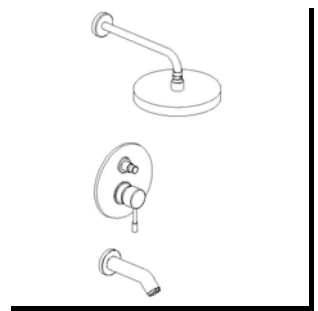

## Serie Milano

7879700

Pressure Balance Tub & Shower  
trim only

<b>Features</b>	7879700PC	7879700BN
Pressure Balance Tub & Shower Trim & Kit	X	X
Includes pressure balance cartridge	X	X
Raincan Showerhead		
Self Cleaning Spray Nozzles	X	X
Delivers 2.2gpm at 80psi MAX	X	X
Showerhead features Rotating Ball Joint	X	X
1/2" NPT Inlets	X	X
Mechanical Diverter for Tub Spout	X	X
Step-By-Step Installation Instructions	X	X
Limited Lifetime Warranty	X	X