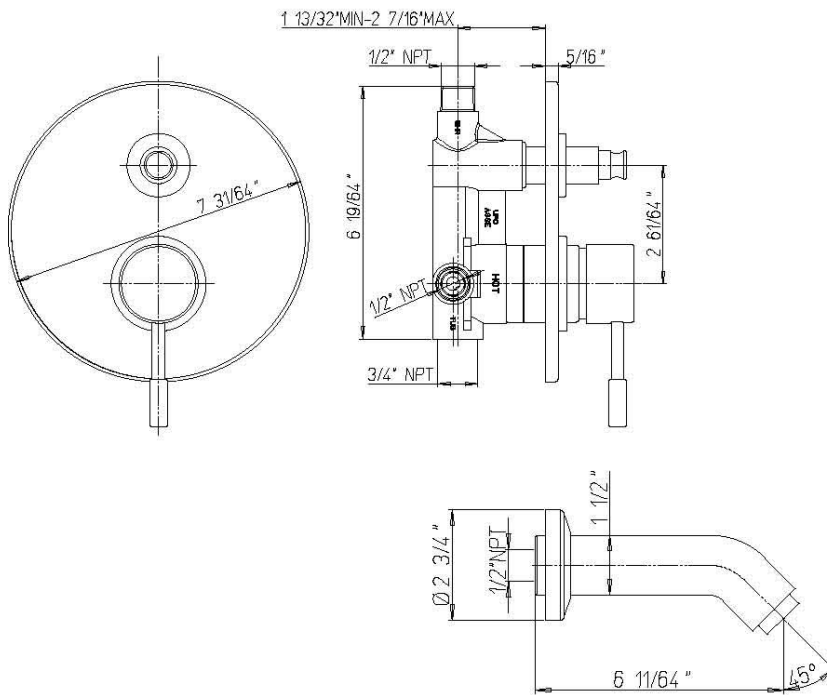

# INSTALLATION DIMENSIONS

## Serie Milano

7879700

Pressure Balance Tub & Shower  
trim only

1-877-55-FORTIS (36784)

19701 Da Vinci  
Lake Forest, CA 92610

WWW.FORTISFAUCET.COM

**FORTIS.**  
PURO DESIGN ITALIANO

## Serie Milano

7879700

Pressure Balance Tub & Shower  
trim only

<b>Features</b>	7879700PC	7879700BN
Pressure Balance Tub & Shower Trim & Kit	X	X
Includes pressure balance cartridge	X	X
Raincan Showerhead		
Self Cleaning Spray Nozzles	X	X
Delivers 2.2gpm at 80psi MAX	X	X
Showerhead features Rotating Ball Joint	X	X
1/2" NPT Inlets	X	X
Mechanical Diverter for Tub Spout	X	X
Step-By-Step Installation Instructions	X	X
Limited Lifetime Warranty	X	X