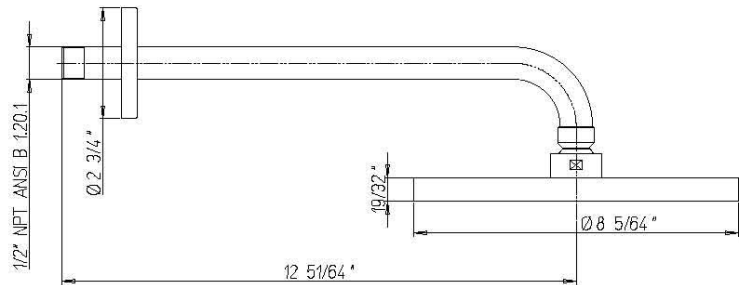

# INSTALLATION DIMENSIONS

## Serie Milano

7879700

Pressure Balance Tub & Shower  
trim only

1-877-55-FORTIS (36784)

19701 Da Vinci  
Lake Forest, CA 92610

WWW.FORTISFAUCET.COM

**FORTIS.**  
PURO DESIGN ITALIANO

## Serie Milano

7879700

Pressure Balance Tub & Shower  
trim only

<b>Features</b>	7879700PC	7879700BN
Pressure Balance Tub & Shower Trim & Kit	X	X
Includes pressure balance cartridge	X	X
Raincan Showerhead		
Self Cleaning Spray Nozzles	X	X
Delivers 2.2gpm at 80psi MAX	X	X
Showerhead features Rotating Ball Joint	X	X
1/2" NPT Inlets	X	X
Mechanical Diverter for Tub Spout	X	X
Step-By-Step Installation Instructions	X	X
Limited Lifetime Warranty	X	X