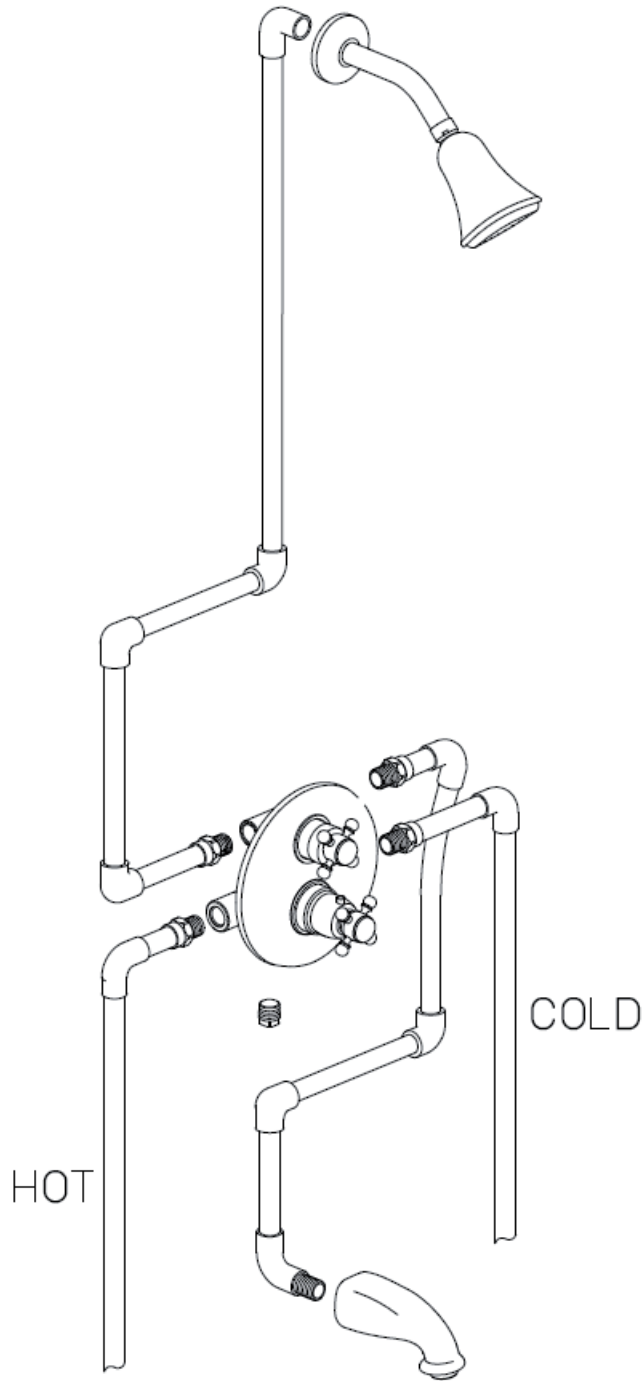

# Serie Caffè

## 88KIT03

### Shower kit 03

description	model #	c. qty
½" THERMO VALVE TUB AND SHOWER SET	88KIT03	
- ½" THERMO VALVE W/ DIVERTER AND VOLUME CONTROL	8869100	1
- COMPLETE SHOWER HEAD AND SHOWER ARM	8875000	1
- BATH SPOUT	8843000	1