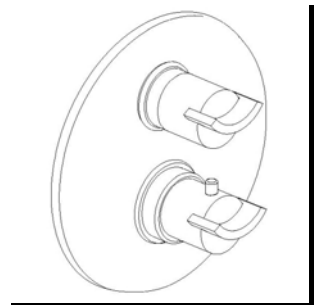

### 7369100

1/2" Thermostatic Valve with  
Diverter & Volume Ctrl trim only

### STANDARDS

- Compliant with ASME A112.18.1-B125.1
- Compliant with ASSE 1016
- Certified by CSA International

<b>Finishes</b>	7369100PC	7369100BN
Polished Chrome	X	
Brushed Nickel		X

<b>Features</b>	7369100PC	7369100BN
Solid Brass Construction	X	X
1/2" Stacked Thermostatic Valve Featuring Ceramic Discs	X	X
High Flow Valve Supports Multiple Outlets	X	X
Kit Includes Trim and Thermostatic cartridge	X	X
1/2" NPT Inlets	X	X
Diverter with Progressive Volume Control	X	X
Independent Temperature Control	X	X
Step-By-Step Installation Instructions	X	X
Limited Lifetime Warranty	X	X