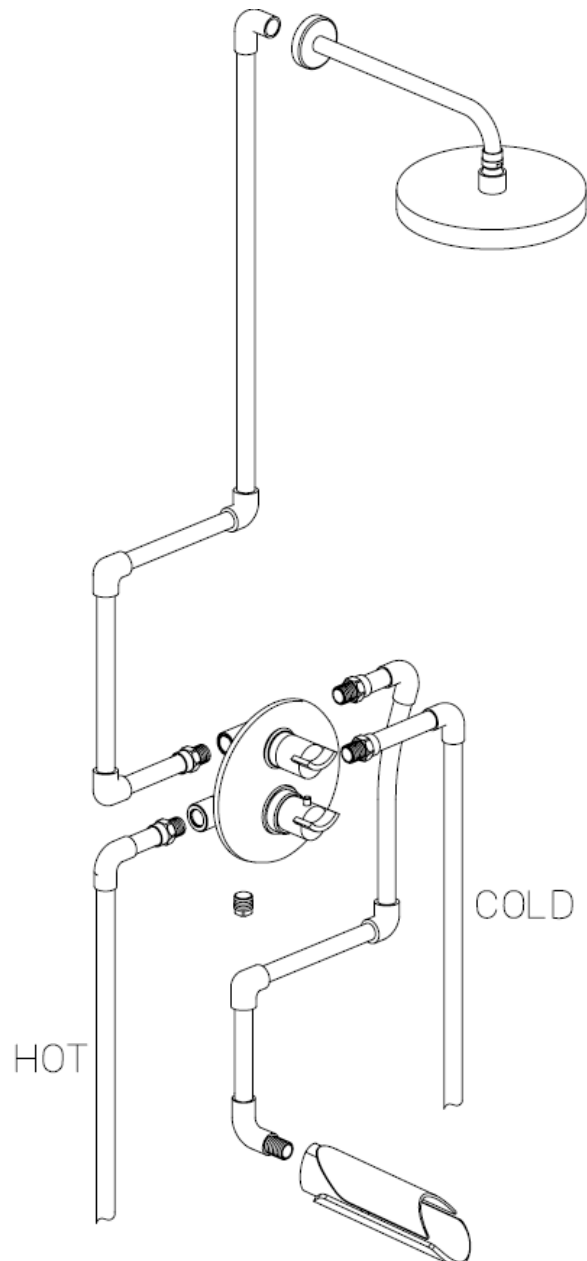

## Serie Roma

73KIT03

Shower Kit 03

### 7369100

1/2" Thermostatic Valve with  
Diverter & Volume Ctrl trim only

### STANDARDS

- Compliant with ASME A112.18.1-B125.1
- Compliant with ASSE 1016
- Certified by CSA International

<b>Finishes</b>	7369100PC	7369100BN
Polished Chrome	X	
Brushed Nickel		X

<b>Features</b>	7369100PC	7369100BN
Solid Brass Construction	X	X
1/2" Stacked Thermostatic Valve Featuring Ceramic Discs	X	X
High Flow Valve Supports Multiple Outlets	X	X
Kit Includes Trim and Thermostatic cartridge	X	X
1/2" NPT Inlets	X	X
Diverter with Progressive Volume Control	X	X
Independent Temperature Control	X	X
Step-By-Step Installation Instructions	X	X
Limited Lifetime Warranty	X	X

## Serie Milano

7875000

Showerhead Kit