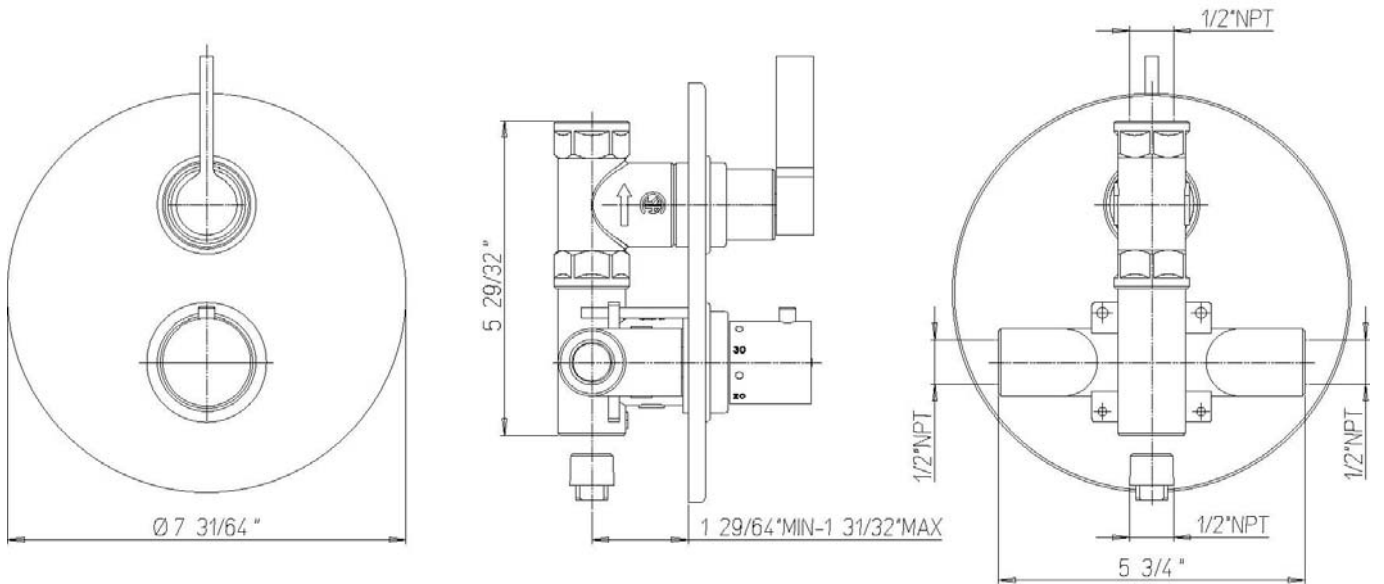

INSTALLATION DIMENSIONS

Serie Brera

9269000

1/2" Thermostatic Valve with Volume Control
Trim only

1-877-55-FORTIS (36784)

19701 Da Vinci
Lake Forest, CA 92610

WWW.FORTISFAUCET.COM

FORTIS
FURO DESIGN ITALIANO

Serie Brera

9269000

1/2" Thermostatic Valve with Volume Control
Trim only

STANDARDS

- Compliant with ASME A112.18.1-B125.1
- Compliant with ASSE 1016
- Certified by CSA International
- Compliant with ANSI A117.1 (Lever only)

Finishes	9269000PC	9269000BN
Polished Chrome	X	
Brushed Nickel		X

Features	9269000PC	9269000BN
Solid Brass Construction	X	X
1/2" Stacked Thermostatic Valve Featuring Ceramic Discs	X	X
High Flow Valve Supports Multiple Outlets	X	X
Kit Includes Trim and Thermostatic cartridge	X	X
1/2" NPT Inlets	X	X
Progressive Volume Control	X	X
Independent Temperature Control	X	X
Step-By-Step Installation Instructions	X	X
Limited Lifetime Warranty	X	X