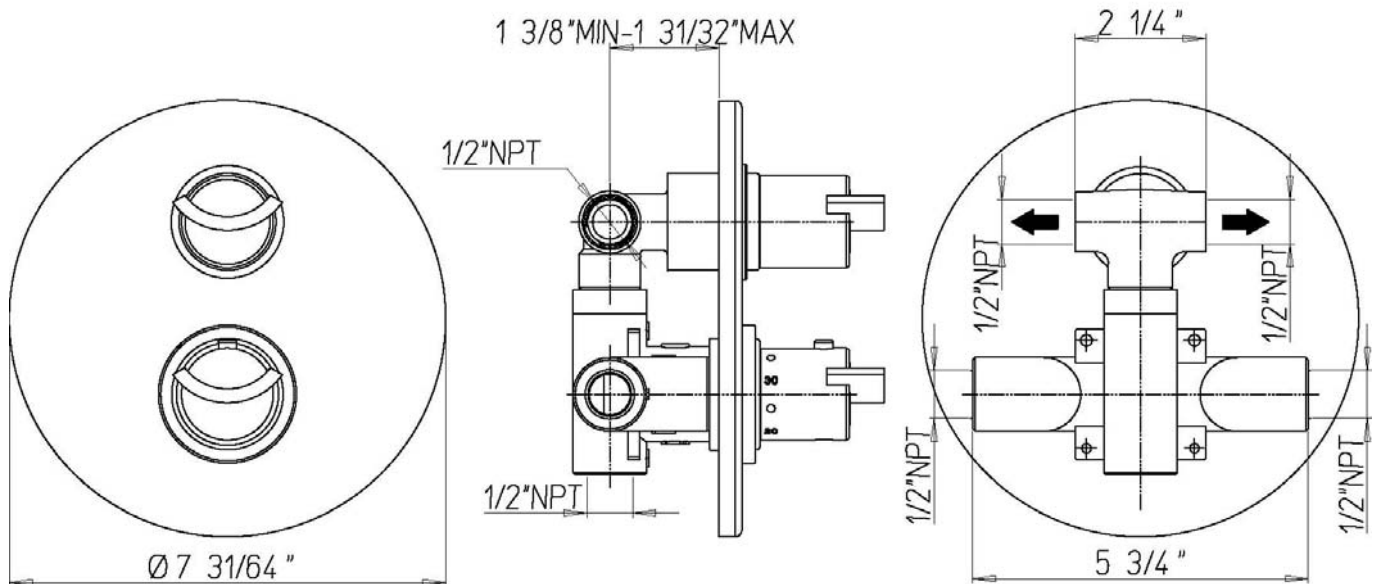

INSTALLATION DIMENSIONS

Serie Roma

7369100

1/2" Thermostatic Valve with
Diverter & Volume Ctrl trim only

1-877-55-FORTIS (36784)

19701 Da Vinci
Lake Forest, CA 92610

WWW.FORTISFAUCET.COM

FORTIS.
PURO DESIGN ITALIANO

Serie Roma

7369100

1/2" Thermostatic Valve with
Diverter & Volume Ctrl trim only

STANDARDS

- Compliant with ASME A112.18.1-B125.1
- Compliant with ASSE 1016
- Certified by CSA International

Finishes	7369100PC	7369100BN
Polished Chrome	X	
Brushed Nickel		X

Features	7369100PC	7369100BN
Solid Brass Construction	X	X
1/2" Stacked Thermostatic Valve Featuring Ceramic Discs	X	X
High Flow Valve Supports Multiple Outlets	X	X
Kit Includes Trim and Thermostatic cartridge	X	X
1/2" NPT Inlets	X	X
Diverter with Progressive Volume Control	X	X
Independent Temperature Control	X	X
Step-By-Step Installation Instructions	X	X
Limited Lifetime Warranty	X	X