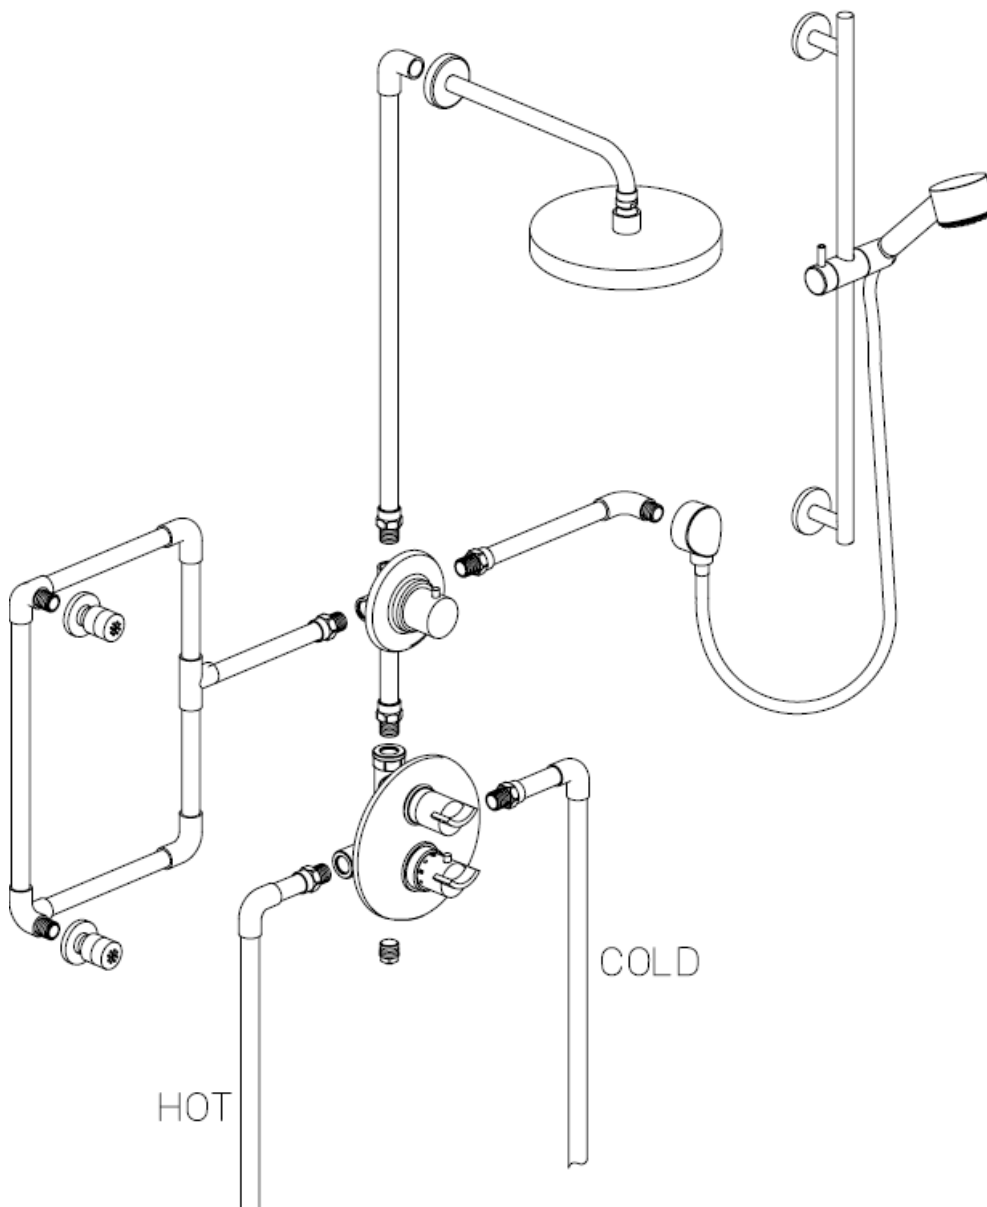

Serie Roma

73KIT09

Shower Kit 09

Serie Roma

7369000

1/2" Thermostatic Valve with Volume Control
Trim only

STANDARDS

- Compliant with ASME A112.18.1-B125.1
- Compliant with ASSE 1016
- Certified by CSA International

Finishes	7369000PC	7369000BN
Polished Chrome	X	
Brushed Nickel		X

Features	7369000PC	7369000BN
Solid Brass Construction	X	X
1/2" Stacked Thermostatic Valve Featuring Ceramic Discs	X	X
High Flow Valve Supports Multiple Outlets	X	X
Kit Includes Trim and Thermostatic cartridge	X	X
1/2" NPT Inlets	X	X
Progressive Volume Control	X	X
Independent Temperature Control	X	X
Step-By-Step Installation Instructions	X	X
Limited Lifetime Warranty	X	X

Features	7875000PC	7875000BN
Raincan Showerhead Kit with Matching 12" arm and flange	X	X
Delivers 2.5gpm at 80psi MAX	X	X
Showerhead features Rotating Ball Joint	X	X
1/2" NPT Inlets	X	X
Self Cleaning Spray Nozzles	X	X
Step-By-Step Installation Instructions	X	X
Limited Lifetime Warranty	X	X

Features	7812900PC	7812900BN
24" Adjustable Brass Slide Bar	X	X
Hand Shower with Dual Check Valves	X	X
Back Flow Prevention System	X	X
Includes: Hand Shower, Hose, Slide Bar, and Drop Elbow	X	X
60" Hose with Matching Finish	X	X
Self Cleaning Spray Head	X	X
Step By Step Installation Instructions	X	X
Limited Lifetime Warranty	X	X