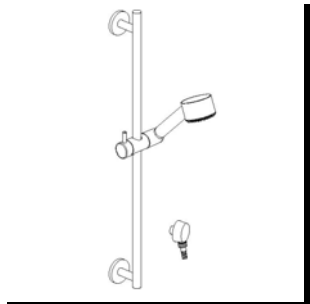

Features	7842500PC	7842500BN
Solid Brass Construction	X	X
Ceramic Disc Valving	X	X
1/2" NPT Inlet	X	X
1 Inlet, 3 Outlets	X	X
Select Individual Or Shared Outlet Positioning	X	X
3 Shared Positions For Activating 2 Outlets Simultaneously	X	X
Kit Includes Trim	X	X
Step-By-Step Installation Instructions	X	X
Limited Lifetime Warranty	X	X

Project: _____
 Contractor: _____

Serie Milano

7812900

Adjustable Slidebar Handshower Set

STANDARDS

- Compliant with ASME A112.18.1-B125.1 requirements
- Certified By CSA international

Finishes	7812900PC	7812900BN
Polished Chrome	X	
Brushed Nickel		X

Features	7812900PC	7812900BN
24" Adjustable Brass Slide Bar	X	X
Hand Shower with Dual Check Valves	X	X
Back Flow Prevention System	X	X
Includes: Hand Shower, Hose, Slide Bar, and Drop Elbow	X	X
60" Hose with Matching Finish	X	X
Self Cleaning Spray Head	X	X
Step By Step Installation Instructions	X	X
Limited Lifetime Warranty	X	X