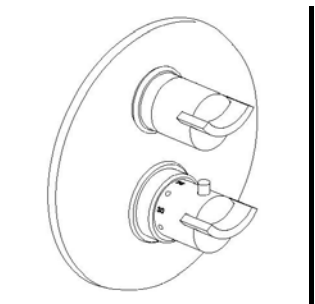

Serie Roma

73KIT09

Shower Kit 09

Serie Roma

7369000

1/2" Thermostatic Valve with Volume Control
Trim only

STANDARDS

- Compliant with ASME A112.18.1-B125.1
- Compliant with ASSE 1016
- Certified by CSA International

Finishes	7369000PC	7369000BN
Polished Chrome	X	
Brushed Nickel		X

Features	7369000PC	7369000BN
Solid Brass Construction	X	X
1/2" Stacked Thermostatic Valve Featuring Ceramic Discs	X	X
High Flow Valve Supports Multiple Outlets	X	X
Kit Includes Trim and Thermostatic cartridge	X	X
1/2" NPT Inlets	X	X
Progressive Volume Control	X	X
Independent Temperature Control	X	X
Step-By-Step Installation Instructions	X	X
Limited Lifetime Warranty	X	X

Features	7875000PC	7875000BN
Raincan Showerhead Kit with Matching 12" arm and flange	X	X
Delivers 2.5gpm at 80psi MAX	X	X
Showerhead features Rotating Ball Joint	X	X
1/2" NPT Inlets	X	X
Self Cleaning Spray Nozzles	X	X
Step-By-Step Installation Instructions	X	X
Limited Lifetime Warranty	X	X