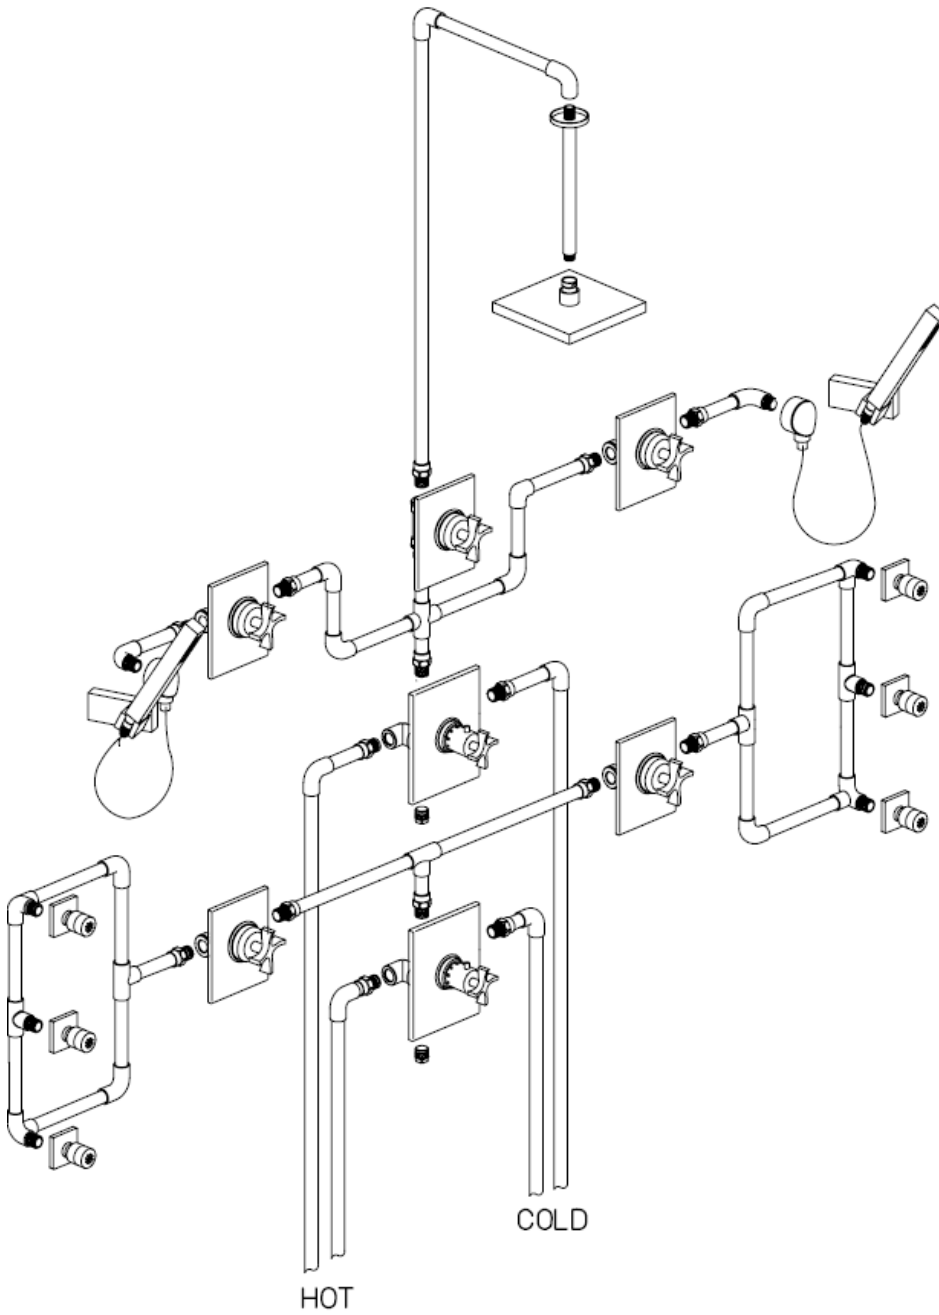

Serie Siena

85KIT08

Shower Kit 08

Serie Scala

8413100

Wallmounted Handshower Set

STANDARDS

- Compliant with ASME A112.18.1-B125.1 requirements
- Certified By CSA international

Finishes	8413100PC	8413100BN
Polished Chrome	X	
Brushed Nickel		X

Features	8413100PC	8413100BN
Wallmount Handshower Kit	X	X
Hand Shower with Dual Check Valves	X	X
Back Flow Prevention System	X	X
Includes: Hand Shower, Hose, Slide Bar, and Drop Elbow	X	X
60" Metal Hose with Matching Finish	X	X
Self Cleaning Spray Head	X	X
Step By Step Installation Instructions	X	X
Limited Lifetime Warranty	X	X

	8571100PC	8571100BN
Polished Chrome	X	
Brushed Nickel		X

Features

	8571100PC	8571100BN
Solid Brass Construction	X	X
3/4" Thermostatic Valve featuring Ceramic Discs	X	X
Kit Includes Trim & Thermostatic cartridge	X	X
High Flow Thermostatic Valve Supports Multiple Outlets	X	X
3/4" NPT Inlets	X	X
Safety High Limit Temperature Stop	X	X
Step-By-Step Installation Instructions	X	X
Limited Lifetime Warranty	X	X