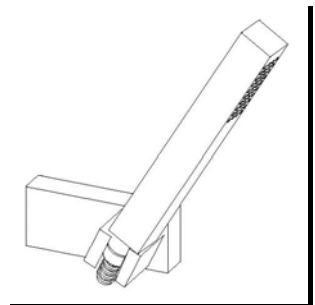

Serie Siena

85KIT08

Shower Kit 08

Serie Scala

8413100

Wallmounted Handshower Set

STANDARDS

- Compliant with ASME A112.18.1-B125.1 requirements
- Certified By CSA international

Finishes	8413100PC	8413100BN
Polished Chrome	X	
Brushed Nickel		X

Features	8413100PC	8413100BN
Wallmount Handshower Kit	X	X
Hand Shower with Dual Check Valves	X	X
Back Flow Prevention System	X	X
Includes: Hand Shower, Hose, Slide Bar, and Drop Elbow	X	X
60" Metal Hose with Matching Finish	X	X
Self Cleaning Spray Head	X	X
Step By Step Installation Instructions	X	X
Limited Lifetime Warranty	X	X

Project: _____
 Contractor: _____

Serie Siena

8571100

Thermostatic Trim Kit for 3/4" Valve

STANDARDS

- Compliant with ASME A112.18.1-B125.1
- Compliant with ASSE 1016
- Certified by CSA International

Finishes

	8571100PC	8571100BN
Polished Chrome	X	
Brushed Nickel		X

Features

	8571100PC	8571100BN
Solid Brass Construction	X	X
3/4" Thermostatic Valve featuring Ceramic Discs	X	X
Kit Includes Trim & Thermostatic cartridge	X	X
High Flow Thermostatic Valve Supports Multiple Outlets	X	X
3/4" NPT Inlets	X	X
Safety High Limit Temperature Stop	X	X
Step-By-Step Installation Instructions	X	X
Limited Lifetime Warranty	X	X