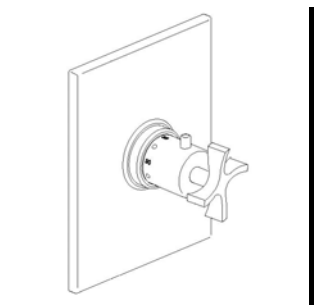

Finishes	8413100PC	8413100BN
Polished Chrome	X	
Brushed Nickel		X

Features	8413100PC	8413100BN
Wallmount Handshower Kit	X	X
Hand Shower with Dual Check Valves	X	X
Back Flow Prevention System	X	X
Includes: Hand Shower, Hose, Slide Bar, and Drop Elbow	X	X
60" Metal Hose with Matching Finish	X	X
Self Cleaning Spray Head	X	X
Step By Step Installation Instructions	X	X
Limited Lifetime Warranty	X	X

Project: _____
 Contractor: _____

Serie Siena

8571100

Thermostatic Trim Kit for 3/4" Valve

STANDARDS

- Compliant with ASME A112.18.1-B125.1
- Compliant with ASSE 1016
- Certified by CSA International

Finishes

	8571100PC	8571100BN
Polished Chrome	X	
Brushed Nickel		X

Features

	8571100PC	8571100BN
Solid Brass Construction	X	X
3/4" Thermostatic Valve featuring Ceramic Discs	X	X
Kit Includes Trim & Thermostatic cartridge	X	X
High Flow Thermostatic Valve Supports Multiple Outlets	X	X
3/4" NPT Inlets	X	X
Safety High Limit Temperature Stop	X	X
Step-By-Step Installation Instructions	X	X
Limited Lifetime Warranty	X	X