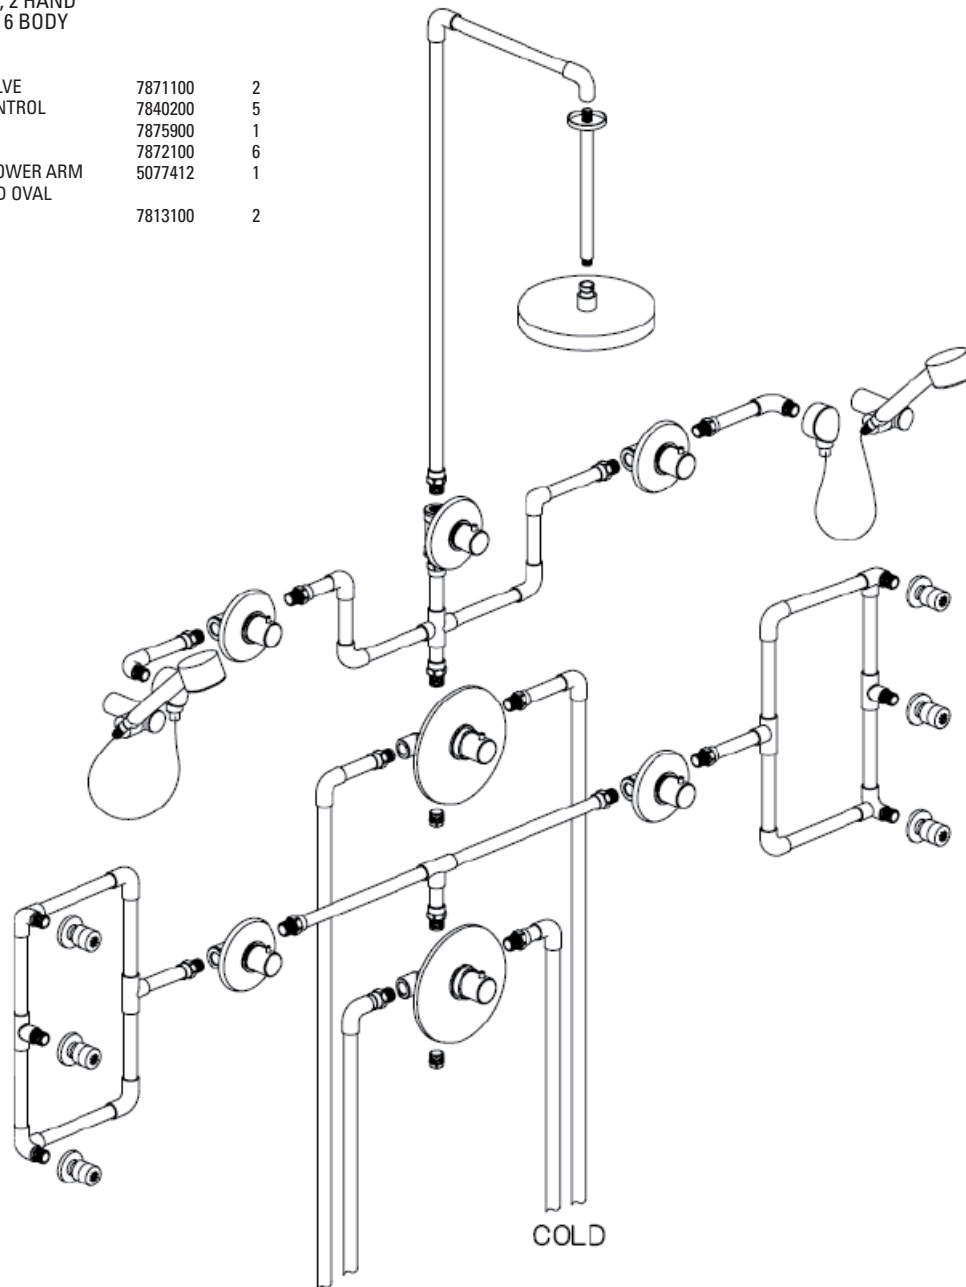

Serie Milano

78KIT08

Shower kit 08

description	model #	c. qty
¾" THERMO SHOWER SET WITH 2 THERMO VALVES, ONE CEILING RAIN SHOWER, 2 HAND SHOWER, AND 6 BODY JETS	78KIT08	
- ¾" THERMO VALVE	7871100	2
- ¾" VOLUME CONTROL	7840200	5
- SHOWER HEAD	7875900	1
- BODY SPRAY	7872100	6
- 12" CEILING SHOWER ARM	5077412	1
- HANDHELD AND OVAL HANDSHOWER	7813100	2