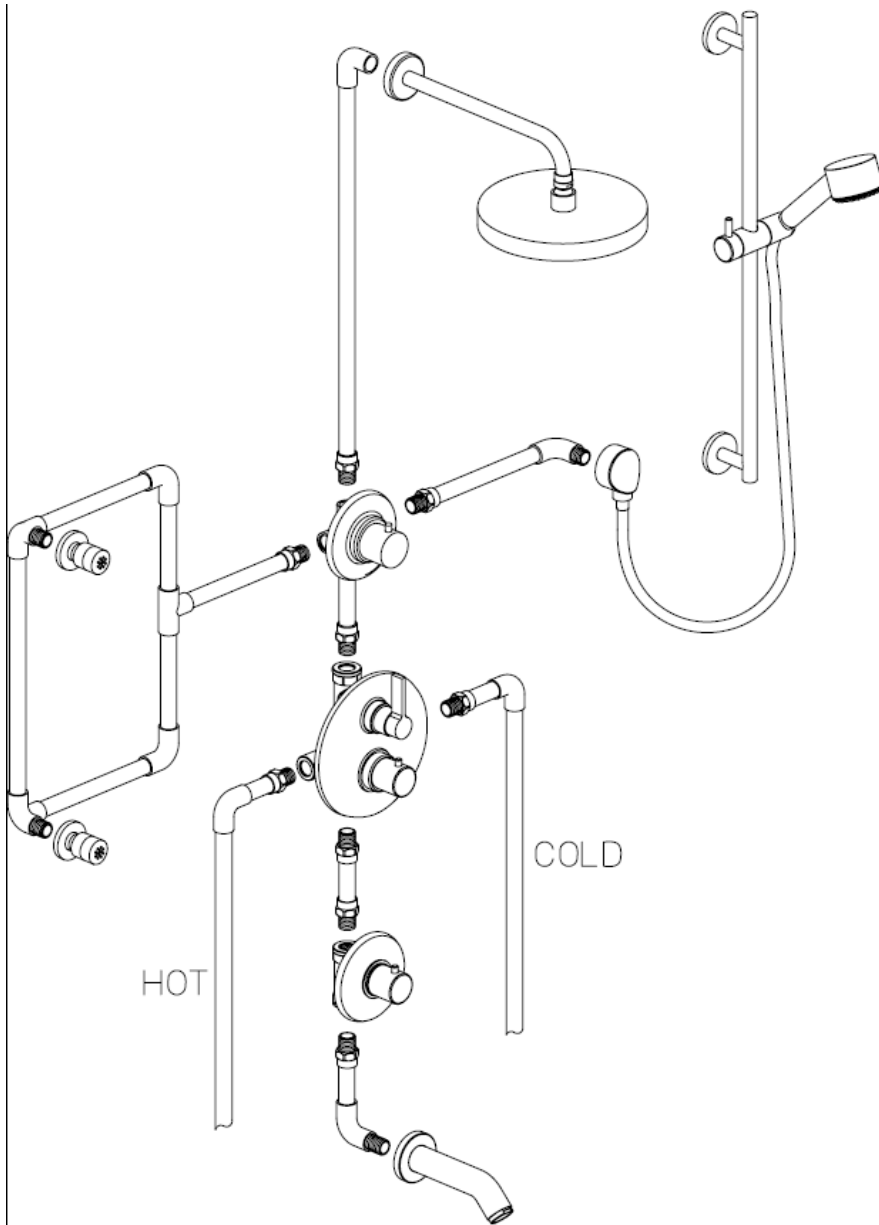

INSTALLATION DIMENSIONS

Serie Brera

92KIT10

Shower Kit 10

1-877-55-FORTIS (36784)

19701 Da Vinci
Lake Forest, CA 92610

WWW.FORTISFAUCET.COM

FORTIS.
FURO DESIGN ITALIANO