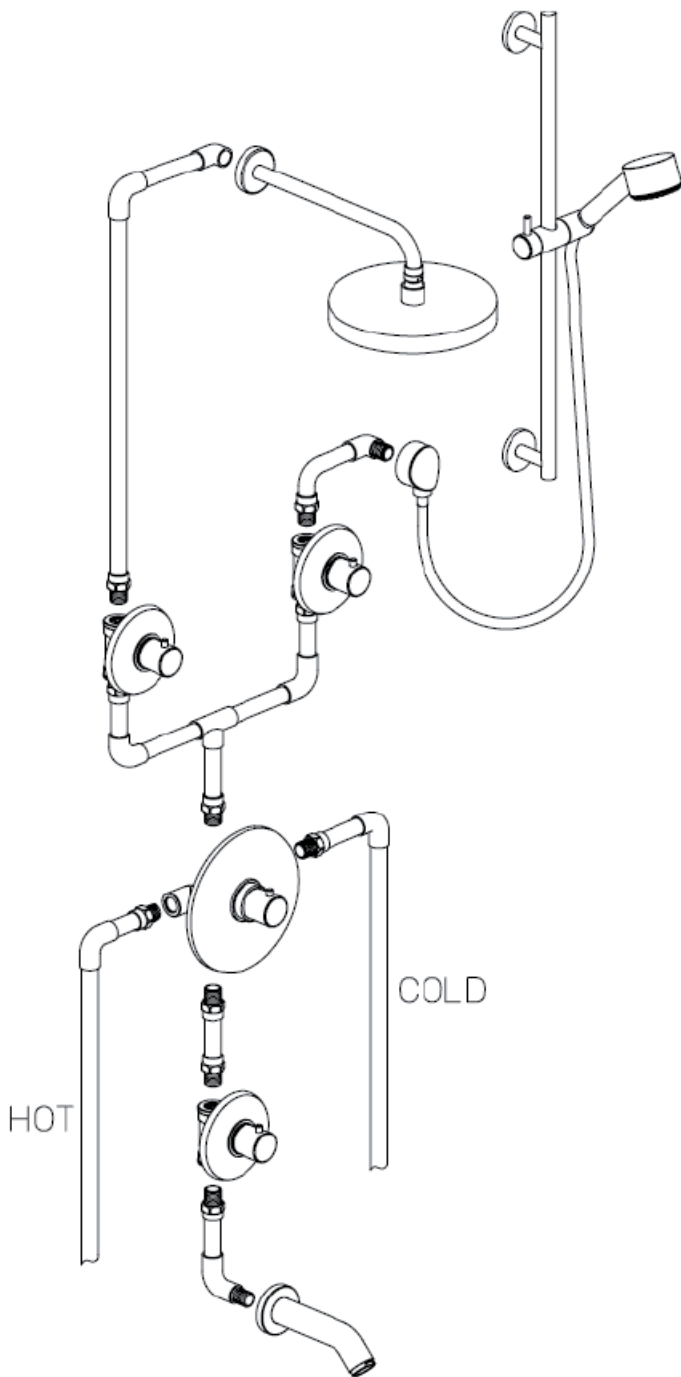

# Serie Brera

## 92KIT06

### Shower kit 06

description	model #	c. qty
¾" THERMO SHOWER SET WITH SLIDE BAR, SHOWER HEAD AND BATH SPOUT	92KIT06	
- ¾" THERMO VALVE	7871100	1
- ¾" VOLUME CONTROL	7840200	3
- COMPLETE SHOWER HEAD AND SHOWER ARM	7875000	1
- SLIDE BAR KIT	7812900	1
- BATH SPOUT	7843000	1