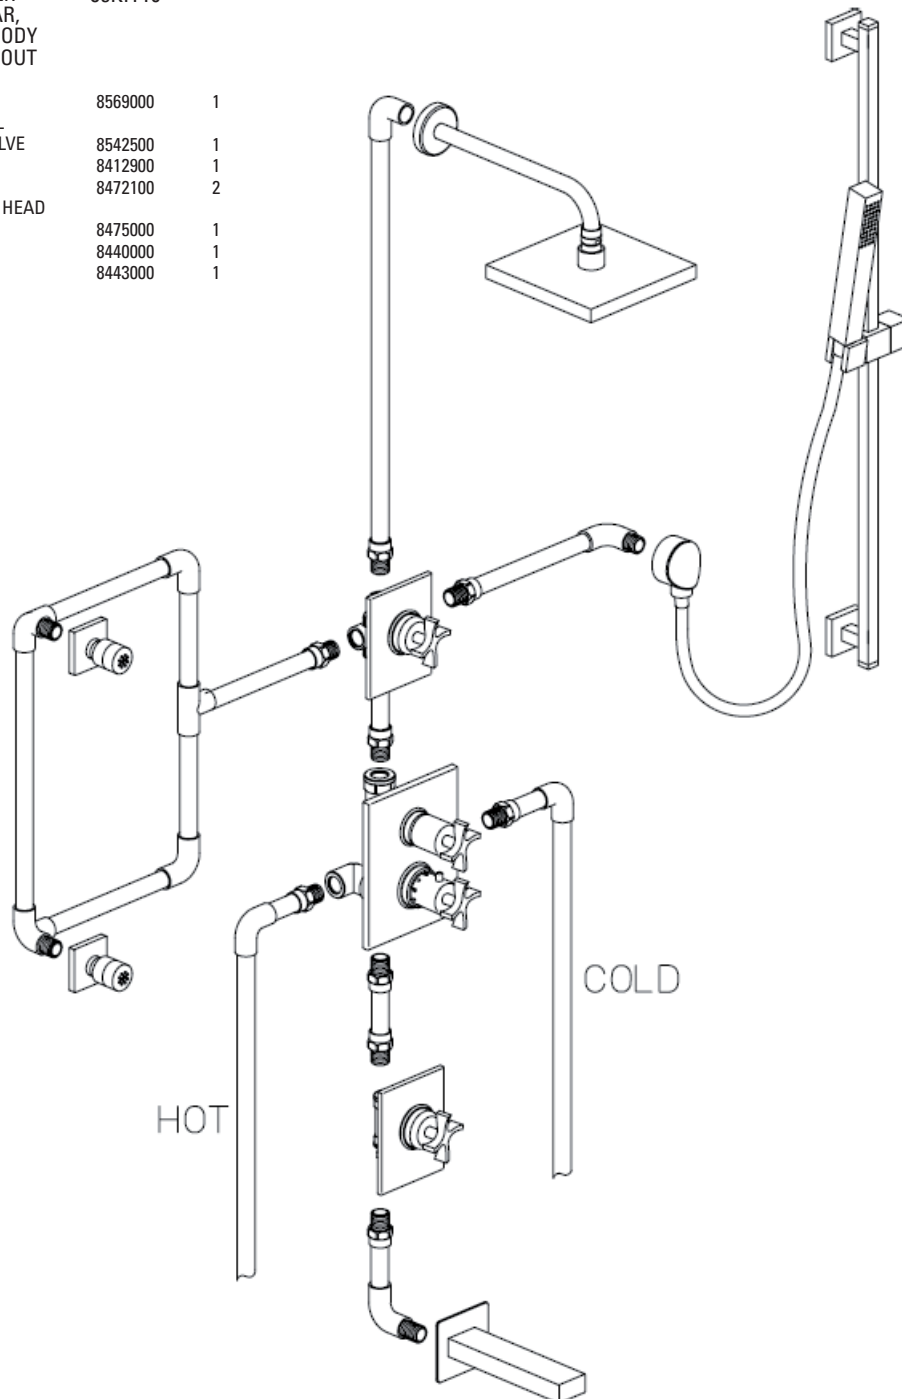

Serie Siena

85KIT10

Shower kit 10

description	model #	c. qty
-------------	---------	--------

½" THERMO SHOWER SET WITH SLIDE BAR, SHOWER HEAD, 2 BODY JETS AND BATH SPOUT	85KIT10	
------------------------------------------------------------------------------	---------	--

- ½" THERMO VALVE W/VOLUME CONTROL	8569000	1
- 3 WAY DIVERTER VALVE	8542500	1
- SLIDE BAR KIT	8412900	1
- BODY SPRAY	8472100	2
- COMPLETE SHOWER HEAD AND SHOWER ARM	8475000	1
- VOLUME CONTROL	8440000	1
- BATH SPOUT	8443000	1