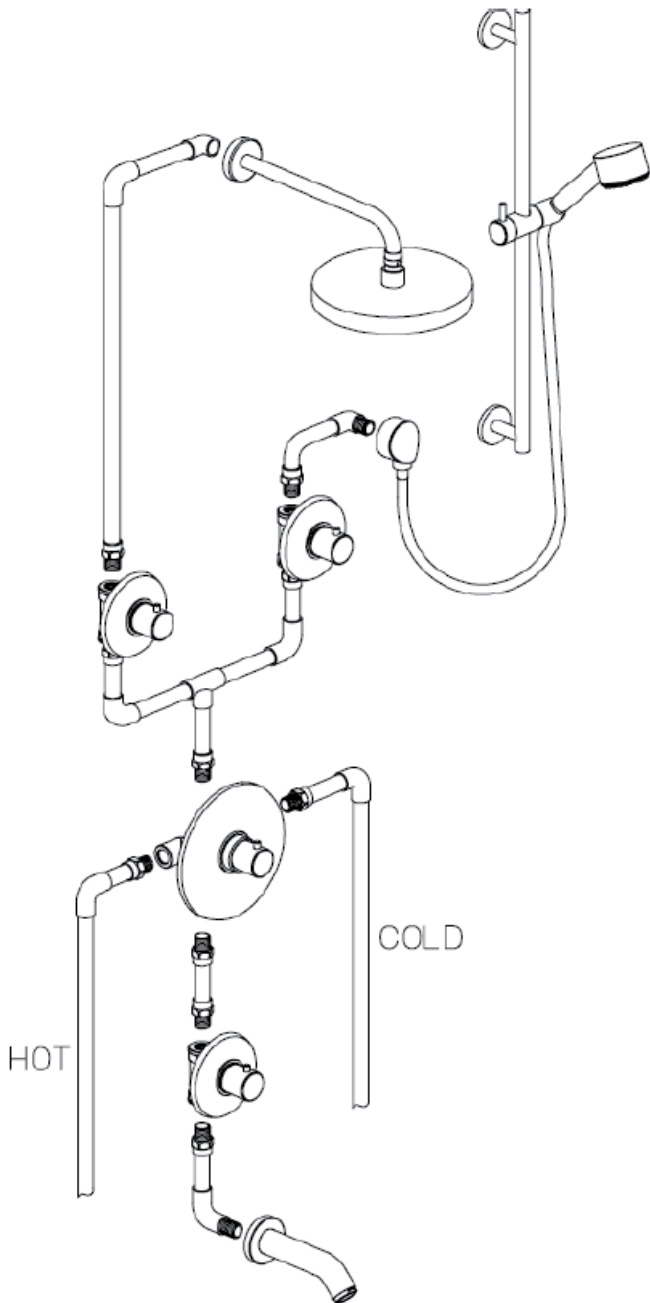

Serie Milano

78KIT06

Shower kit 06

description	model #	c. qty
¾" THERMO SHOWER SET WITH SLIDE BAR, SHOWER HEAD AND BATH SPOUT	78KIT06	
- ¾" THERMO VALVE	7871100	1
- ¾" VOLUME CONTROL	7840200	3
- COMPLETE SHOWER HEAD AND SHOWER ARM	7875000	1
- SLIDE BAR KIT	7812900	1
- BATH SPOUT	7843000	1