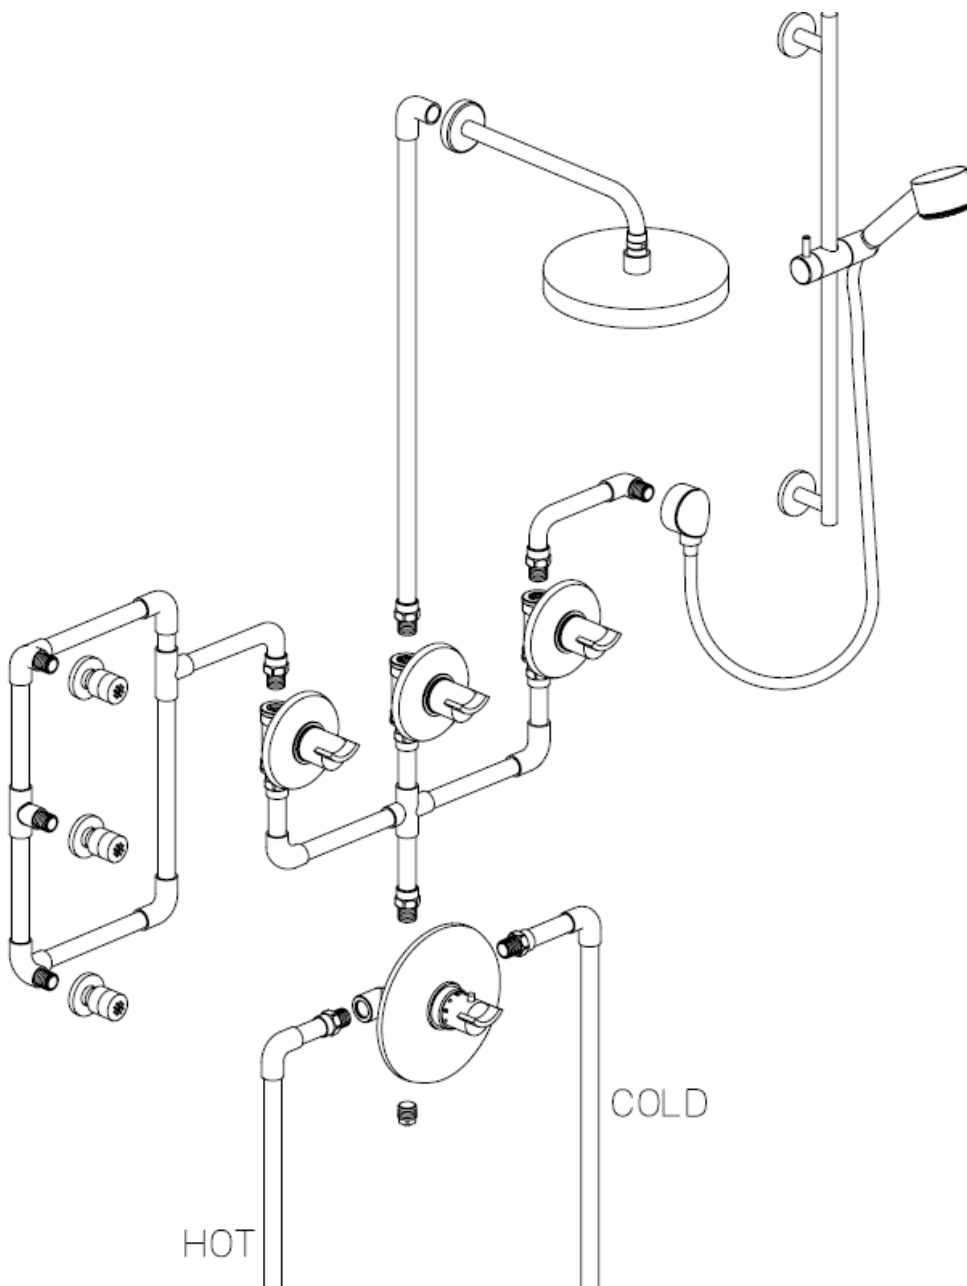

---

INSTALLATION DIMENSIONS

---

**Serie Roma**

73KIT05

Shower Kit 05

## Serie Roma

7340200

Trim for 1/2" & 3/4" Volume control

## Serie Milano

7812900

Adjustable Slidebar Handshower Set