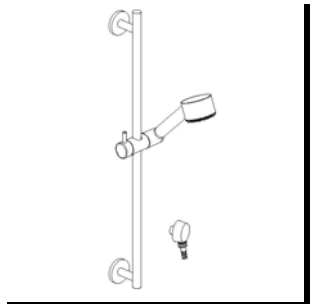

Serie Milano

7812900

Adjustable Slidebar Handshower Set

STANDARDS

- Compliant with ASME A112.18.1-B125.1 requirements
- Certified By CSA international

Finishes	7812900PC	7812900BN
Polished Chrome	X	
Brushed Nickel		X

Features	7812900PC	7812900BN
24" Adjustable Brass Slide Bar	X	X
Hand Shower with Dual Check Valves	X	X
Back Flow Prevention System	X	X
Includes: Hand Shower, Hose, Slide Bar, and Drop Elbow	X	X
60" Hose with Matching Finish	X	X
Self Cleaning Spray Head	X	X
Step By Step Installation Instructions	X	X
Limited Lifetime Warranty	X	X

Project: _____
Contractor: _____