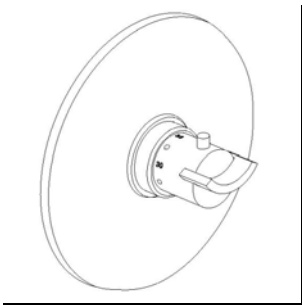

Serie Roma

7371100

Thermostatic Trim Kit for 3/4 Valve

STANDARDS

- Compliant with ASME A112.18.1-B125.1
- Compliant with ASSE 1016
- Certified by CSA International

Finishes	7371100PC	7371100BN
Polished Chrome	X	
Brushed Nickel		X

Features	7371100PC	7371100BN
Solid Brass Construction	X	X
3/4" Thermostatic Valve featuring Ceramic Discs	X	X
Kit Includes Trim & Thermostatic cartridge	X	X
High Flow Thermostatic Valve Supports Multiple Outlets	X	X
3/4" NPT Inlets	X	X
Safety High Limit Temperature Stop	X	X
Step-By-Step Installation Instructions	X	X
Limited Lifetime Warranty	X	X

Project: _____
Contractor: _____