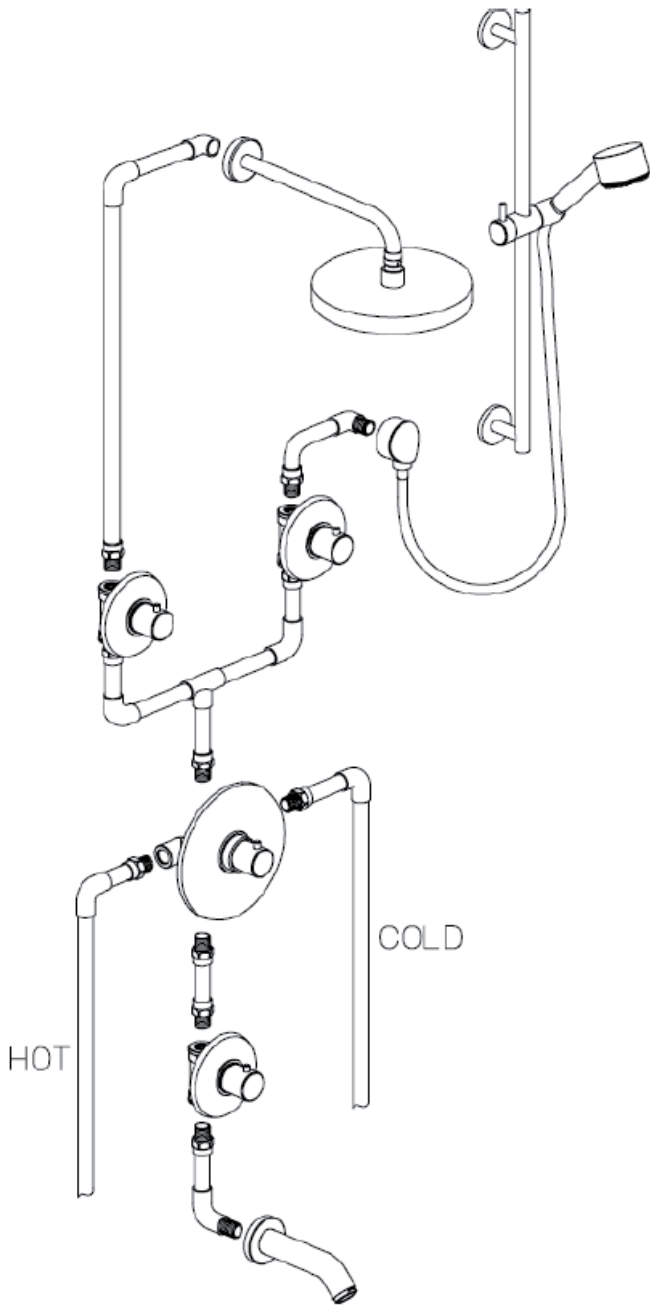

Serie Scala

84KIT06

Shower kit 06

description	model #	c. qty
¾" THERMO SHOWER SET WITH SLIDE BAR, SHOWER HEAD AND BATH SPOUT	84KIT06	
- ¾" THERMO VALVE	8471100	1
- ¾" VOLUME CONTROL	8440200	3
- COMPLETE SHOWER HEAD AND SHOWER ARM	8475000	1
- SLIDE BAR KIT	8412900	1
- BATH SPOUT	8443000	1