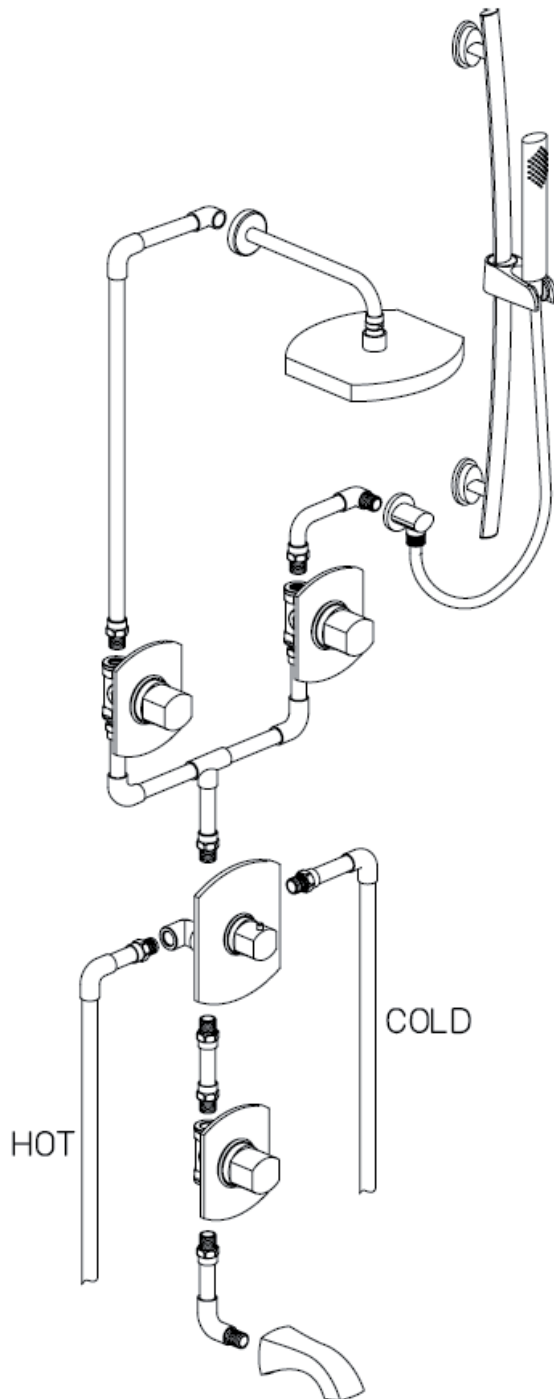

Serie San Marco

89KIT06

Shower kit 06

description	model #	c. qty
¾" THERMO SHOWER SET WITH SLIDE BAR, SHOWER HEAD AND BATH SPOUT	89KIT06	
- ¾" THERMO VALVE	8971100	1
- ¾" VOLUME CONTROL	8940200	3
- COMPLETE SHOWER HEAD AND SHOWER ARM	8975000	1
- SLIDE BAR KIT	8912900	1
- BATH SPOUT	8943000	1