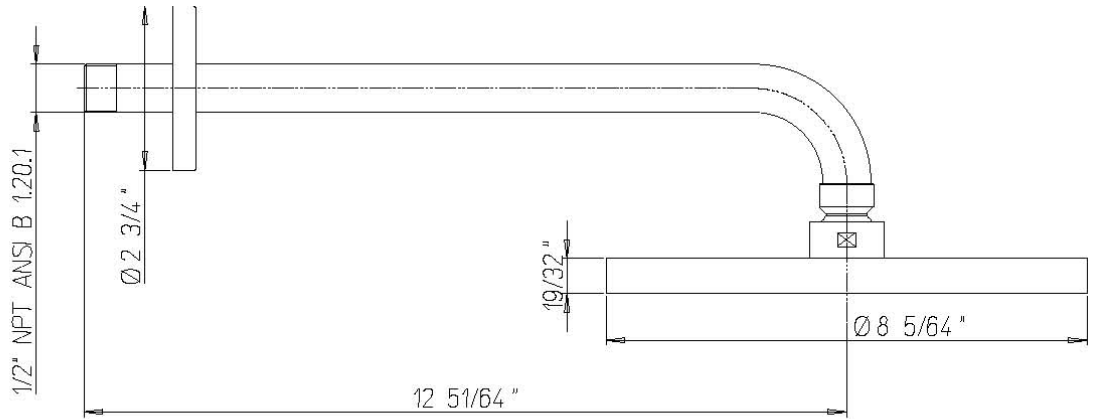

INSTALLATION DIMENSIONS

Serie Milano

7869700

Pressure Balance Shower Trim Only

1-877-55-FORTIS (36784)

19701 Da Vinci
Lake Forest, CA 92610

WWW.FORTISFAUCET.COM

FORTIS.
FURO DESIGN ITALIANO

Serie Milano

7869700

Pressure Balance Shower Trim Only

STANDARDS

- Compliant with ASME A112.18.1-B125.1
- Compliant with ASSE 1016
- Certified by CSA International
- Compliant with ANSI A117.1 (Lever Only)

Finishes	7869700PC	7869700BN
Polished Chrome	X	
Brushed Nickel		X

Features	7869700PC	7869700BN
Pressure Balance shower trim	X	X
Includes pressure balance cartridge	X	X
1/2" Pressure Balance Valve featuring Ceramic Discs	X	X
Shower Only Kit	X	X
1/2" NPT Inlets	X	X
ADA Compliant	X	X
Step-By-Step Installation Instructions	X	X
Limited Lifetime Warranty	X	X