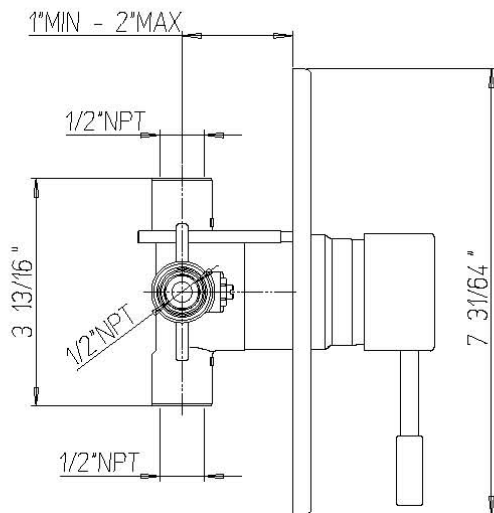

INSTALLATION DIMENSIONS

Serie Milano

7869700

Pressure Balance Shower Trim Only

1-877-55-FORTIS (36784)

19701 Da Vinci
Lake Forest, CA 92610

WWW.FORTISFAUCET.COM

FORTIS.
FURO DESIGN ITALIANO

Serie Milano

7869700

Pressure Balance Shower Trim Only

STANDARDS

- Compliant with ASME A112.18.1-B125.1
- Compliant with ASSE 1016
- Certified by CSA International
- Compliant with ANSI A117.1 (Lever Only)

Finishes	7869700PC	7869700BN
Polished Chrome	X	
Brushed Nickel		X

Features	7869700PC	7869700BN
Pressure Balance shower trim	X	X
Includes pressure balance cartridge	X	X
1/2" Pressure Balance Valve featuring Ceramic Discs	X	X
Shower Only Kit	X	X
1/2" NPT Inlets	X	X
ADA Compliant	X	X
Step-By-Step Installation Instructions	X	X
Limited Lifetime Warranty	X	X