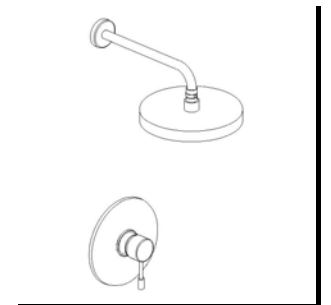

Serie Milano

7869700

Pressure Balance Shower Trim Only

STANDARDS

- Compliant with ASME A112.18.1-B125.1
- Compliant with ASSE 1016
- Certified by CSA International
- Compliant with ANSI A117.1 (Lever Only)

Finishes	7869700PC	7869700BN
Polished Chrome	X	
Brushed Nickel		X

Features	7869700PC	7869700BN
Pressure Balance shower trim	X	X
Includes pressure balance cartridge	X	X
1/2" Pressure Balance Valve featuring Ceramic Discs	X	X
Shower Only Kit	X	X
1/2" NPT Inlets	X	X
ADA Compliant	X	X
Step-By-Step Installation Instructions	X	X
Limited Lifetime Warranty	X	X