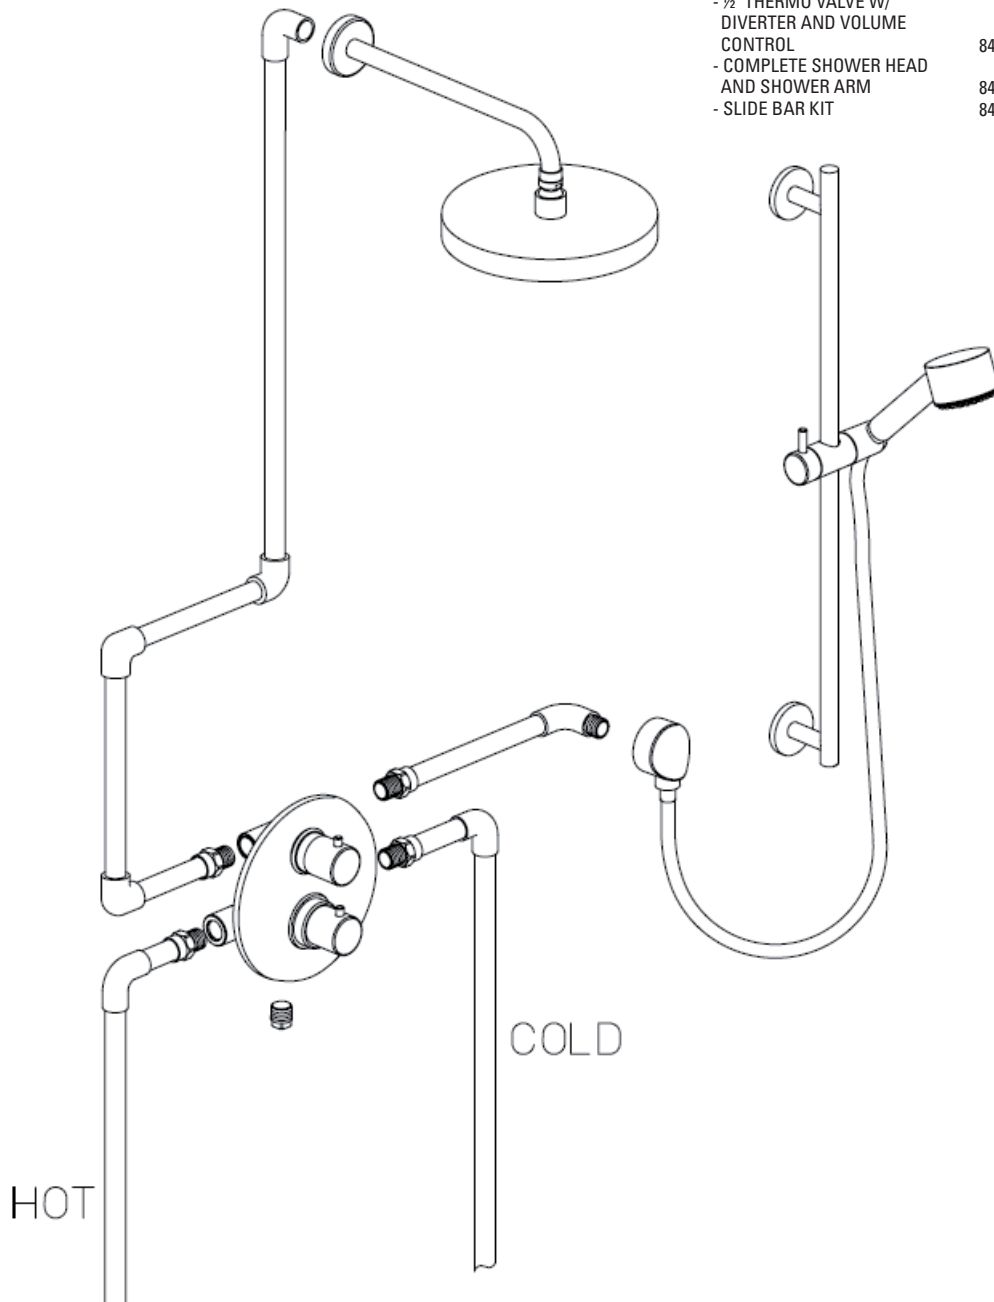

Serie Scala

84KIT04

Shower kit 04

description	model #	c. qty
½" THERMO SHOWER SET WITH SLIDE BAR AND SHOWER HEAD	84KIT04	
- ½" THERMO VALVE W/ DIVERTER AND VOLUME CONTROL	8469100	1
- COMPLETE SHOWER HEAD AND SHOWER ARM	8475000	1
- SLIDE BAR KIT	8412900	1