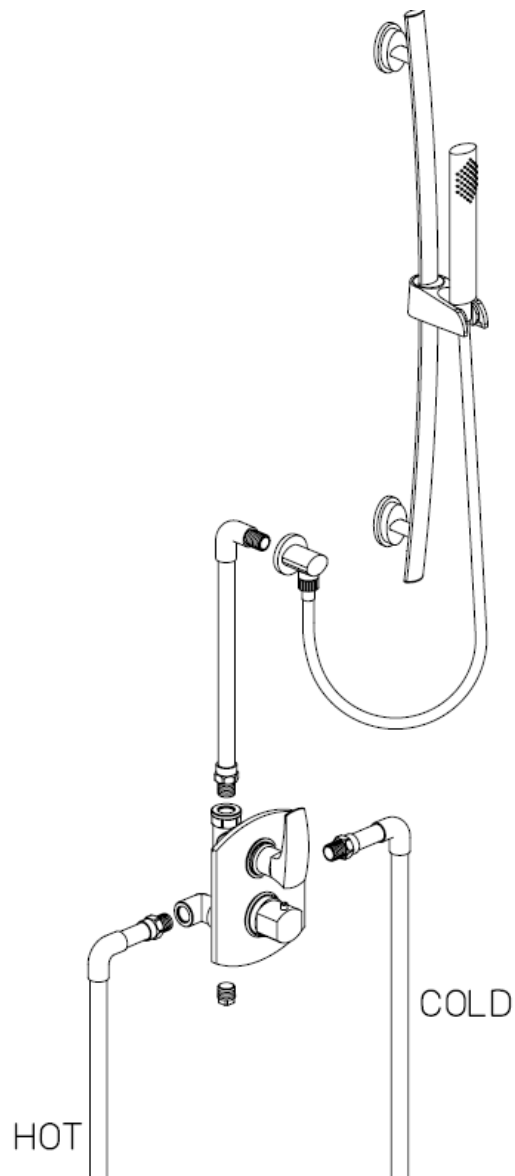

Serie San Marco

89KIT02

Shower Kit 02

Serie San Marco

8912900

Adjustable Slidebar Handshower Set

STANDARDS

- Compliant with ASME A112.18.1-B125.1 requirements
- Certified By CSA international

Finishes	8912900PC	8912900BN	8912900TB
Polished Chrome	X		
Brushed Nickel		X	
Tuscan Bronze			X

Features	8912900PC	8912900BN	8912900TB
24" Adjustable Brass Slide Bar	X	X	X
Hand Shower with Dual Check Valves	X	X	X
Back Flow Prevention System	X	X	X
Includes: Hand Shower, Hose, Slide Bar, and Drop Elbow	X	X	X
60" Hose with Matching Finish	X	X	X
Self Cleaning Spray Head	X	X	X
Step By Step Installation Instructions	X	X	X
Limited Lifetime Warranty	X	X	X

Project: _____

Contractor: _____

Serie San Marco

8969000

1/2" Thermostatic Valve with Volume Control
Trim only

STANDARDS

- Compliant with ASME A112.18.1-B125.1
- Compliant with ASSE 1016
- Certified by CSA International
- Compliant with ANSI A117.1

Finishes	8969000PC	8969000BN	8969000TB
Polished Chrome	X		
Brushed Nickel		X	
Tuscan Bronze			X

Features	8969000PC	8969000BN	8969000TB
Solid Brass Construction	X	X	X
1/2" Stacked Thermostatic Valve Featuring Ceramic Discs	X	X	X
High Flow Valve Supports Multiple Outlets	X	X	X
Kit Includes Trim and Thermostatic cartridge	X	X	X
1/2" NPT Inlets	X	X	X
Progressive Volume Control	X	X	X
Independent Temperature Control	X	X	X
Step-By-Step Installation Instructions	X	X	X
Limited Lifetime Warranty	X	X	X