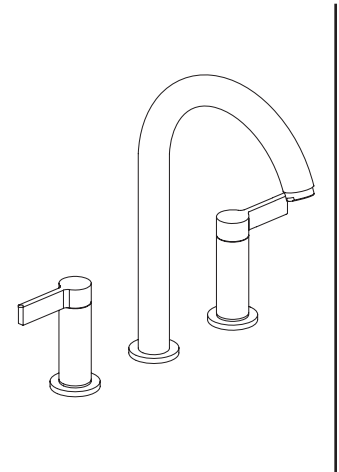

**Serie Brera**  
**9210200**  
**3-hole roman tub kit**

**STANDARDS**

- Compliant with ASME A112.18.1-B125.1 requirements
- Certified By CSA international

| <b>Finishes</b> | 9210200PC | 9210200BN | 9210200BG | 9210200BB |
|-----------------|-----------|-----------|-----------|-----------|
| Polished Chrome | X         |           |           |           |
| Brushed Nickel  |           | X         |           |           |
| Brushed Gold    |           |           | X         |           |
| Brushed Black   |           |           |           | X         |

| <b>Features</b>                               | 9210200PC | 9210200BN | 9210200BG | 9210200BB |
|---|-----------|-----------|-----------|-----------|
| Solid Brass Construction                      | X         | X         | X         | X         |
| High Flow 3/4" Valves Featuring Ceramic Discs | X         | X         | X         | X         |
| Kit Includes Trim and Valve                   | X         | X         | X         | X         |
| Stainless Steel Hoses                         | X         | X         | X         | X         |
| 3 Hole Installation                           | X         | X         | X         | X         |
| Step-By-Step Installation Instructions        | X         | X         | X         | X         |
| ADA Compliant                                 | X         | X         | X         | X         |
| Limited Lifetime Warranty                     | X         | X         | X         | X         |