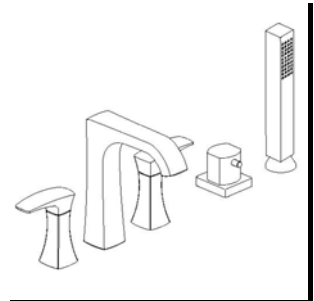

## Serie San Marco

8910900

5-Hole Roman Tub Kit

<b>Features</b>	8910900PC	8910900BN	8910900TB
Solid Brass Construction	X	X	X
High Flow ¾" Valves Featuring Ceramic Discs	X	X	X
Kit Includes Trim and Valve	X	X	X
Stainless Steel Hoses	X	X	X
3 Hole Installation	X	X	X
Step-By-Step Installation Instructions	X	X	X
ADA Compliant	X	X	X
Limited Lifetime Warranty	X	X	X