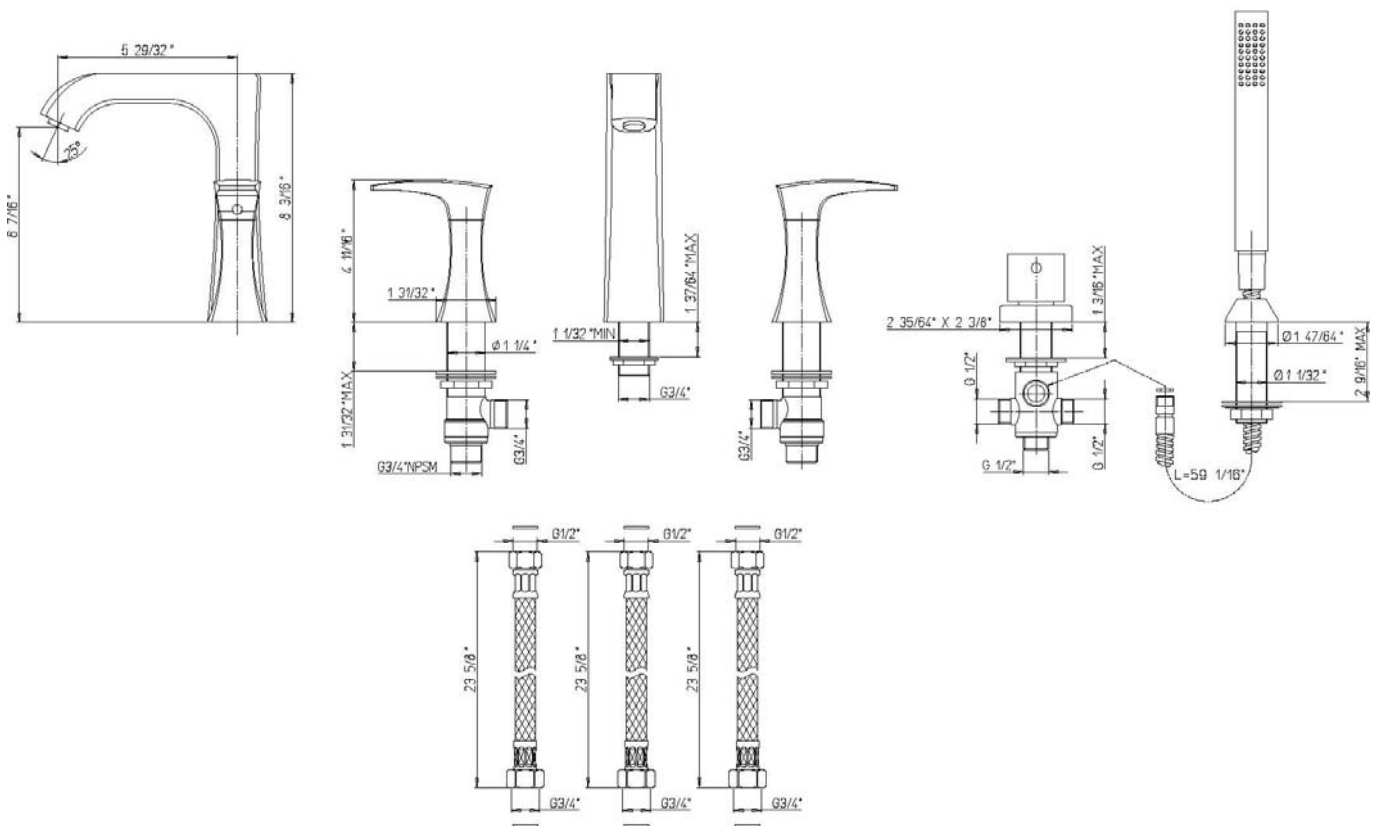

# INSTALLATION DIMENSIONS

## Serie San Marco

8910900

5-Hole Roman Tub Kit

1-877-55-FORTIS (36784)

19701 Da Vinci  
Lake Forest, CA 92610

WWW.FORTISFAUCET.COM

**FORTIS**  
FURO DESIGN ITALIANO

## Serie San Marco

8910900

5-Hole Roman Tub Kit

<b>Features</b>	8910900PC	8910900BN	8910900TB
Solid Brass Construction	X	X	X
High Flow ¾" Valves Featuring Ceramic Discs	X	X	X
Kit Includes Trim and Valve	X	X	X
Stainless Steel Hoses	X	X	X
3 Hole Installation	X	X	X
Step-By-Step Installation Instructions	X	X	X
ADA Compliant	X	X	X
Limited Lifetime Warranty	X	X	X