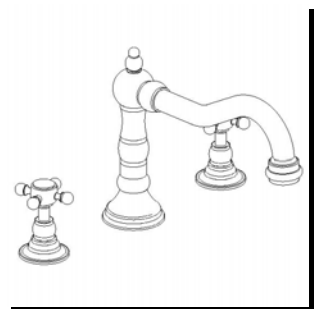

INSTALLATION DIMENSIONS

**Serie Caffè**

8810200

3-Hole Roman Tub Kit

1-877-55-FORTIS (36784)

19701 Da Vinci  
Lake Forest, CA 92610

WWW.FORTISFAUCET.COM

**FORTIS.**  
PURO DESIGN ITALIANO

## Serie Caffè

8810200

3-Hole Roman Tub Kit

### STANDARDS

- Compliant with ASME A112.18.1-B125.1 requirements
- Certified By CSA international

<b>Finishes</b>	8810200PC	8810200BN	8810200TB
Polished Chrome	X		
Brushed Nickel		X	
Tuscan Bronze			X

<b>Features</b>	8810200PC	8810200BN	8810200TB
Solid Brass Construction	X	X	X
High Flow 3/4" Valves Featuring Ceramic Discs	X	X	X
Kit Includes Trim and Valve	X	X	X
Stainless Steel Hoses	X	X	X
3 Hole Installation	X	X	X
Step-By-Step Installation Instructions	X	X	X
Limited Lifetime Warranty	X	X	X