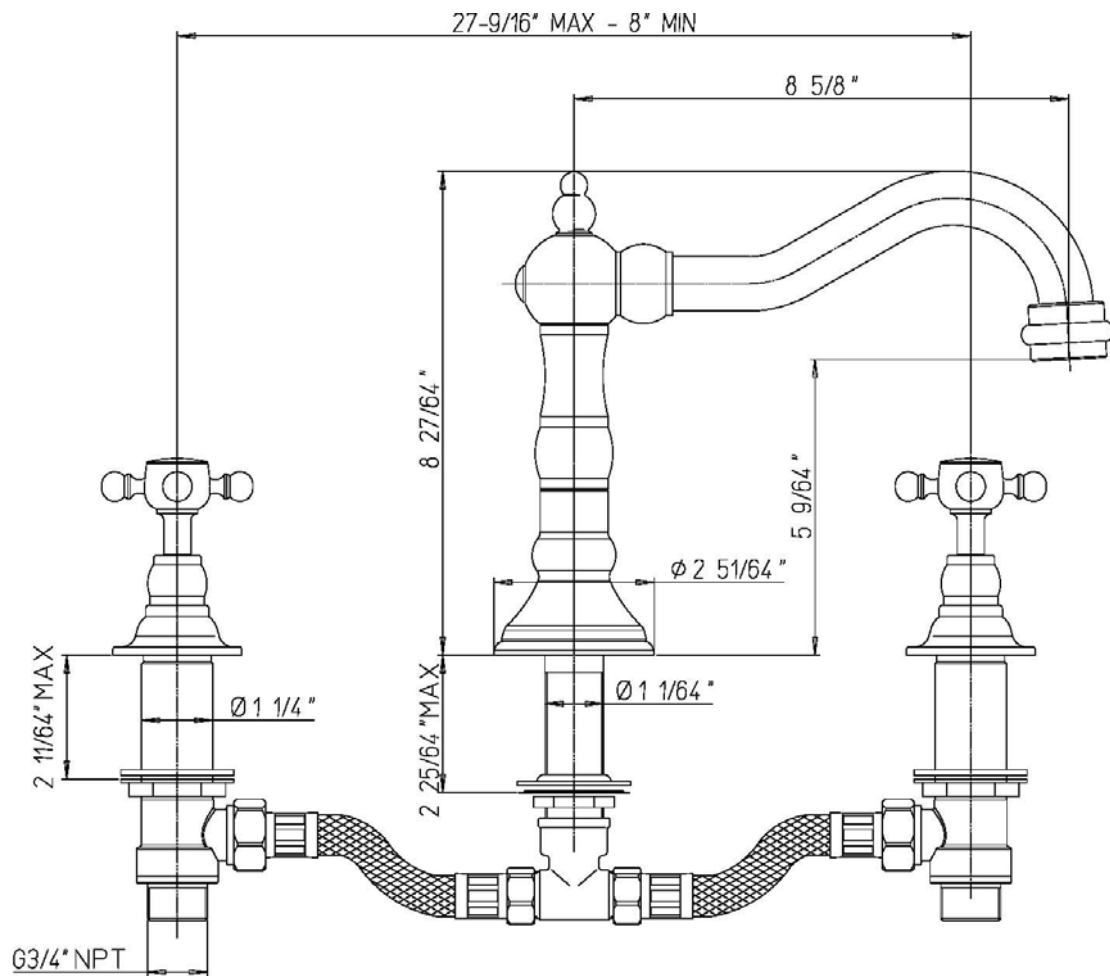

INSTALLATION DIMENSIONS

**Serie Caffè**

8810200

3-Hole Roman Tub Kit

1-877-55-FORTIS (36784)

19701 Da Vinci  
Lake Forest, CA 92610

WWW.FORTISFAUCET.COM

**FORTIS.**  
PURO DESIGN ITALIANO

## Serie Caffè

8810200

3-Hole Roman Tub Kit

### STANDARDS

- Compliant with ASME A112.18.1-B125.1 requirements
- Certified By CSA international

<b>Finishes</b>	8810200PC	8810200BN	8810200TB
Polished Chrome	X		
Brushed Nickel		X	
Tuscan Bronze			X

<b>Features</b>	8810200PC	8810200BN	8810200TB
Solid Brass Construction	X	X	X
High Flow 3/4" Valves Featuring Ceramic Discs	X	X	X
Kit Includes Trim and Valve	X	X	X
Stainless Steel Hoses	X	X	X
3 Hole Installation	X	X	X
Step-By-Step Installation Instructions	X	X	X
Limited Lifetime Warranty	X	X	X