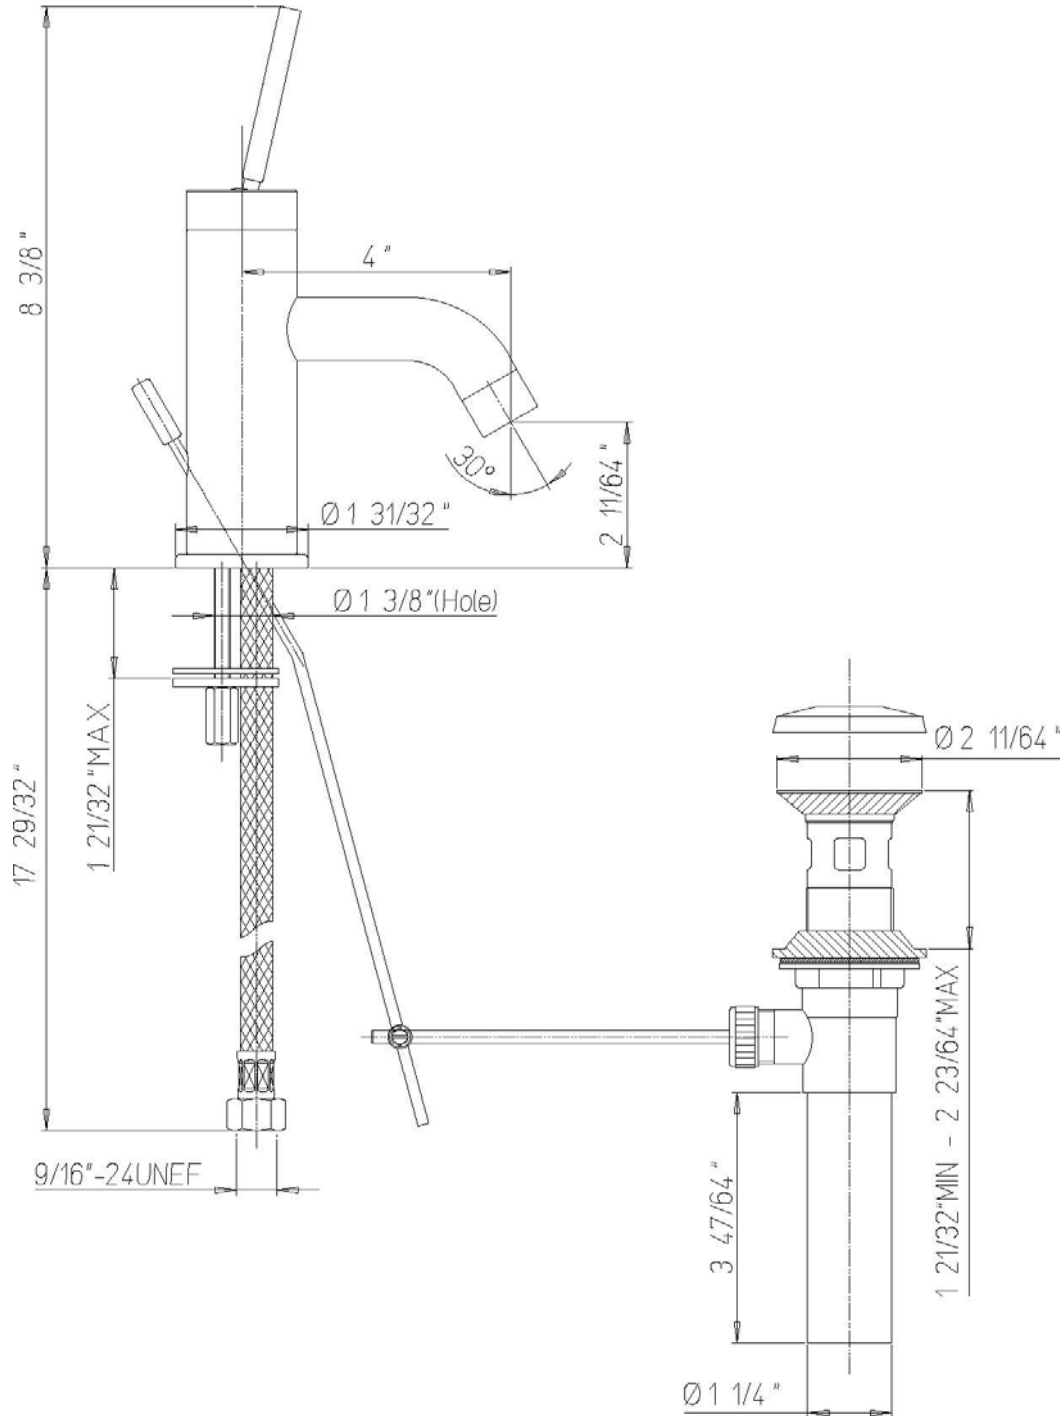

INSTALLATION DIMENSIONS

**Serie Milano**

**78211JS**

Single Control Lavatory, Joystick

1-877-55-FORTIS (36784)

19701 Da Vinci  
Lake Forest, CA 92610

WWW.FORTISFAUCET.COM

**FORTIS.**  
FURO DESIGN ITALIANO

### 78211JS

Single Control Lavatory, Joystick

<b>Finishes</b>	78205JSPC	78205JSBN
Polished Chrome	X	
Brushed Nickel		X

<b>Features</b>	78205JSPC	78205JSBN
Solid Brass Construction	X	X
Single Control Ceramic Disc Valve	X	X
Meets NSF 61/9 Annex G Lead Requirements	X	X
Meets EPA Watersense Certification 1.5gpm, 5.7L/Min	X	X
ADA Compliant	X	X
Metal Pop-up	X	X
1 hole installation. Optional 3-hole deckplate sold separately	X	X
Step-By-Step Installation Instructions	X	X
Limited Lifetime Warranty	X	X