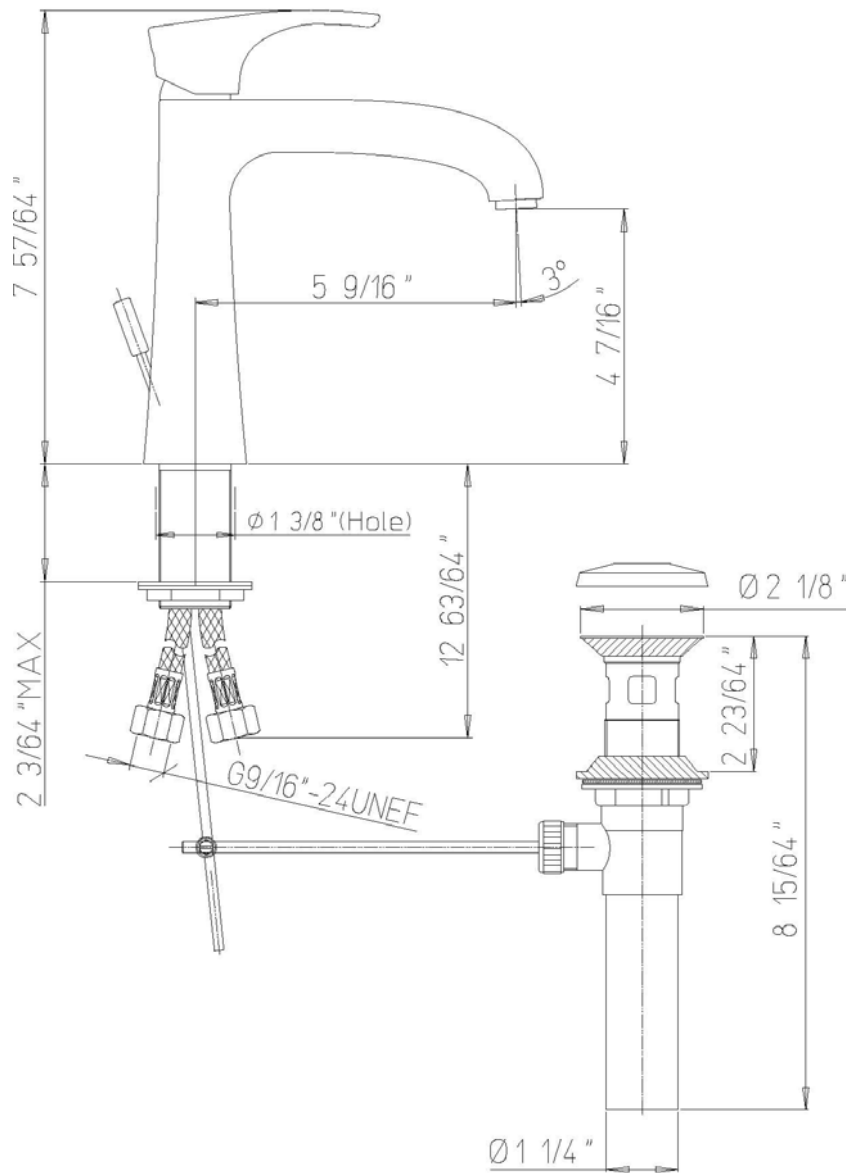

INSTALLATION DIMENSIONS

**Serie San Marco**

8921100

Single Control Lavatory

1-877-55-FORTIS (36784)

19701 Da Vinci  
Lake Forest, CA 92610

WWW.FORTISFAUCET.COM

**FORTIS.**  
FURO DESIGN ITALIANO

## Serie San Marco

8921100

Single Control Lavatory

<b>Finishes</b>	8921100PC	8921100BN	8921100TB
Polished Chrome	X		
Brushed Nickel		X	
Tuscan Bronze			X

<b>Features</b>	8921100PC	8921100BN	8921100TB
Solid Brass Construction	X	X	X
Single Control Ceramic Disc Valve	X	X	X
Meets NSF 61/9 Annex G Lead Requirements	X	X	X
Meets EPA Watersense Certification 1.5gpm, 5.7L/Min	X	X	X
ADA Compliant	X	X	X
Metal Pop-up	X	X	X
1 hole installation. Optional 3-hole deckplate sold separately	X	X	X
Step-By-Step Installation Instructions	X	X	X
Limited Lifetime Warranty	X	X	X