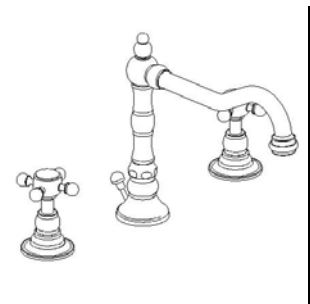

INSTALLATION DIMENSIONS

Serie Caffè

8821400

8" Widespread Lavatory

1-877-55-FORTIS (36784)

19701 Da Vinci
Lake Forest, CA 92610

WWW.FORTISFAUCET.COM

FORTIS
FURO DESIGN ITALIANO

Serie Caffè

8821400

8" Widespread Lavatory

STANDARDS

- Compliant with ASME A112.18.1-B125.1
- Compliant with AB1953
- Compliant with EPA Water Sense
- Compliant with ANSI NSF61 – Annex G
- Certified by CSA International

Finishes	8821400PC	8821400BN	8821400TB
Polished Chrome	X		
Brushed Nickel		X	
Tuscan Bronze			X

Features	8821400PC	8821400BN	8821400TB
Solid Brass Construction	X	X	X
¼ Turn Ceramic Disc Valves	X	X	X
Meets NSF 61/9 Annex G Lead Requirements	X	X	X
Meets EPA Watersense Certification 1.5gpm, 5.7L/Min	X	X	X
Metal Pop-up	X	X	X
3 hole installation	X	X	X
Step-By-Step Installation Instructions	X	X	X
Limited Lifetime Warranty	X	X	X