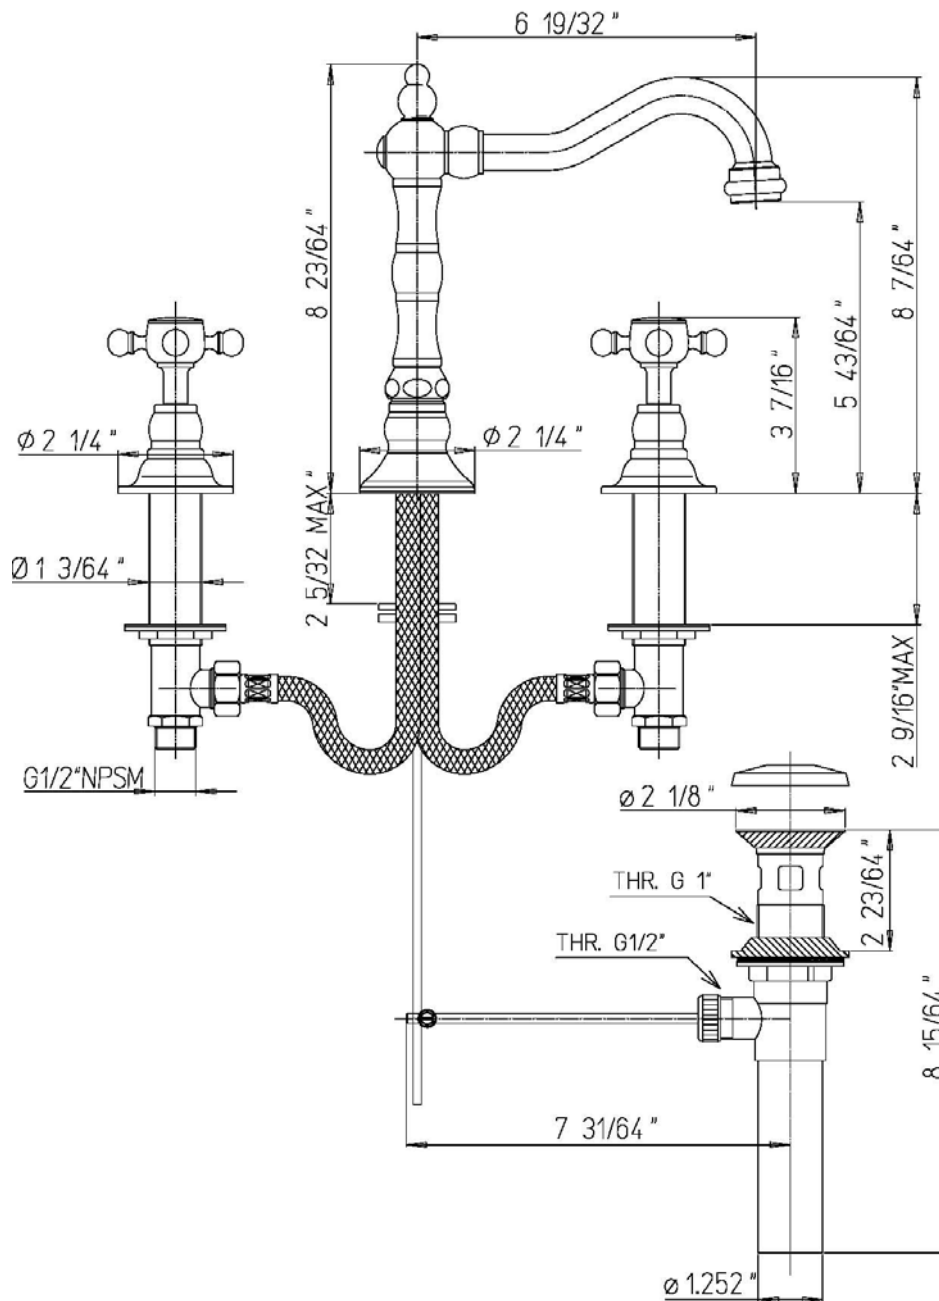

INSTALLATION DIMENSIONS

Serie Caffè

8821400

8" Widespread Lavatory

1-877-55-FORTIS (36784)

19701 Da Vinci
Lake Forest, CA 92610

WWW.FORTISFAUCET.COM

FORTIS
FURO DESIGN ITALIANO

Serie Caffè

8821400

8" Widespread Lavatory

STANDARDS

- Compliant with ASME A112.18.1-B125.1
- Compliant with AB1953
- Compliant with EPA Water Sense
- Compliant with ANSI NSF61 – Annex G
- Certified by CSA International

Finishes	8821400PC	8821400BN	8821400TB
Polished Chrome	X		
Brushed Nickel		X	
Tuscan Bronze			X

Features	8821400PC	8821400BN	8821400TB
Solid Brass Construction	X	X	X
¼ Turn Ceramic Disc Valves	X	X	X
Meets NSF 61/9 Annex G Lead Requirements	X	X	X
Meets EPA Watersense Certification 1.5gpm, 5.7L/Min	X	X	X
Metal Pop-up	X	X	X
3 hole installation	X	X	X
Step-By-Step Installation Instructions	X	X	X
Limited Lifetime Warranty	X	X	X