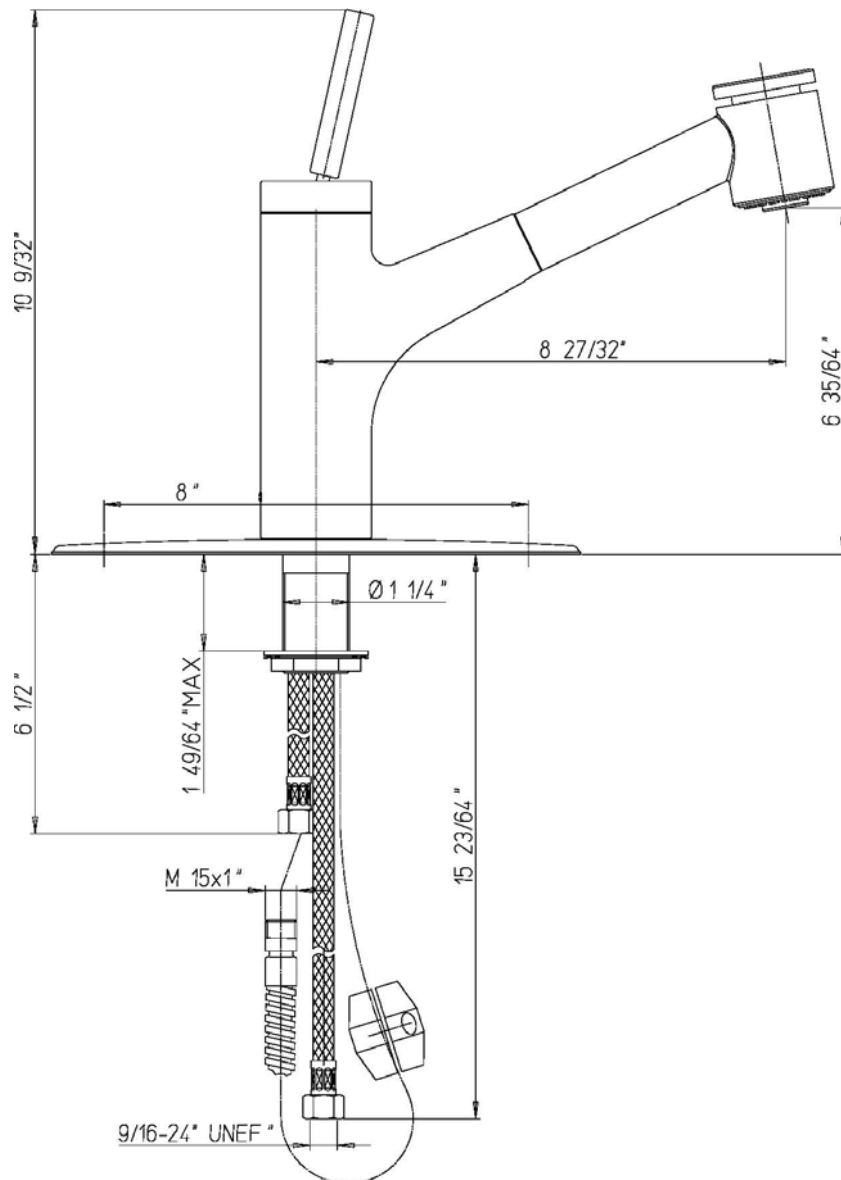

INSTALLATION DIMENSIONS

Kitchen series

78576JS

Pullout Kitchen, Joystick

1-877-55-FORTIS (36784)

19701 Da Vinci
Lake Forest, CA 92610

WWW.FORTISFAUCET.COM

FORTIS.
FURO DESIGN ITALIANO

Kitchen series

78576JS

Pullout Kitchen, Joystick

STANDARDS

- Compliant with ASME A112.18.1-B125.1
- Compliant with AB1953
- Compliant with ANSI NSF61 – Annex G
- Certified by CSA International
- Compliant with ANSI A117.1

Finishes	78576JSPC	78576JSBN
Polished Chrome	X	
Brushed Nickel		X

Features	78576JSPC	78576JSBN
Solid Brass Construction	X	X
Single Control Ceramic Disc Valve	X	X
Meets NSF 61/9 Annex G Lead Requirements	X	X
ADA Compliant	X	X
1 hole installation. Optional 3-hole deckplate	X	X
Step-By-Step Installation Instructions	X	X
Limited Lifetime Warranty	X	X