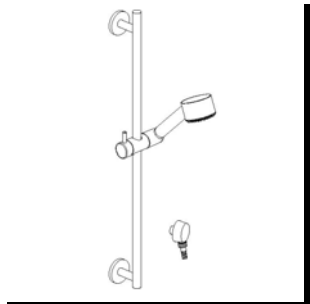

INSTALLATION DIMENSIONS

**Serie Milano**

7812900

Adjustable Slidebar Handshower Set

## Serie Milano

7812900

Adjustable Slidebar Handshower Set

### STANDARDS

- Compliant with ASME A112.18.1-B125.1 requirements
- Certified By CSA international

<b>Finishes</b>	7812900PC	7812900BN
Polished Chrome	X	
Brushed Nickel		X

<b>Features</b>	7812900PC	7812900BN
24" Adjustable Brass Slide Bar	X	X
Hand Shower with Dual Check Valves	X	X
Back Flow Prevention System	X	X
Includes: Hand Shower, Hose, Slide Bar, and Drop Elbow	X	X
60" Hose with Matching Finish	X	X
Self Cleaning Spray Head	X	X
Step By Step Installation Instructions	X	X
Limited Lifetime Warranty	X	X