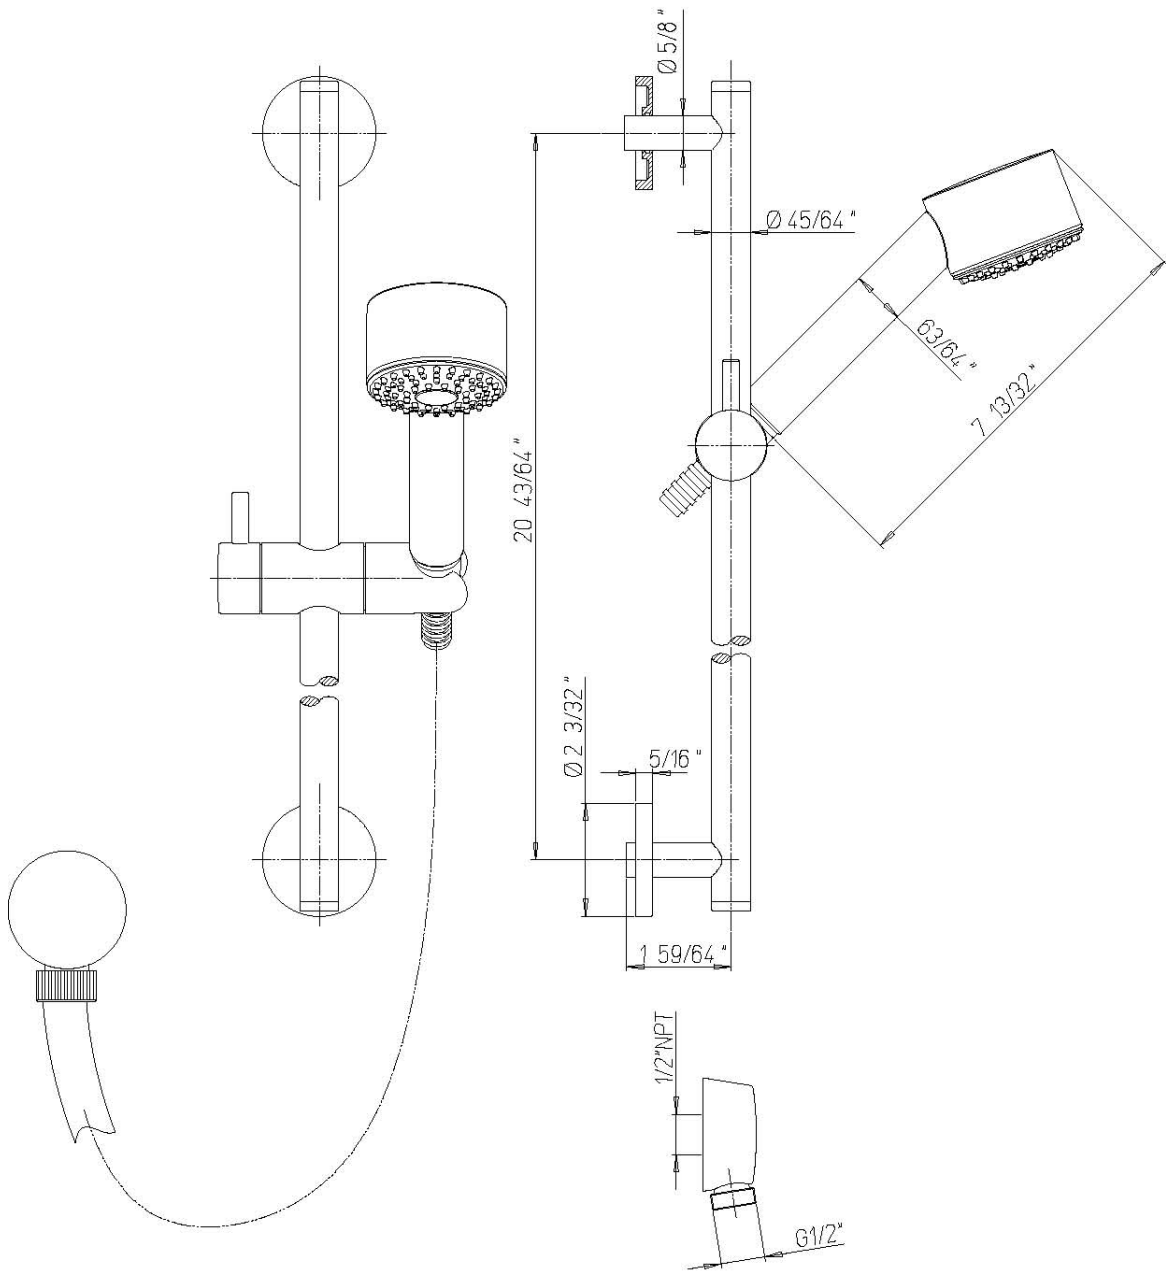

INSTALLATION DIMENSIONS

**Serie Milano**

7812900

Adjustable Slidebar Handshower Set

## Serie Milano

7812900

Adjustable Slidebar Handshower Set

### STANDARDS

- Compliant with ASME A112.18.1-B125.1 requirements
- Certified By CSA international

<b>Finishes</b>	7812900PC	7812900BN
Polished Chrome	X	
Brushed Nickel		X

<b>Features</b>	7812900PC	7812900BN
24" Adjustable Brass Slide Bar	X	X
Hand Shower with Dual Check Valves	X	X
Back Flow Prevention System	X	X
Includes: Hand Shower, Hose, Slide Bar, and Drop Elbow	X	X
60" Hose with Matching Finish	X	X
Self Cleaning Spray Head	X	X
Step By Step Installation Instructions	X	X
Limited Lifetime Warranty	X	X