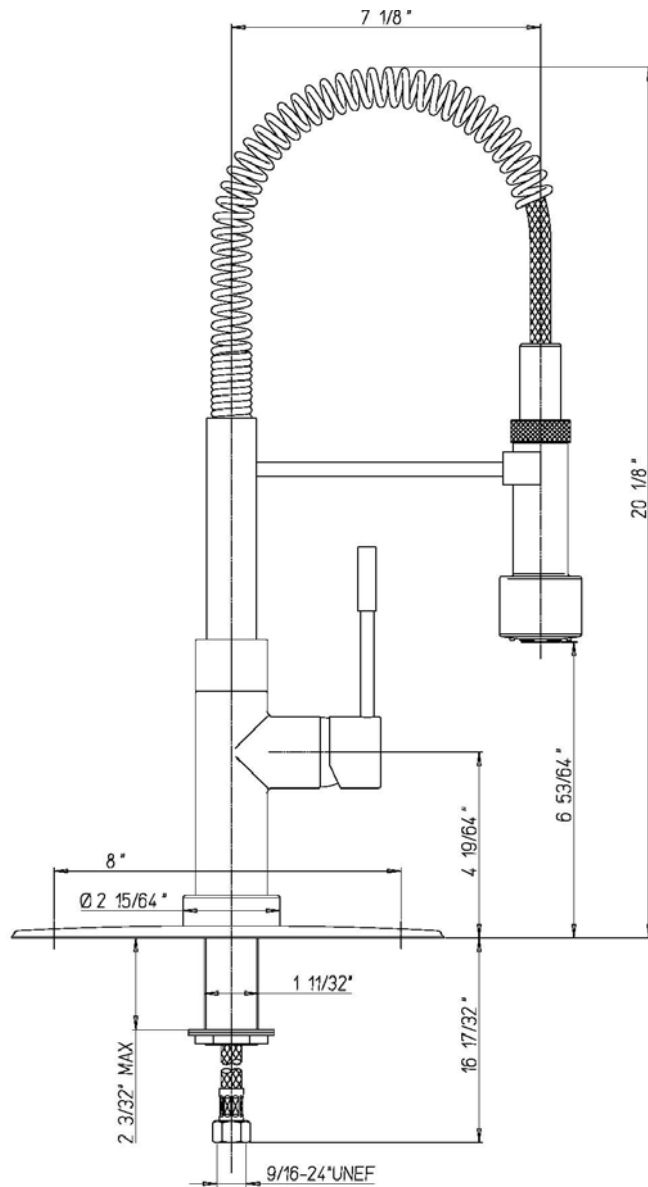

INSTALLATION DIMENSIONS

Kitchen series

7855700

Culinary Pulldown, Magnetic Sprayer

1-877-55-FORTIS (36784)

19701 Da Vinci
Lake Forest, CA 92610

WWW.FORTISFAUCET.COM

FORTIS.
FURO DESIGN ITALIANO

Finishes	7855700PC	7855700BN
Polished Chrome	X	
Brushed Nickel		X

Features	7855700PC	7855700BN
Solid Brass Construction	X	X
Single Control Ceramic Disc Valve	X	X
Meets NSF 61/9 Annex G Lead Requirements	X	X
ADA Compliant	X	X
1 hole installation. Optional 3-hole deckplate sold separately	X	X
Step-By-Step Installation Instructions	X	X
Limited Lifetime Warranty	X	X