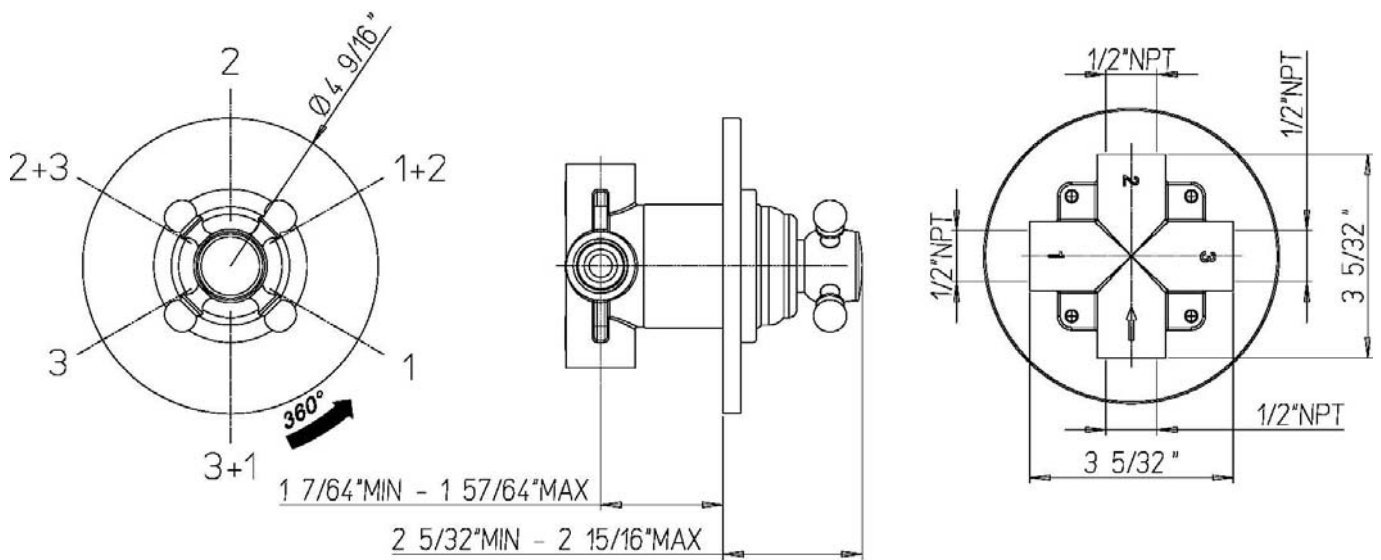

INSTALLATION DIMENSIONS

Serie Caffè

8842500

3 Way Diverter Valve Trim only

1-877-55-FORTIS (36784)

19701 Da Vinci
Lake Forest, CA 92610

WWW.FORTISFAUCET.COM

FORTIS
PURO DESIGN ITALIANO

Serie Caffè

8842500

3 Way Diverter Valve Trim only

STANDARDS

- Compliant with ASME A112.18.1-B125.1 requirements
- Certified By CSA international

| Finishes | 8842500PC | 8842500BN | 8842500TB |
|-----------------|-----------|-----------|-----------|
| Polished Chrome | X | | |
| Brushed Nickel | | X | |
| Tuscan Bronze | | | X |

| Features | 8842500PC | 8842500BN | 8842500TB |
|--|-----------|-----------|-----------|
| Solid Brass Construction | X | X | X |
| Ceramic Disc Valving | X | X | X |
| 1/2" NPT Inlet | X | X | X |
| 1 Inlet, 3 Outlets | X | X | X |
| Select Individual Or Shared Outlet Positioning | X | X | X |
| 3 Shared Positions For Activating 2 Outlets Simultaneously | X | X | X |
| Kit Includes Trim | X | X | X |
| Step-By-Step Installation Instructions | X | X | X |
| Limited Lifetime Warranty | X | X | X |