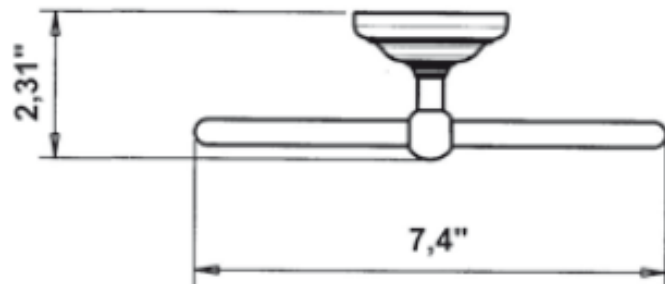

Bath Accessories

8807100

Towel Ring

Bath Accessories

8807100

Towel Ring

STANDARDS

- CSA USA certified
- ANSI A117.1
- ASME A112.18.1

Finishes	88807100PC	88807100BN	8807100TB
Polished Chrome	X		
Brushed Nickel		X	
Tuscan Bronze			X

Features	8807100PC	8807100BN	8807100TB
Solid Brass Construction	X	X	X
Concealed Screw Installation	X	X	X
Mounting Hardware Included	X	X	X
Towel Ring	X	X	X
Step-By-Step Installation Instructions	X	X	X
Limited Lifetime Warranty	X	X	X