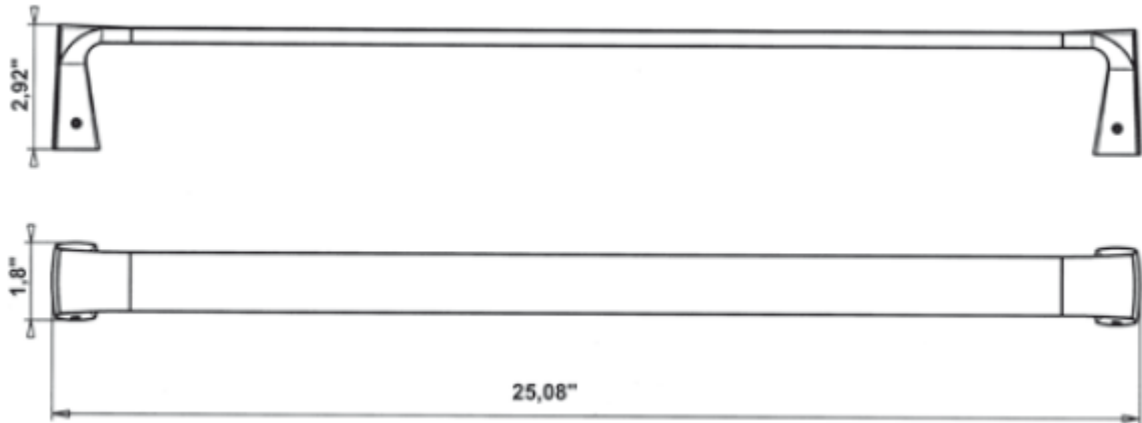

Bath Accessories

8900500

24" Towel Bar

Bath Accessories

8900500

24" Towel Bar

STANDARDS

- CSA USA certified
- ANSI A117.1
- ASME A112.18.1

Finishes	8900500PC	8900500BN	8900500TB
Polished Chrome	X		
Brushed Nickel		X	
Tuscan Bronze			X

Features	8900500PC	8900500BN	8900500TB
Solid Brass Construction	X	X	X
Concealed Screw Installation	X	X	X
Mounting Hardware Included	X	X	X
24" Towel Bar	X	X	X
Step-By-Step Installation Instructions	X	X	X
Limited Lifetime Warranty	X	X	X