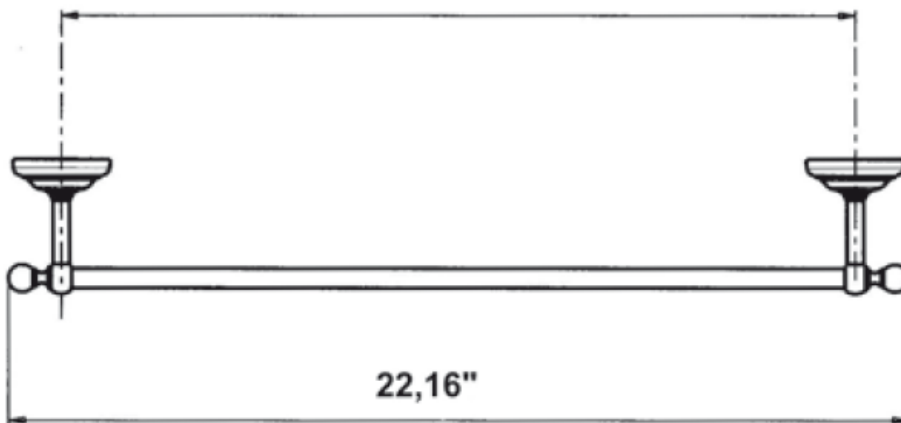

INSTALLATION DIMENSIONS

**Bath Accessories**

8800500

24" Towel Bar

19,55"

## Bath Accessories

8800500

24" Towel Bar

### STANDARDS

- CSA USA certified
- ANSI A117.1
- ASME A112.18.1

<i><b>Finishes</b></i>	8800500PC	8800500BN	8800500TB
Polished Chrome	X		
Brushed Nickel		X	
Tuscan Bronze			X

<i><b>Features</b></i>	8800500PC	8800500BN	8800500TB
Solid Brass Construction	X	X	X
Concealed Screw Installation	X	X	X
Mounting Hardware Included	X	X	X
24" Towel Bar	X	X	X
Step-By-Step Installation Instructions	X	X	X
Limited Lifetime Warranty	X	X	X