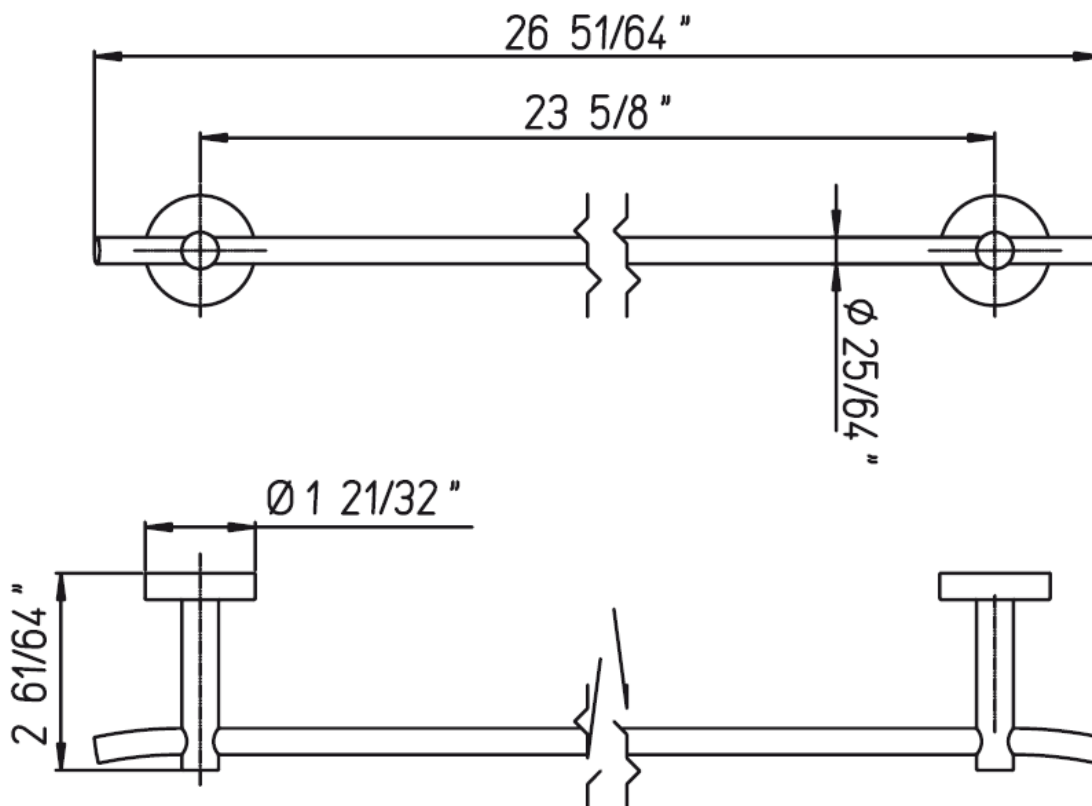

INSTALLATION DIMENSIONS

Bath Accessories

7800500

24" Towel Bar

Bath Accessories

7800500

24" Towel Bar

STANDARDS

- CSA USA certified
- ANSI A117.1
- ASME A112.18.1

Finishes	7800500PC	7800500BN
Polished Chrome	X	
Brushed Nickel		X

Features	7800500PC	7800500BN
Solid Brass Construction	X	X
Concealed Screw Installation	X	X
Mounting Hardware Included	X	X
24" Towel Bar	X	X
Step-By-Step Installation Instructions	X	X
Limited Lifetime Warranty	X	X