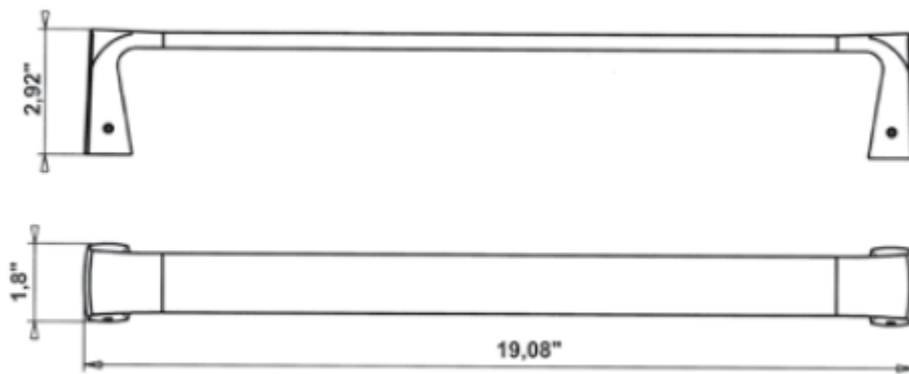

Bath Accessories

8900400

18" Towel Bar

Bath Accessories

8900400

18" Towel Bar

STANDARDS

- CSA USA certified
- ANSI A117.1
- ASME A112.18.1

<i>Finishes</i>	8900400PC	8900400BN	8900400TB
Polished Chrome	X		
Brushed Nickel		X	
Tuscan Bronze			X

<i>Features</i>	8900400PC	8900400BN	8900400TB
Solid Brass Construction	X	X	X
Concealed Screw Installation	X	X	X
Mounting Hardware Included	X	X	X
18" Towel Bar	X	X	X
Step-By-Step Installation Instructions	X	X	X
Limited Lifetime Warranty	X	X	X