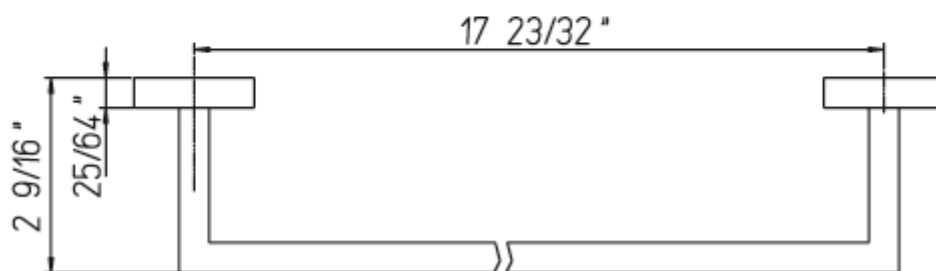

INSTALLATION DIMENSIONS

Bath Accessories

8400400

18" Towel Bar

Bath Accessories

8400400

18" Towel Bar

STANDARDS

- CSA USA certified
- ANSI A117.1
- ASME A112.18.1

<i>Finishes</i>	8400400PC	8400400BN
Polished Chrome	X	
Brushed Nickel		X

<i>Features</i>	8400400PC	8400400BN
Solid Brass Construction	X	X
Concealed Screw Installation	X	X
Mounting Hardware Included	X	X
18" Towel Bar	X	X
Step-By-Step Installation Instructions	X	X
Limited Lifetime Warranty	X	X