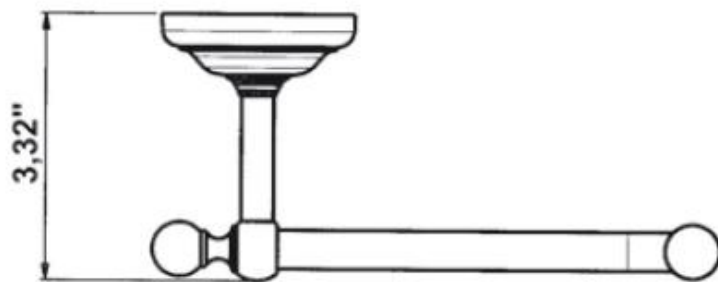

Bath Accessories

8805100

Paper Holder

Bath Accessories

8805100

Paper Holder

STANDARDS

- CSA USA certified
- ANSI A117.1
- ASME A112.18.1

Finishes	8805100PC	8805100BN	8805100TB
Polished Chrome	X		
Brushed Nickel		X	
Tuscan Bronze			X

Features	8805100PC	8805100BN	8805100TB
Solid Brass Construction	X	X	X
Concealed Screw Installation	X	X	X
Mounting Hardware Included	X	X	X
Paper Holder	X	X	X
Step-By-Step Installation Instructions	X	X	X
Limited Lifetime Warranty	X	X	X