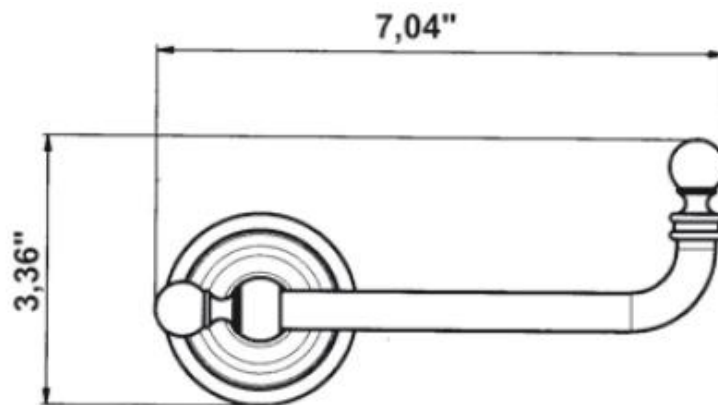

Bath Accessories

8805100

Paper Holder

Bath Accessories

8805100

Paper Holder

STANDARDS

- CSA USA certified
- ANSI A117.1
- ASME A112.18.1

Finishes	8805100PC	8805100BN	8805100TB
Polished Chrome	X		
Brushed Nickel		X	
Tuscan Bronze			X

Features	8805100PC	8805100BN	8805100TB
Solid Brass Construction	X	X	X
Concealed Screw Installation	X	X	X
Mounting Hardware Included	X	X	X
Paper Holder	X	X	X
Step-By-Step Installation Instructions	X	X	X
Limited Lifetime Warranty	X	X	X