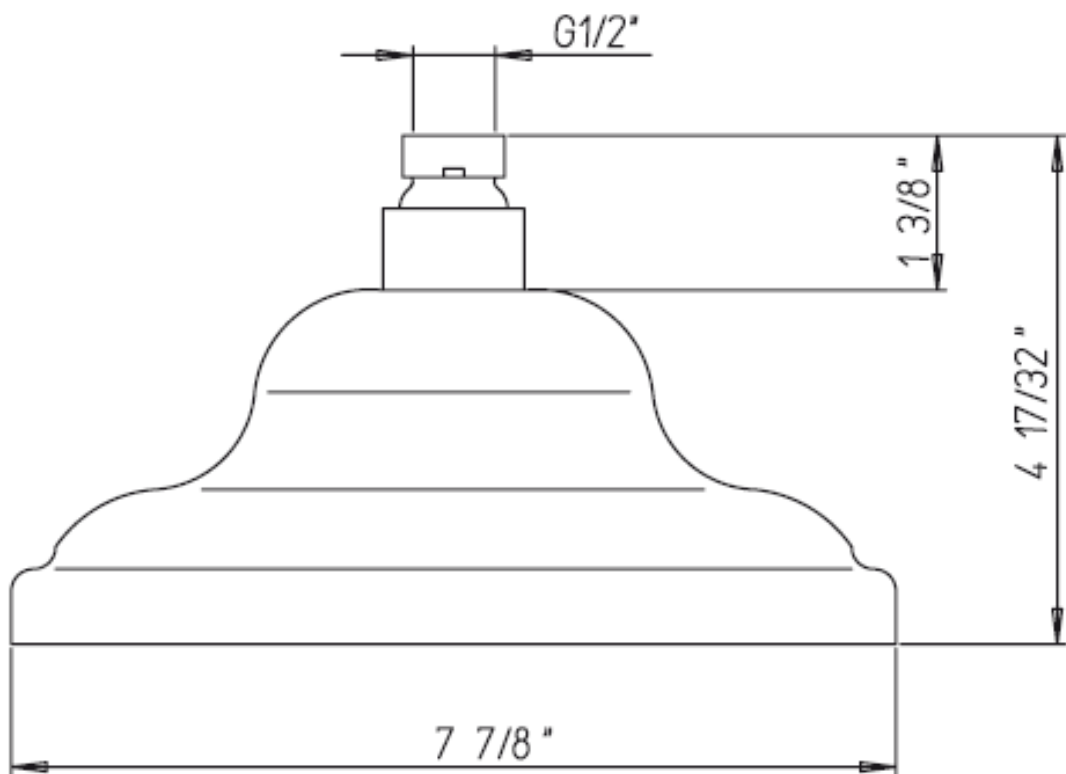

INSTALLATION DIMENSIONS

Serie Caffè

88759JU

8" Raincan Showerhead

Serie Caffè

88759JU

8" Raincan Showerhead

STANDARDS

- CSA USA B125 Certified
- ANSI A117.1
- ASME A112.18.1

Finishes	88759JU PC	88759JU BN
Polished Chrome	X	
Brushed Nickel		X

Features	7875000 PC	7875000 BN
8" Raincan Showerhead	X	X
2.5gpm @ 80 PSI MAX		
Showerhead features Rotating Ball Joint	X	X
1/2" NPT Inlets	X	X
Self Cleaning Spray Nozzles	X	X
Step-By-Step Installation Instructions	X	X
Limited Lifetime Warranty	X	X