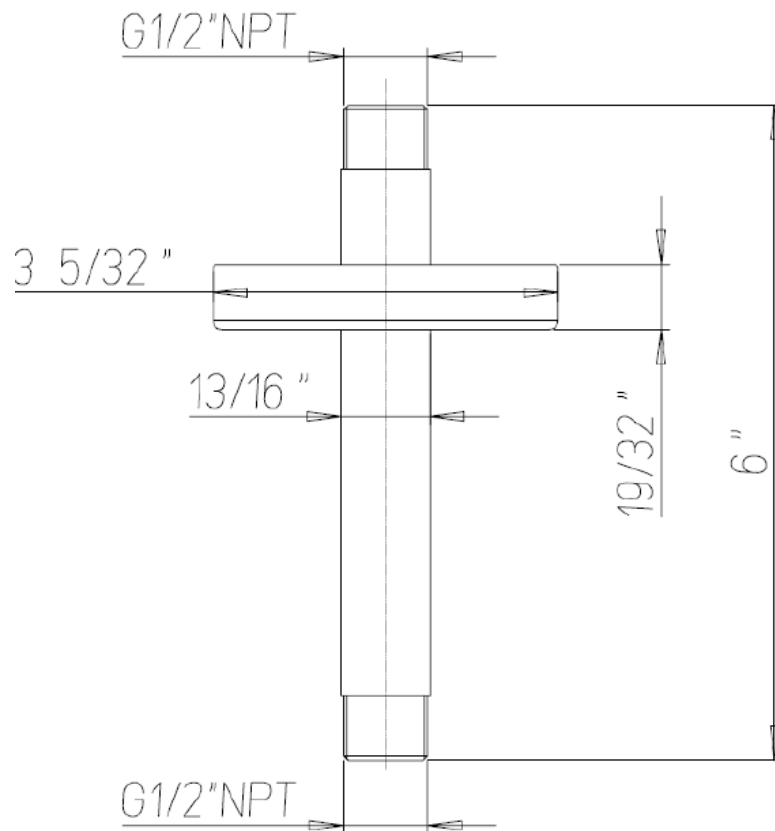

INSTALLATION DIMENSIONS

Serie Caffè

5074406

6" Ceiling Shower Arm Kit

Serie Caffè

5074406

6" Ceiling Shower Arm Kit

STANDARDS

- CSA USA B125 Certified
- ANSI A117.1
- ASME A112.18.1

Finishes	5074406PC	5074406BN	5074406TB
Polished Chrome	X		
Brushed Nickel		X	
Tuscan Bronze			X

Features	5074406PC	5074406BN	5074406TB
Solid Brass Construction	X	X	
Ceiling Mount for Showerheads	X	X	
Includes Arm & Flange	X	X	
1/2" NPT Connection	X	X	
Step-By-Step Installation Instructions	X	X	
Limited Lifetime Warranty	X	X	