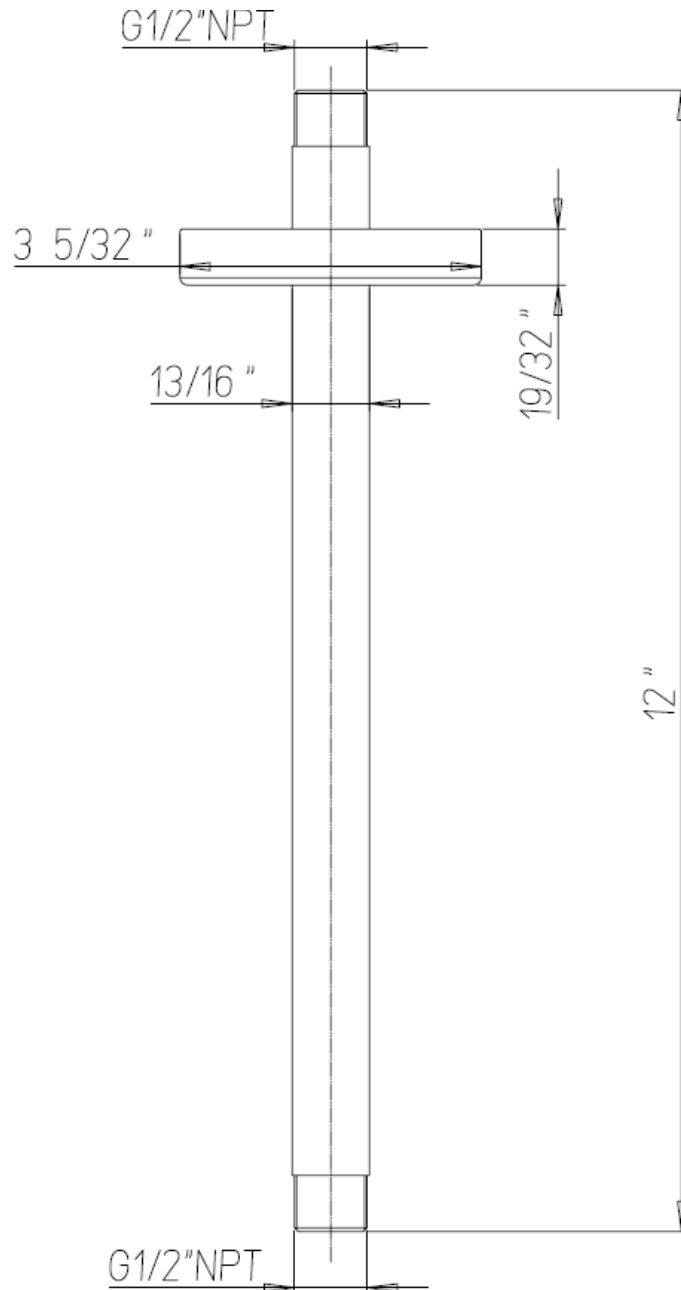

INSTALLATION DIMENSIONS

Shower parts

5074412

12" Ceiling shower arm

Serie Shower

5074412

12" Ceiling Shower Arm Kit

STANDARDS

- CSA USA B125 Certified
- ANSI A117.1
- ASME A112.18.1

Finishes	5074412PC	5074412BN	5074412TB
Polished Chrome	X		
Brushed Nickel		X	
Tuscan Bronze			X

Features	5074412PC	5074412BN	5074412TB
Solid Brass Construction	X	X	
12" Ceiling Mount for Showerheads	X	X	
Includes Arm & Flange	X	X	
1/2" NPT Connection	X	X	
Step-By-Step Installation Instructions	X	X	
Limited Lifetime Warranty	X	X	