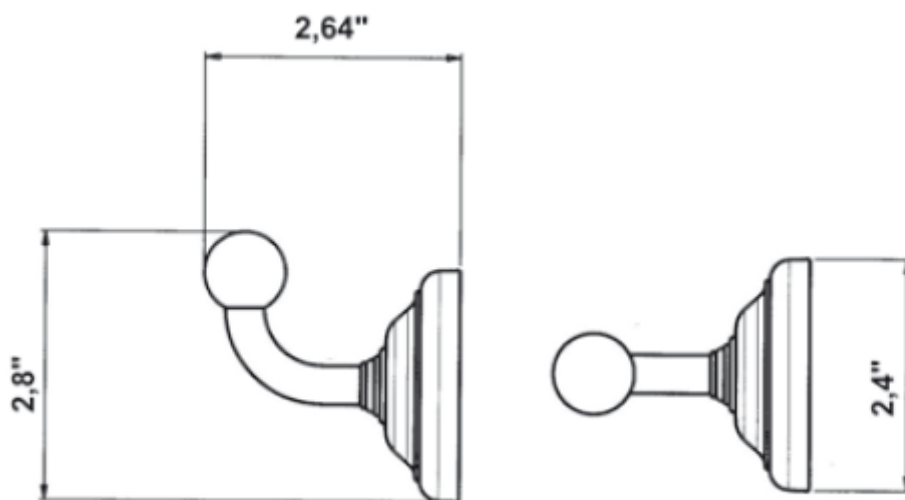

Bath Accessories

8801100

Robe Hook

Bath Accessories

8801100

Robe Hook

STANDARDS

- CSA USA certified
- ANSI A117.1
- ASME A112.18.1

Finishes	8801100PC	8801100BN	8801100TB
Polished Chrome	X		
Brushed Nickel		X	
Tuscan Bronze			X

Features	8801100PC	8801100BN	8801100TB
Solid Brass Construction	X	X	X
Concealed Screw Installation	X	X	X
Mounting Hardware Included	X	X	X
Robe Hook	X	X	X
Step-By-Step Installation Instructions	X	X	X
Limited Lifetime Warranty	X	X	X