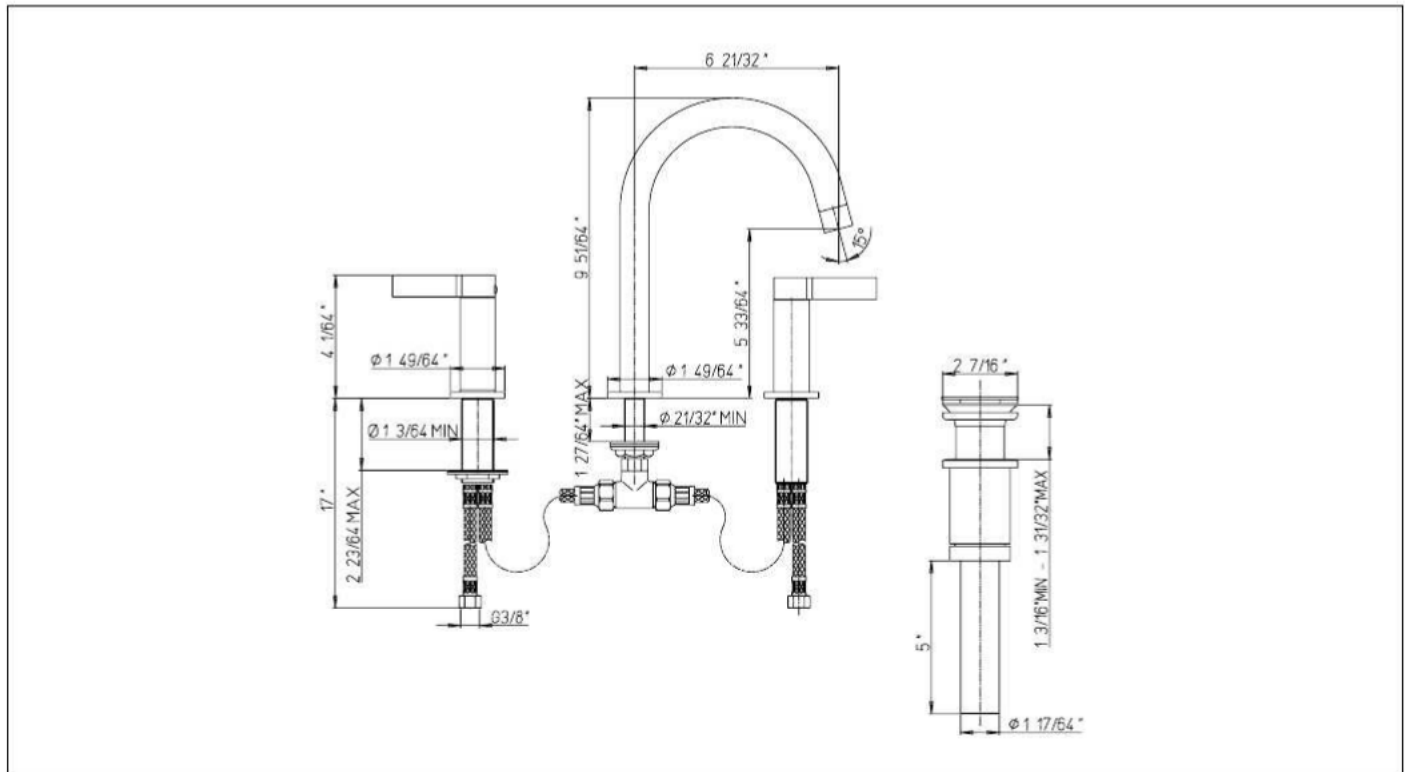

**922140C**

**8" Widespread Lavatory**

**FINISHES**

- 922140CPC Polished Chrome
- 922140CBN Brushed Nickel
- 922140CBG Brushed Gold
- 922140CBB Brushed Black

**STANDARDS**

- Compliant with ASME A112.18.1 - CSA B125.1
- Compliant with ANSI/NSF 61
- Compliant with NSF 372 (Low lead)
- Certified by IAPMO R&T Lab
- Meets EPA Water Sense Certification:  
1.2gpm, 4.5L/min
- ADA Compliant

**FEATURES**

- Solid Brass Construction
- 1/4 turn Ceramic Disc Valve
- Metal Pop-up assembly
- Step-By-Step Installation Instructions

**DIMENSIONS**

Project \_\_\_\_\_  
Contractor \_\_\_\_\_