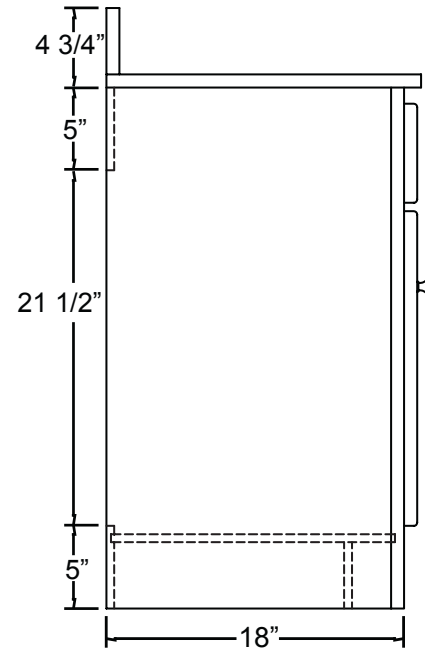

www.foremostgroups.com

18" Vanity Combo
COCAT1816
COEAT1816
COWAT1816

www.foremostgroups.com

24" Vanity Combo
COCAT2418
COEAT2418
COWAT2418

FOREMOST®

COLUMBIA COLLECTION

www.foremostgroups.com

30" Vanity Combo
COCAT3018
COEAT3018
COWAT3018