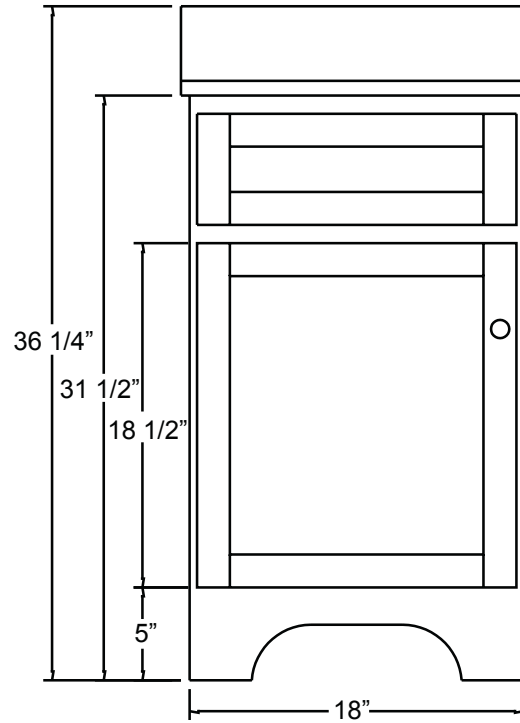

www.foremostgroups.com

18" Vanity Combo
COCAT1816
COEAT1816
COWAT1816