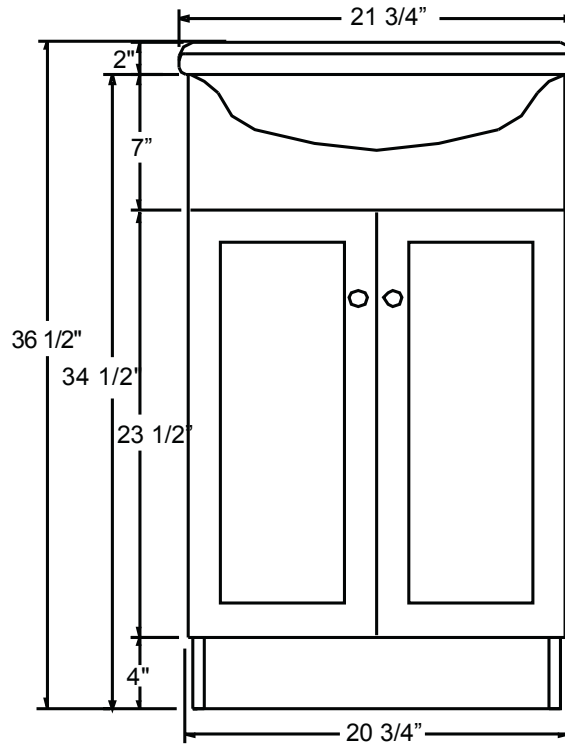

FOREMOST®

COLUMBIA COLLECTION

www.foremostgroups.com

Euro Vanity
COCA2135
COEA2135
COWA2135