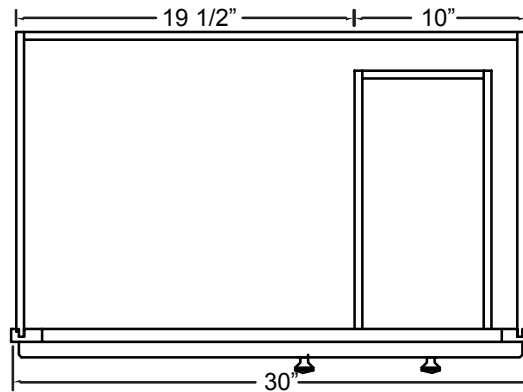

COCA3021
COEA3021
COWA3021

www.foremostgroups.com

30" Assembled Vanity w 2 Drawers

COCA3021D

COEA3021D

COWA3021D

www.foremostgroups.com

36" Assembled Vanity w 2 Drawers