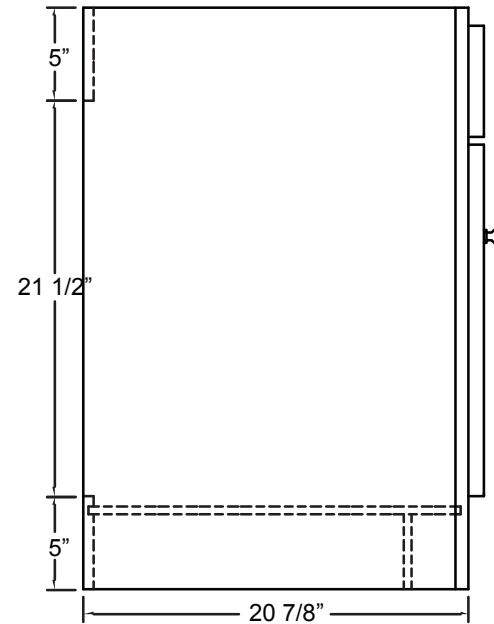

COWA2421

www.foremostgroups.com

24" Assembled Vanity w 2 Drawers

COCA2421D

COEA2421D

COWA2421D

www.foremostgroups.com

30" Assembled Vanity

COCA3021
COEA3021
COWA3021

www.foremostgroups.com

30" Assembled Vanity w 2 Drawers

COCA3021D

COEA3021D

COWA3021D

www.foremostgroups.com

36" Assembled Vanity w 2 Drawers