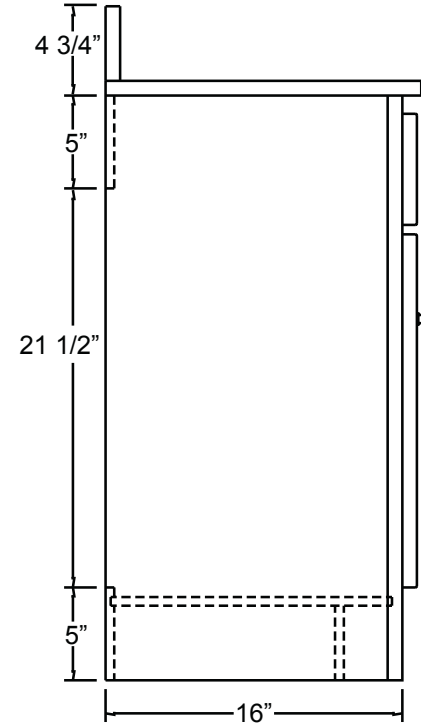

www.foremostgroups.com

18" Vanity Combo
COCAT1816
COEAT1816
COWAT1816