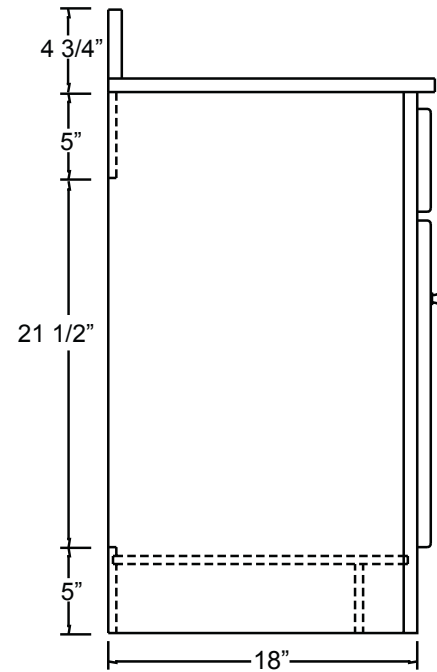

www.foremostgroups.com

24" Vanity Combo
COCAT2418
COEAT2418
COWAT2418