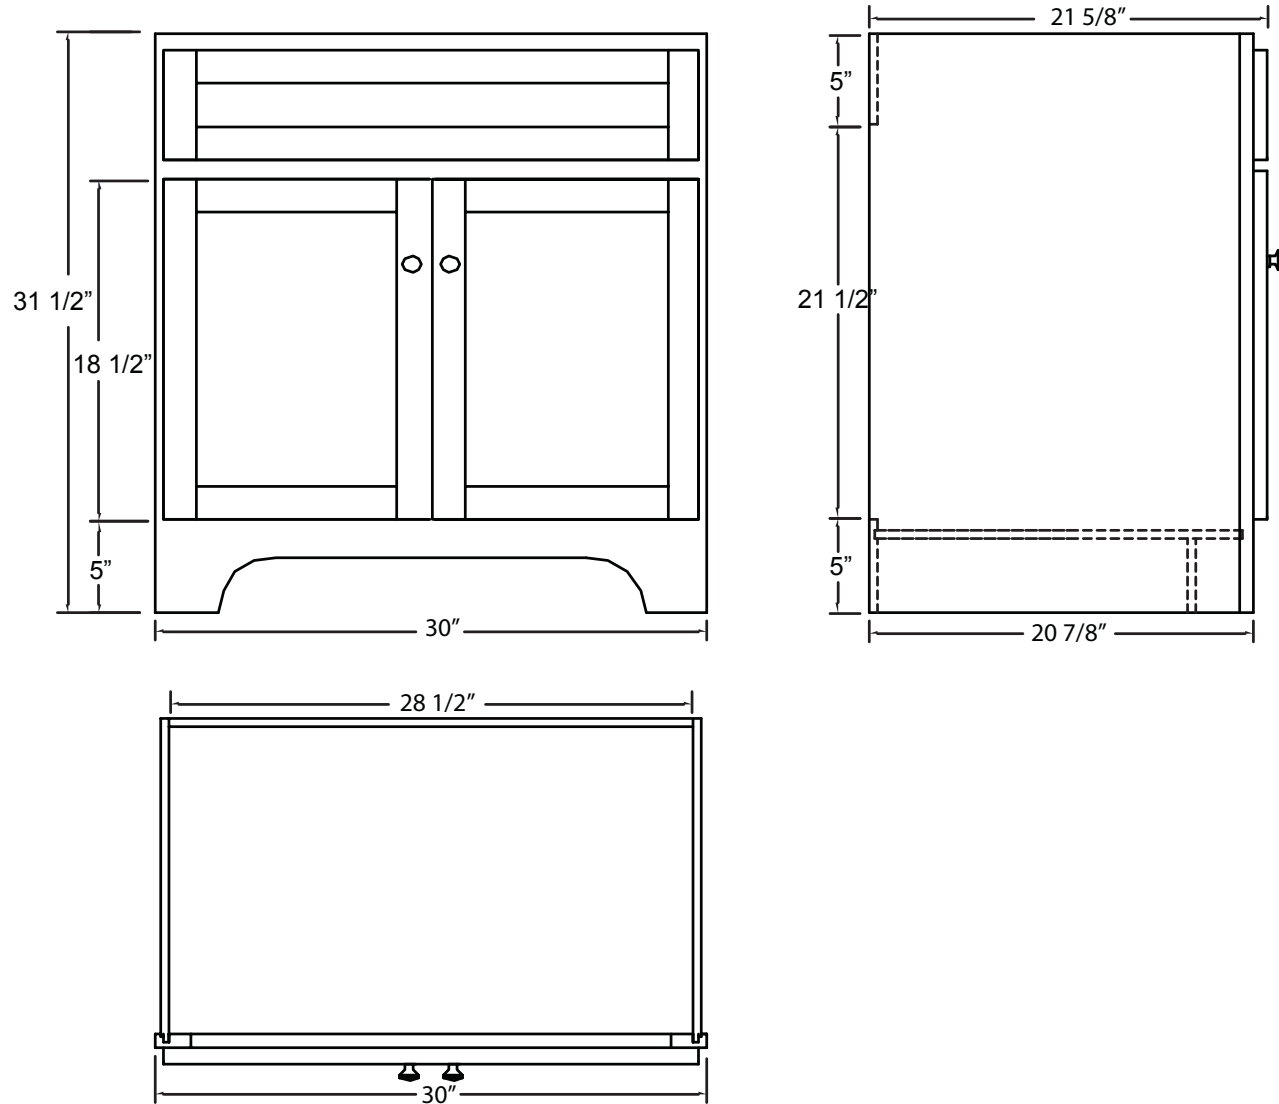

COWA2421

www.foremostgroups.com

24" Assembled Vanity w 2 Drawers

COCA2421D

COEA2421D

COWA2421D

www.foremostgroups.com

30" Assembled Vanity

COCA3021
COEA3021
COWA3021

www.foremostgroups.com

30" Assembled Vanity w 2 Drawers

COCA3021D

COEA3021D

COWA3021D

www.foremostgroups.com

36" Assembled Vanity w 2 Drawers