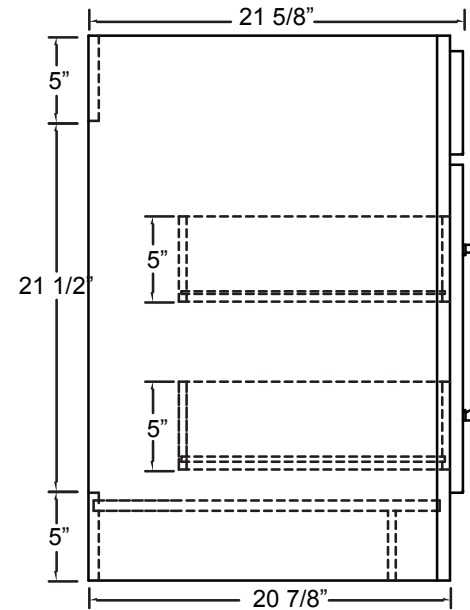

COCA3021
COEA3021
COWA3021

www.foremostgroups.com

30" Assembled Vanity w 2 Drawers

COCA3021D

COEA3021D

COWA3021D

www.foremostgroups.com

36" Assembled Vanity w 2 Drawers