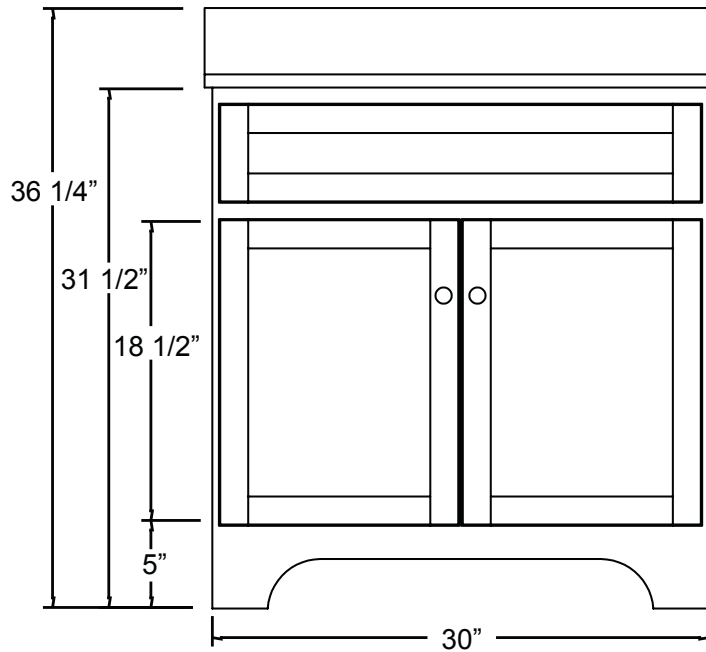

www.foremostgroups.com

18" Vanity Combo
COCAT1816
COEAT1816
COWAT1816

www.foremostgroups.com

24" Vanity Combo
COCAT2418
COEAT2418
COWAT2418

FOREMOST®

COLUMBIA COLLECTION

www.foremostgroups.com

30" Vanity Combo
COCAT3018
COEAT3018
COWAT3018