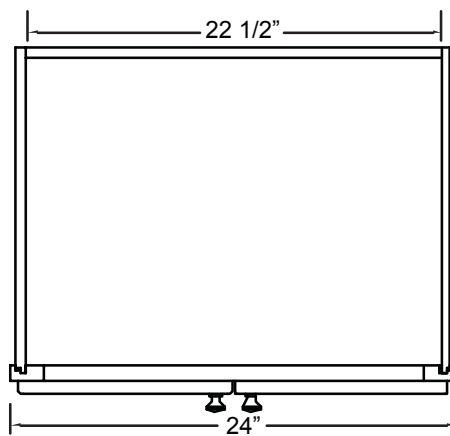

COWA2421

www.foremostgroups.com

24" Assembled Vanity w 2 Drawers

COCA2421D

COEA2421D

COWA2421D

www.foremostgroups.com

30" Assembled Vanity