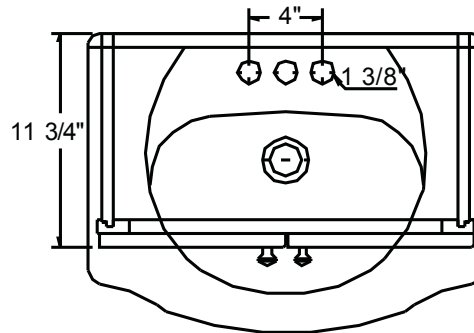

FOREMOST®

COLUMBIA COLLECTION

www.foremostgroups.com

Euro Vanity
COCA2135
COEA2135
COWA2135