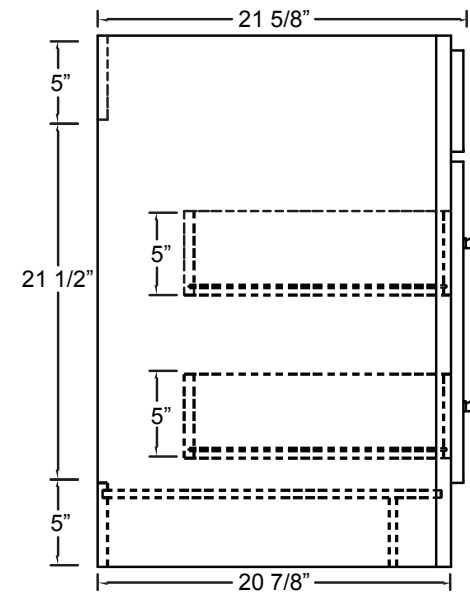

COCA3621D

COEA3621D

COWA3621D

www.foremostgroups.com

48" Assembled Vanity w 2 Drawers

COCA4821D

COEA4821D

COWA4821D