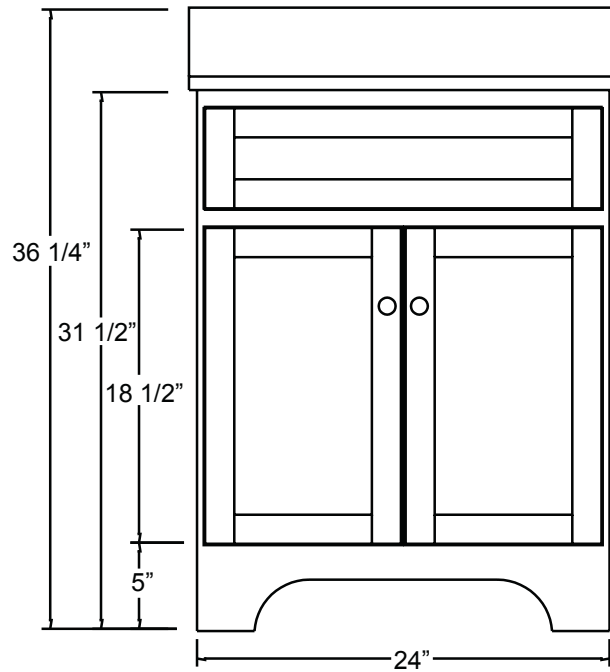

www.foremostgroups.com

24" Vanity Combo
COCAT2418
COEAT2418
COWAT2418