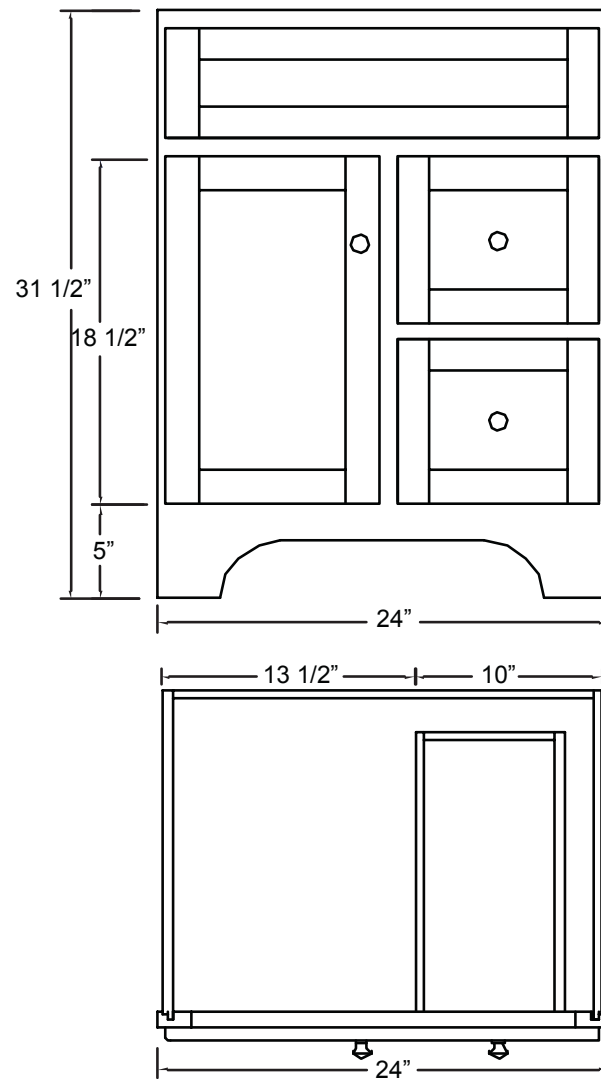

COWA2421

www.foremostgroups.com

24" Assembled Vanity w 2 Drawers

COCA2421D

COEA2421D

COWA2421D

www.foremostgroups.com

30" Assembled Vanity