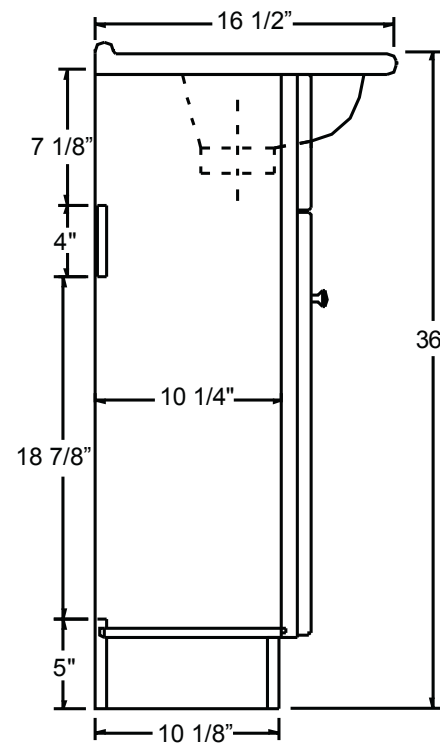

FOREMOST®

COLUMBIA COLLECTION

www.foremostgroups.com

Euro Vanity
COCA2135
COEA2135
COWA2135