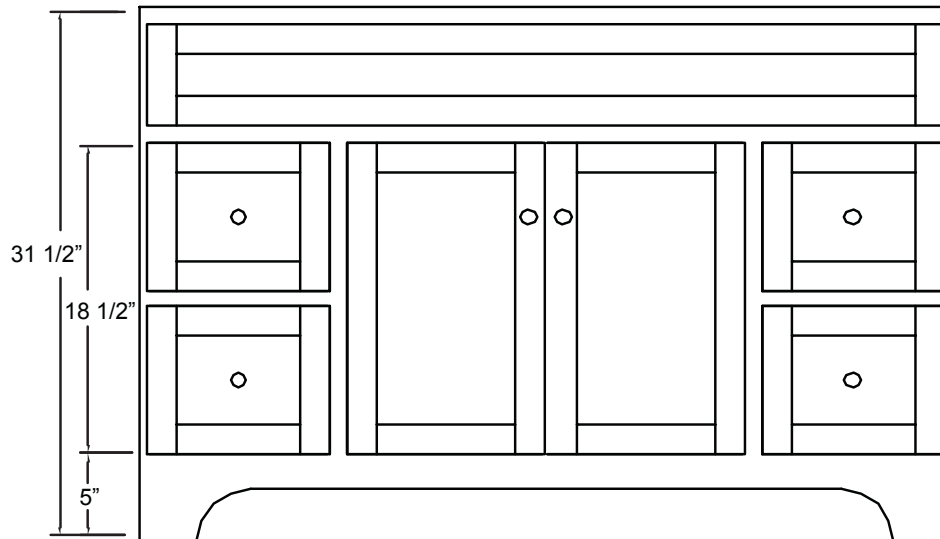

COCA3621D

COEA3621D

COWA3621D

www.foremostgroups.com

48" Assembled Vanity w 2 Drawers

COCA4821D

COEA4821D

COWA4821D