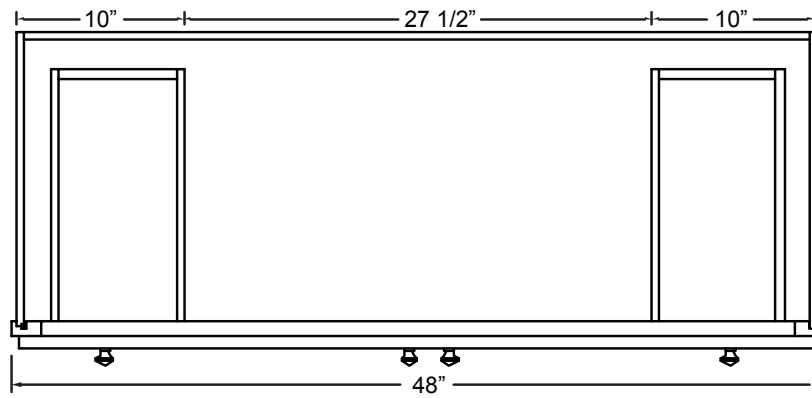

COCA3621D

COEA3621D

COWA3621D

www.foremostgroups.com

48" Assembled Vanity w 2 Drawers

COCA4821D

COEA4821D

COWA4821D