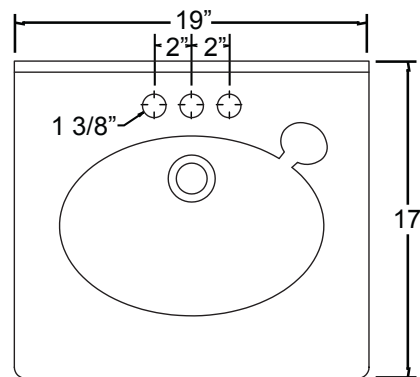

www.foremostgroups.com

18" Vanity Combo
COCAT1816
COEAT1816
COWAT1816