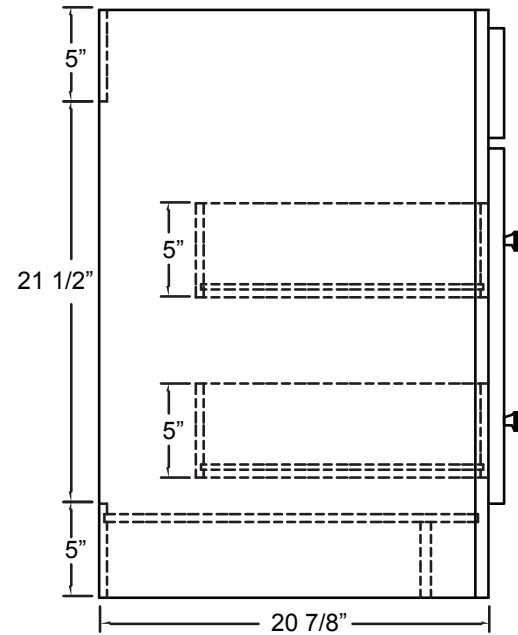

COWA2421

www.foremostgroups.com

24" Assembled Vanity w 2 Drawers

COCA2421D

COEA2421D

COWA2421D

www.foremostgroups.com

30" Assembled Vanity