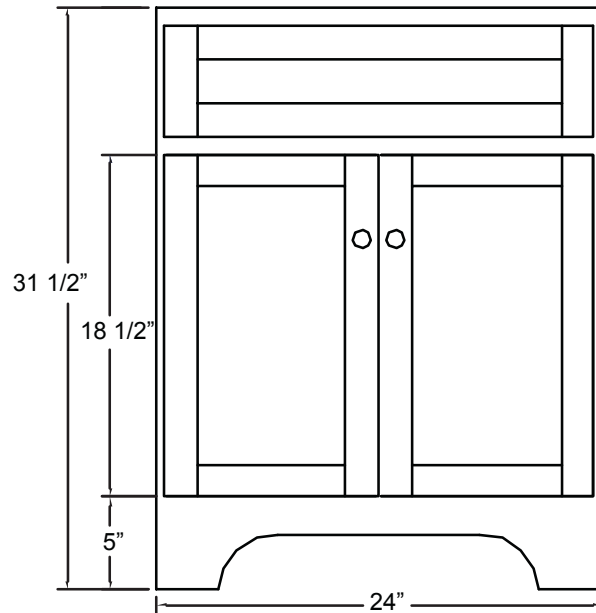

COWA2421

www.foremostgroups.com

24" Assembled Vanity w 2 Drawers

COCA2421D

COEA2421D

COWA2421D

www.foremostgroups.com

30" Assembled Vanity