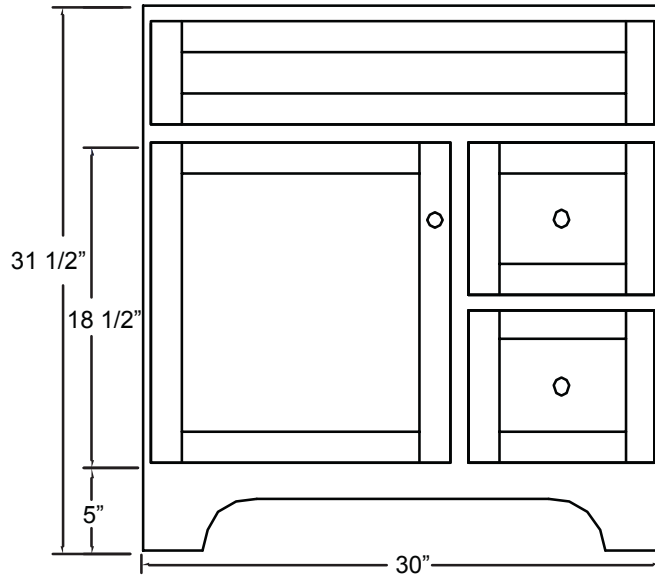

COCA3021
COEA3021
COWA3021

www.foremostgroups.com

30" Assembled Vanity w 2 Drawers

COCA3021D

COEA3021D

COWA3021D

www.foremostgroups.com

36" Assembled Vanity w 2 Drawers