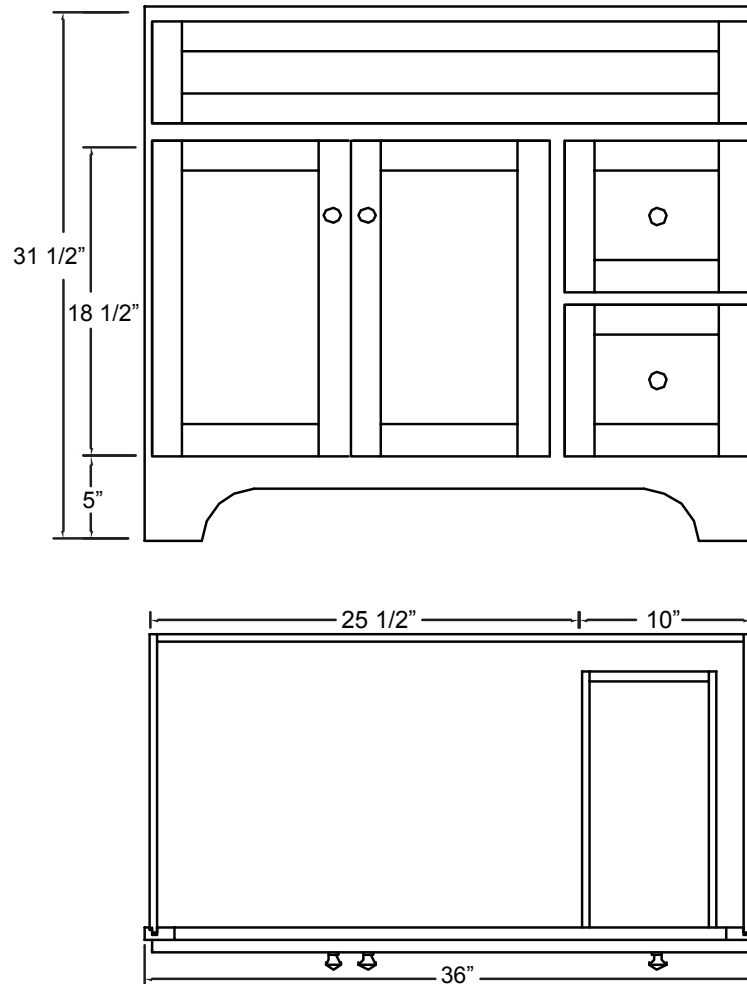

www.foremostgroups.com

36" Assembled Vanity w 2 Drawers

COCA3621D

COEA3621D

COWA3621D