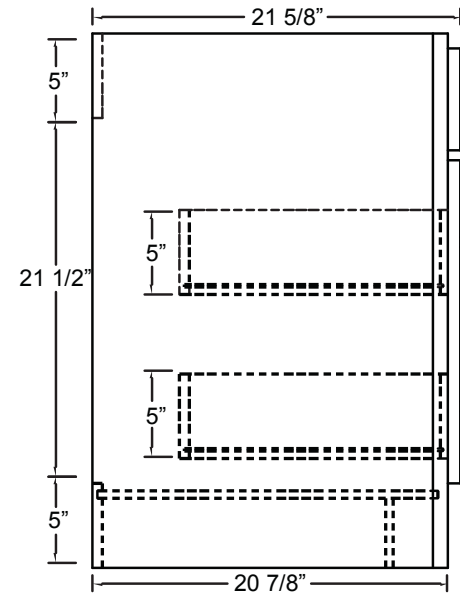

www.foremostgroups.com

36" Assembled Vanity w 2 Drawers

COCA3621D

COEA3621D

COWA3621D