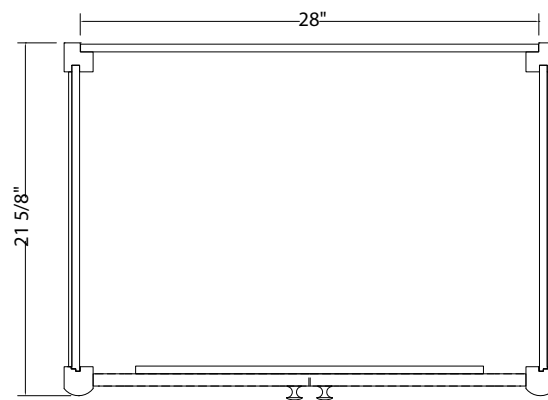

## PENNFIELD COLLECTION

30" Vanity  
PNEA3021