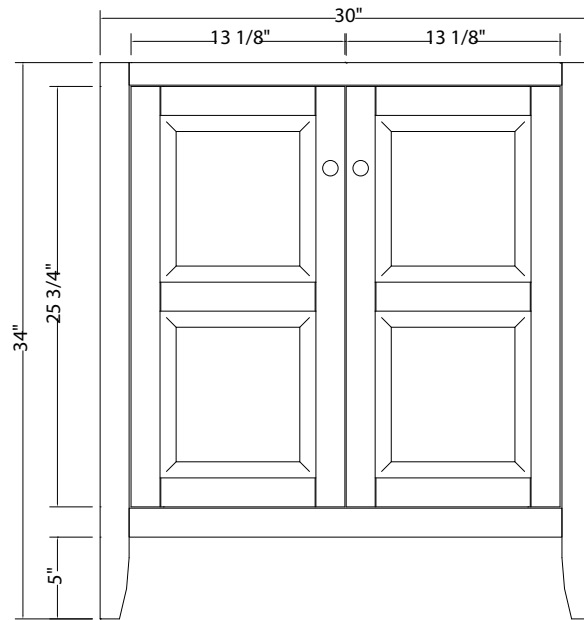

## PENNFIELD COLLECTION

30" Vanity  
PNEA3021