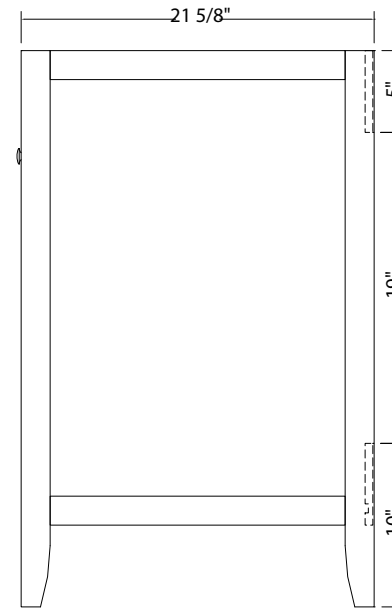

## PENNFIELD COLLECTION

30" Vanity  
PNEA3021