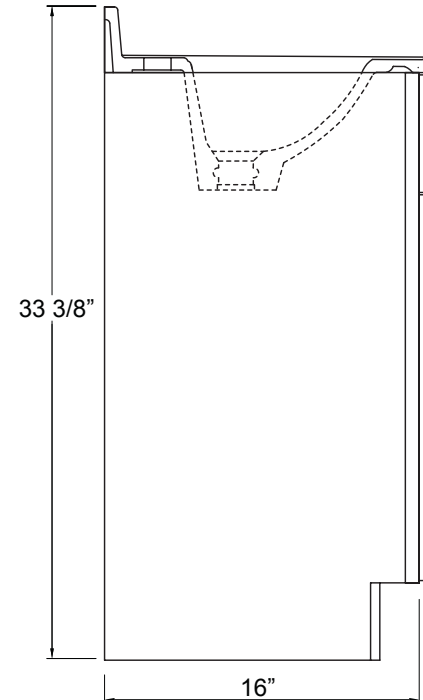

FOREMOST®

HEARTLAND COLLECTION

www.foremostgroups.com

18" Vanity with Top
HEW1816
HEO1816