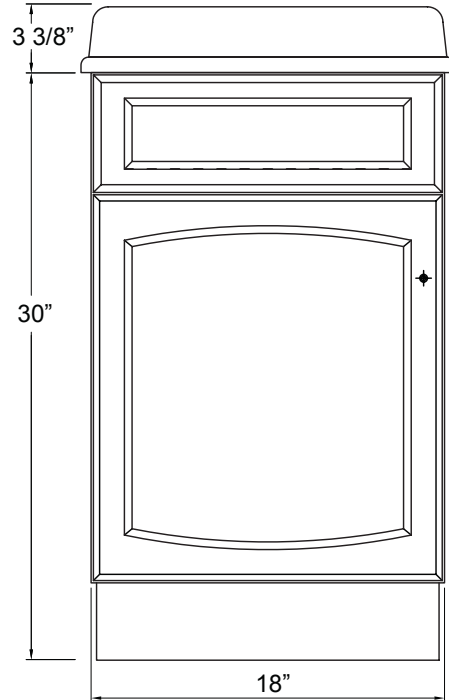

FOREMOST®

HEARTLAND COLLECTION

www.foremostgroups.com

18" Vanity with Top
HEW1816
HEO1816