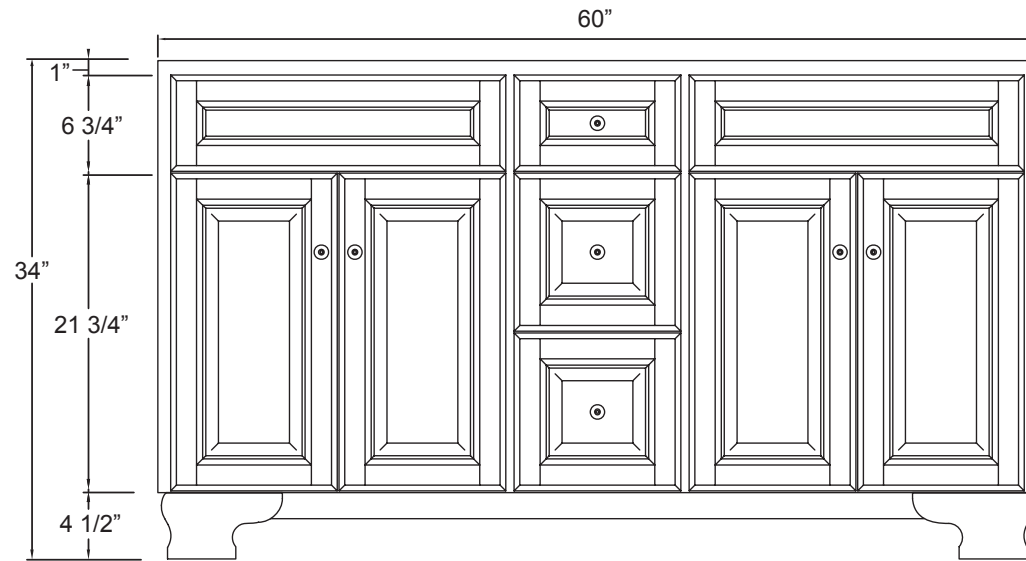

FOREMOST®

HAWTHORNE COLLECTION

www.foremostgroups.com

60" Vanity
HANA-6021D