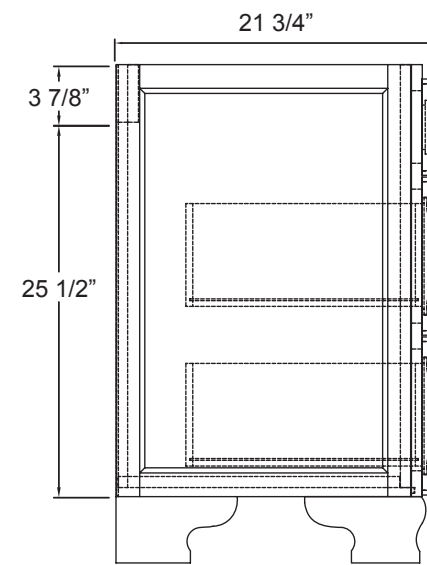

FOREMOST®

HAWTHORNE COLLECTION

www.foremostgroups.com

60" Vanity
HANA-6021D